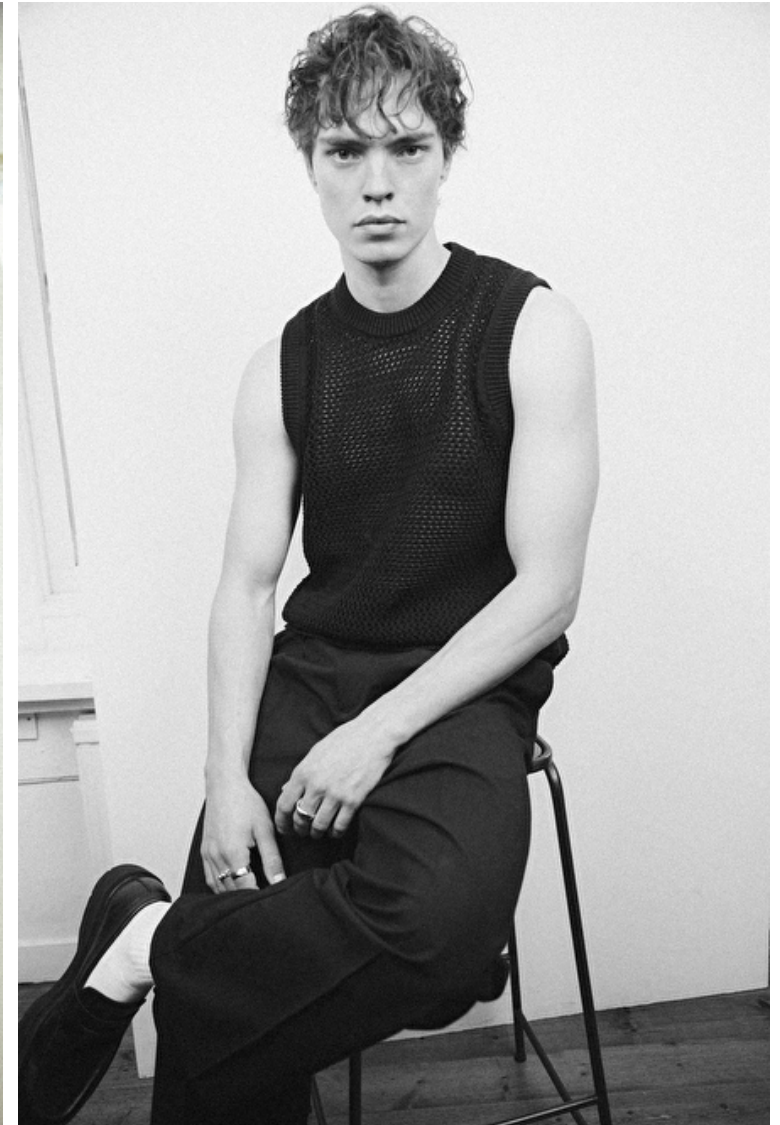

Select

MODEL MANAGEMENT

Grev Turegatan 18, Stockholm, 11446, Stockholm, Sweden

Phone: 08-545 866 66 Email: info.stockholm@selectmodel.com Website: <https://www.selectmodel.com/>

Philip

Height 185cm / 6' 1.0"

Chest 99cm / 39"

Waist 78cm / 30.5"

Hips 98cm / 38.5"

Shoes EU/US/UK 45 / 12 / 10.5

Eyes Blue green

Hair Light brown