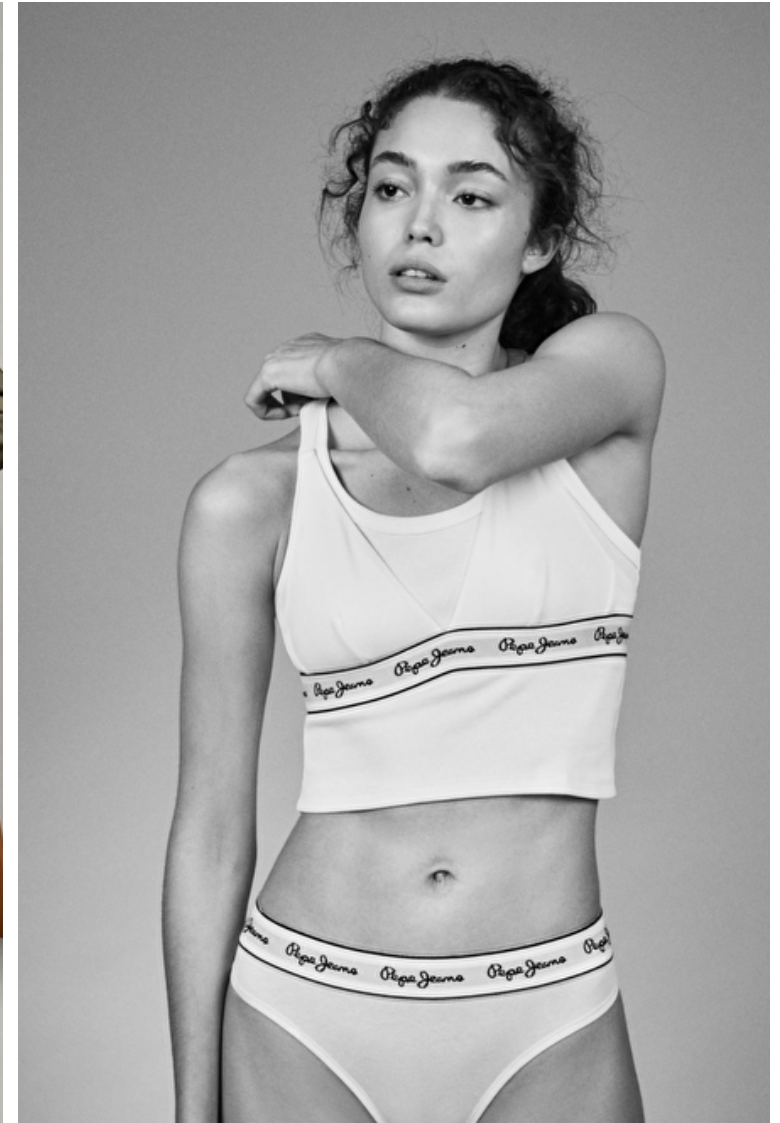

Size EU/US 37

Bust 81cm / 32"

Waist 61cm / 24"

Hips 88cm / 34.5"

Shoes EU/US/UK 38 / 7.5 / 5

Eyes Dark brown

Hair Dark brown

Select