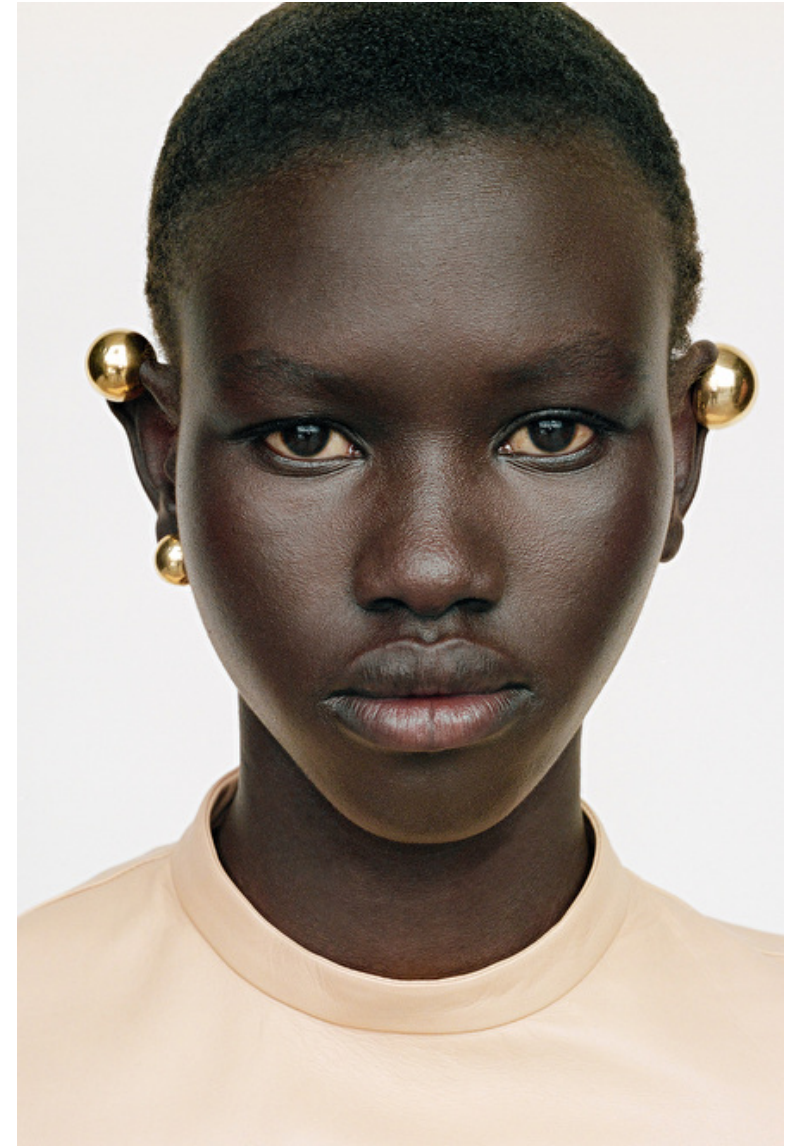

REJOICE CHUOL

Height 180cm / 5' 11.0"

Bust 75cm / 29.5"

Waist 59cm / 23"

Hips 87cm / 34.5"

Shoes EU/US/UK 40 / 9 / 7

Eyes Brown

Hair Black

Bust 75cm / 29.5"

Waist 59cm / 23"

Hips 87cm / 34.5"

Shoes EU/US/UK 40 / 9 / 7

Eyes Brown

Hair Black

Select

MODEL MANAGEMENT