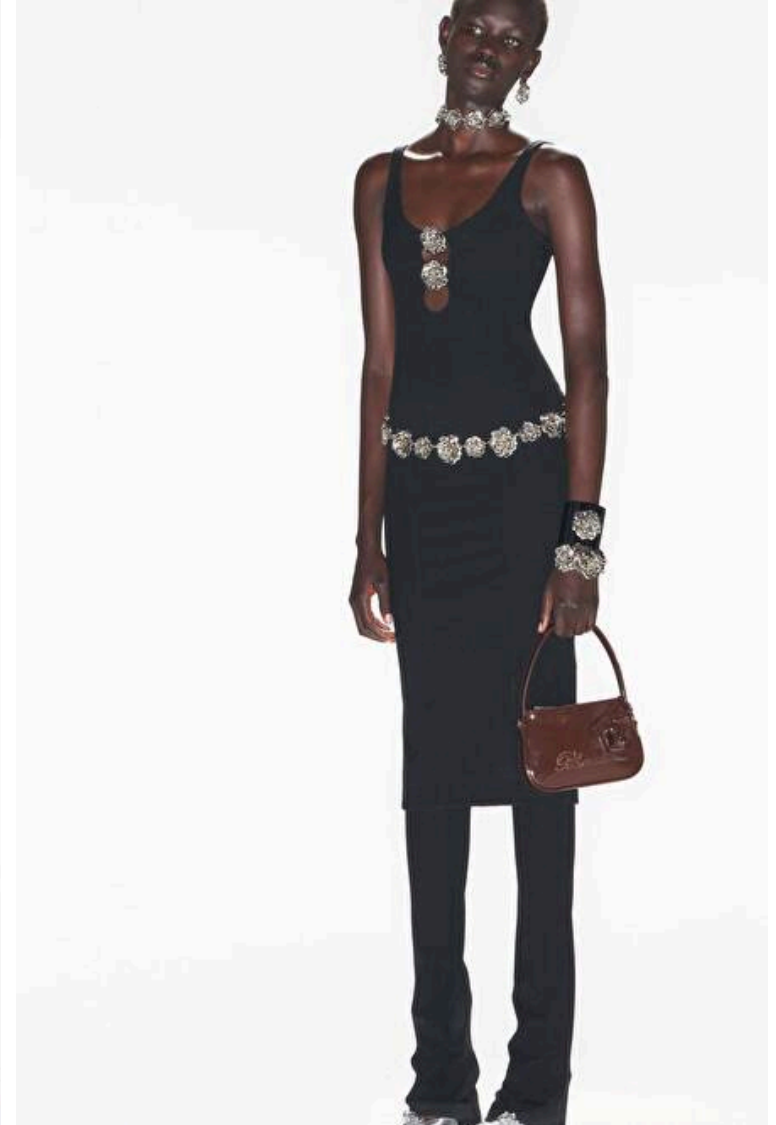

Waist 59cm / 23"

Hips 87cm / 34.5"

Shoes EU/US/UK 40 / 9 / 7

Eyes Brown

Hair Black

Select

MODEL MANAGEMENT

Grev Turegatan 18, Stockholm, 00000, Sweden, Sweden