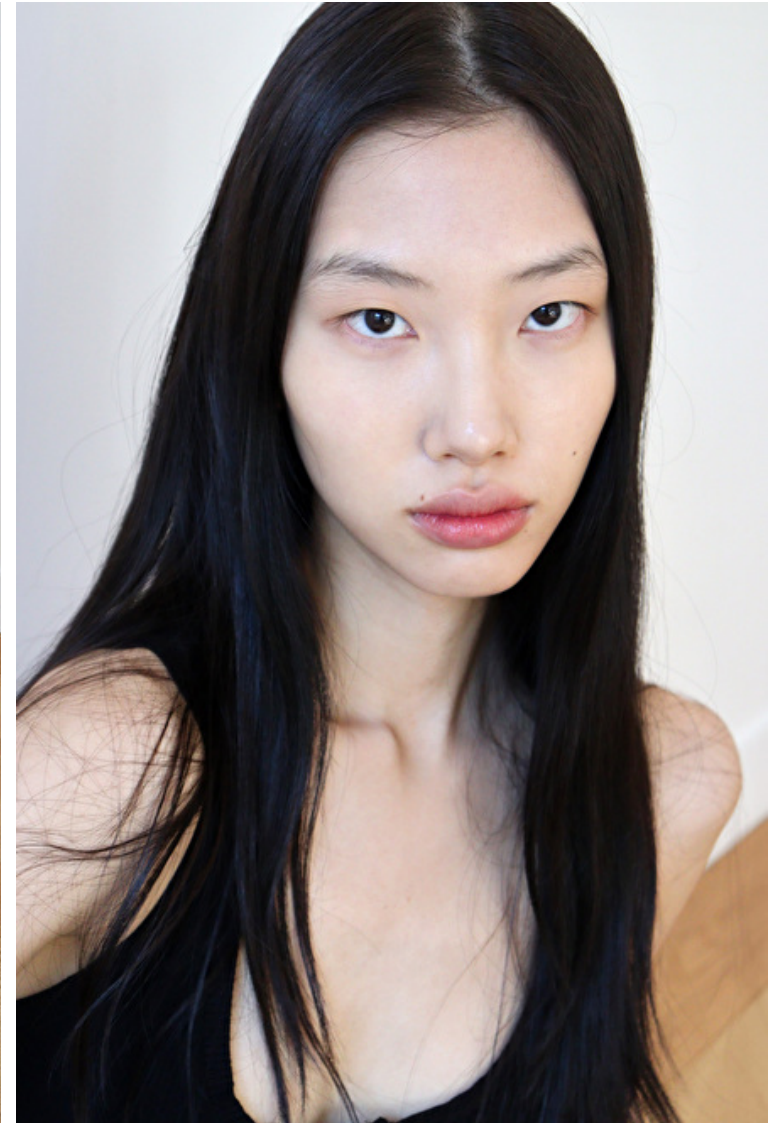

Select

MODEL MANAGEMENT

Grev Turegatan 18, Stockholm, 00000, Sweden, Sweden

Phone: 08-545 866 66 Email: info.stockholm@selectmodel.com Website: <https://www.selectmodel.com/>

Roe Han

Height 179cm / 5' 10.5"

Bust 76cm / 30"

Waist 58cm / 23"

Hips 88cm / 34.5"

Shoes EU/US/UK 40 / 9 / 7

Eyes Black

Hair Black