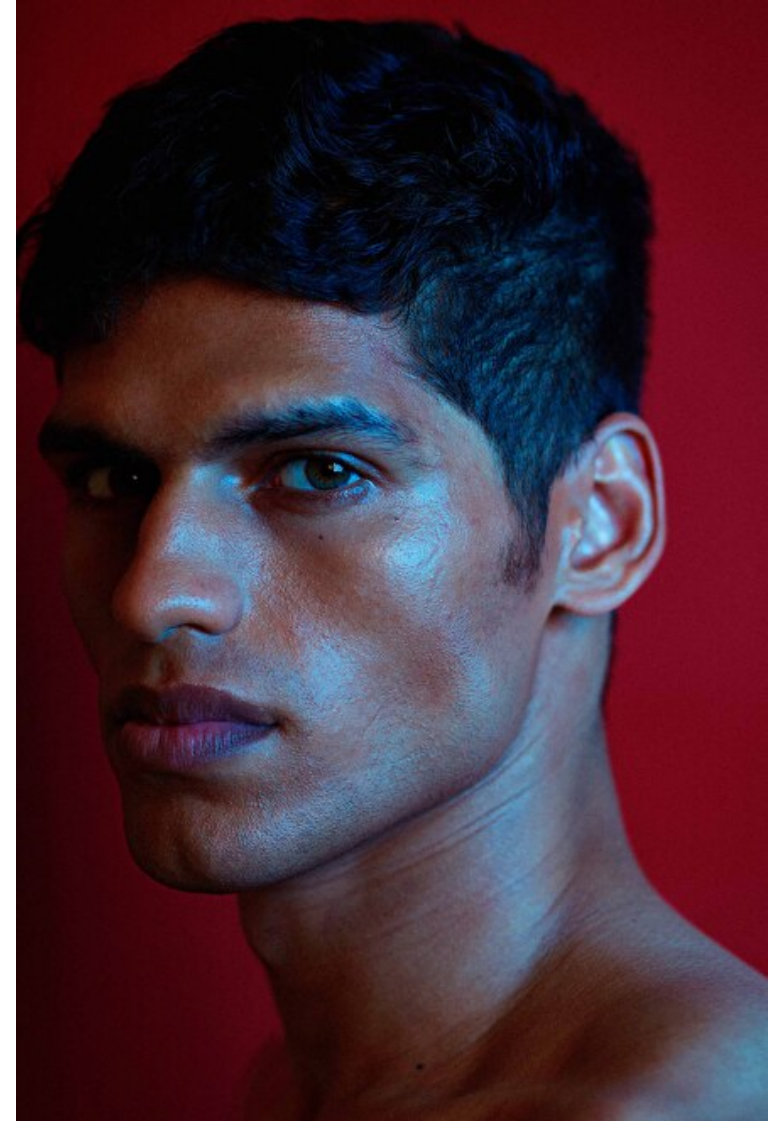

## Sajid Shaikh

Height 183cm / 6' 0.0"

Chest 94cm / 37"

Waist 76cm / 30"

Hips 90cm / 35.5"

Shoes EU/US/UK 45 / 12 / 10.5

Eyes Green

Hair Dark brown