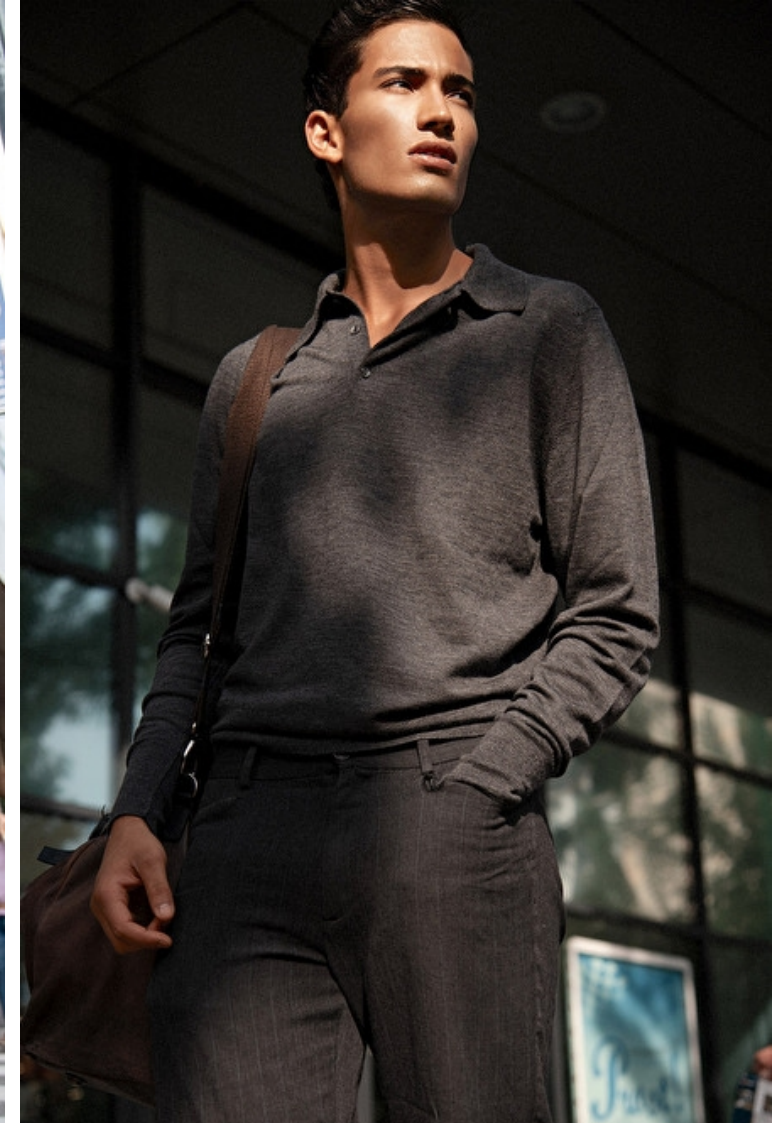

## Salah Farhane

Height 183cm / 6' 0.0"

Chest 95cm / 37.5"

Waist 76cm / 30"

Hips 91cm / 36"

Shoes EU/US/UK 43 / 10.5 / 9

Eyes Brown

Hair Brown