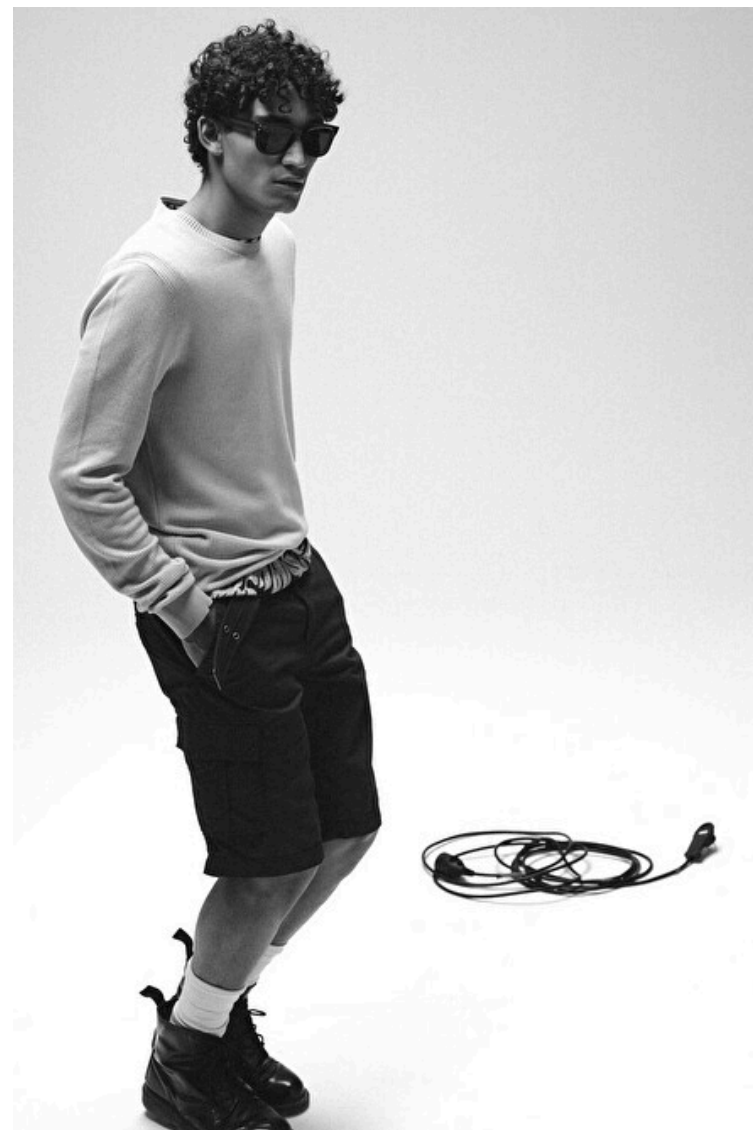

Chest 95cm / 37.5"

Waist 76cm / 30"

Hips 91cm / 36"

Shoes EU/US/UK 43 / 10.5 / 9

Eyes Brown

Hair Brown

Select

MODEL MANAGEMENT