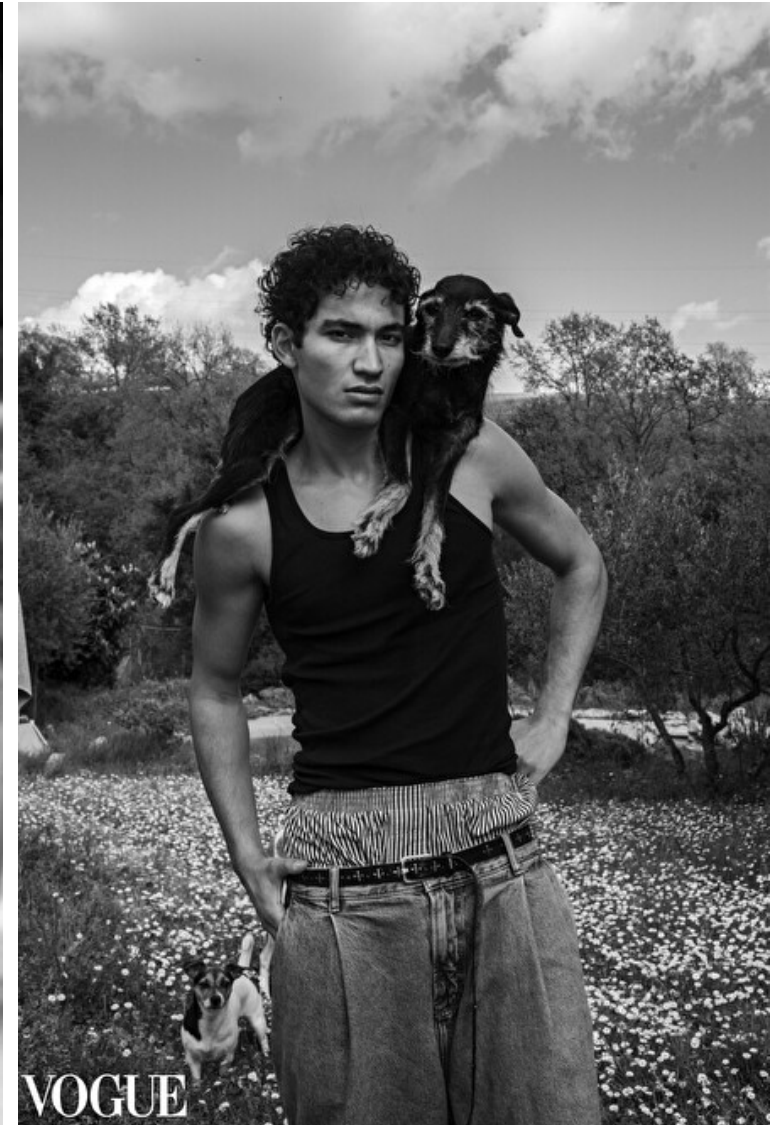

Height 183cm / 6' 0.0"

Chest 95cm / 37.5"

Waist 76cm / 30"

Hips 91cm / 36"

Shoes EU/US/UK 43 / 10.5 / 9

Eyes Brown

Hair Brown

Select