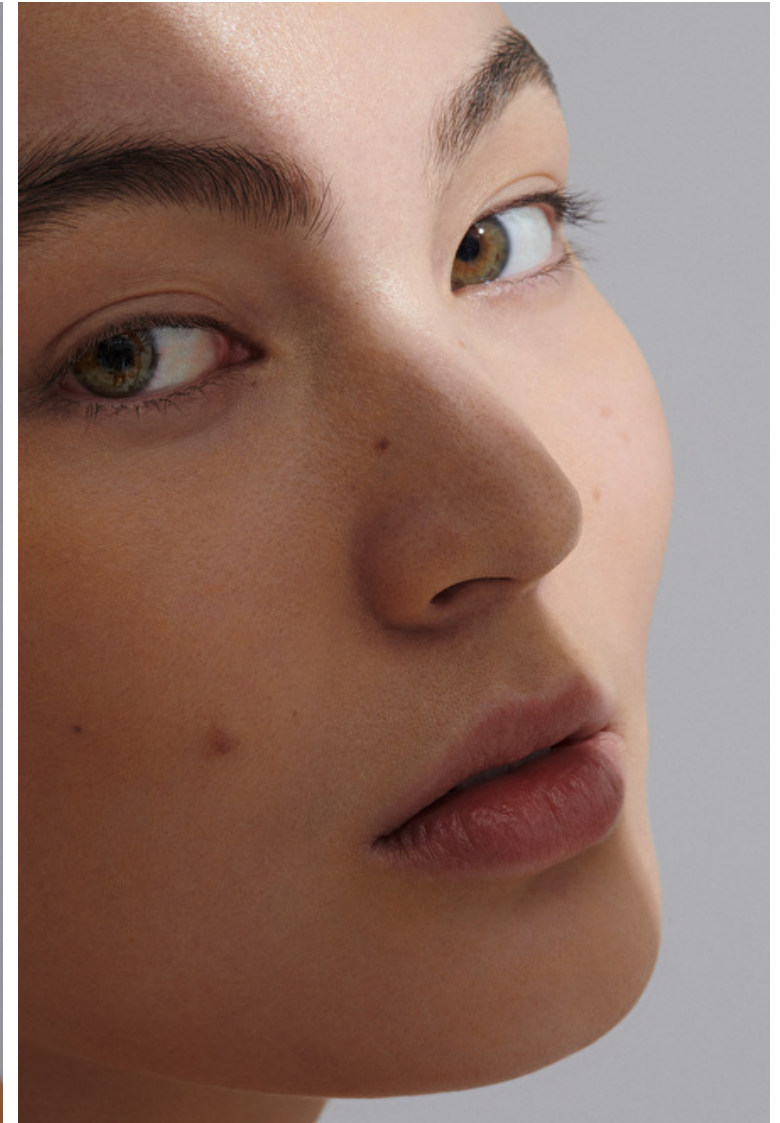

Sarah Hemi

Height 177cm / 5' 9.5"

Bust 84cm / 33"

Waist 62cm / 24.5"

Hips 93cm / 36.5"

Shoes EU/US/UK 39 / 8 / 6

Eyes Green

Hair Brown