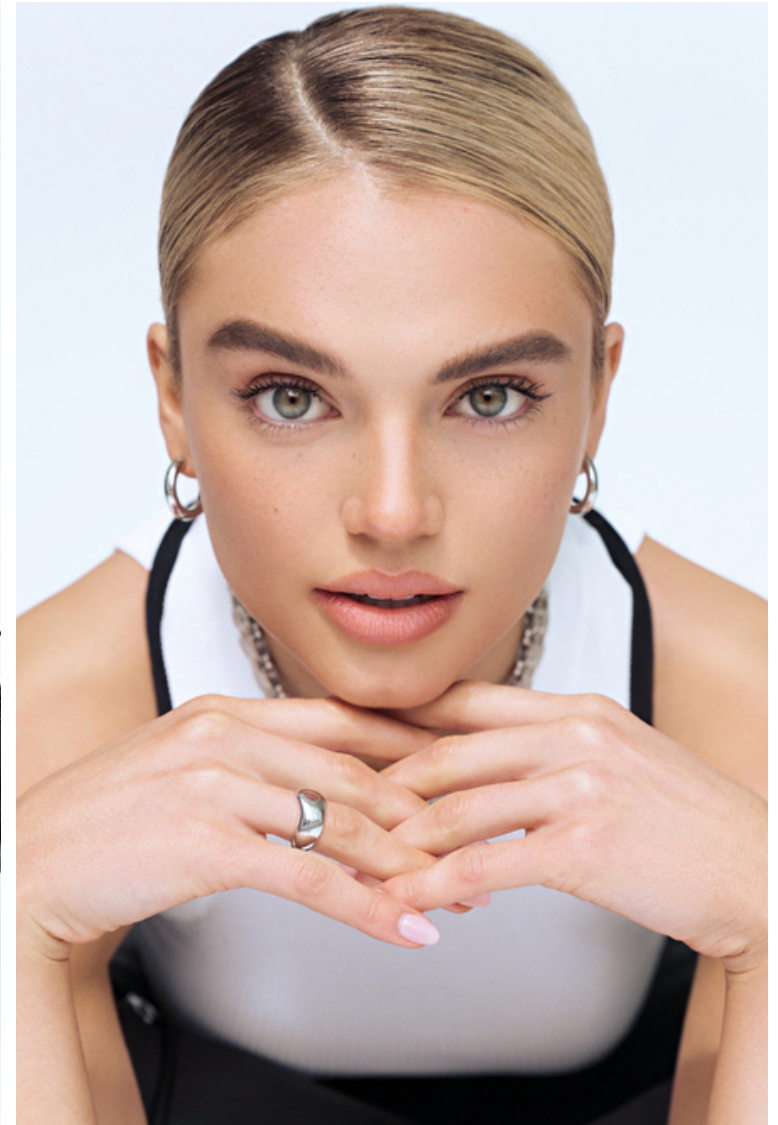

## Savanna James

Height 176cm / 5' 9.5"

Bust 86cm / 34"

Waist 61cm / 24"

Hips 91cm / 36"

Shoes EU/US/UK 39 / 8 / 6

Eyes Green

Hair Blond