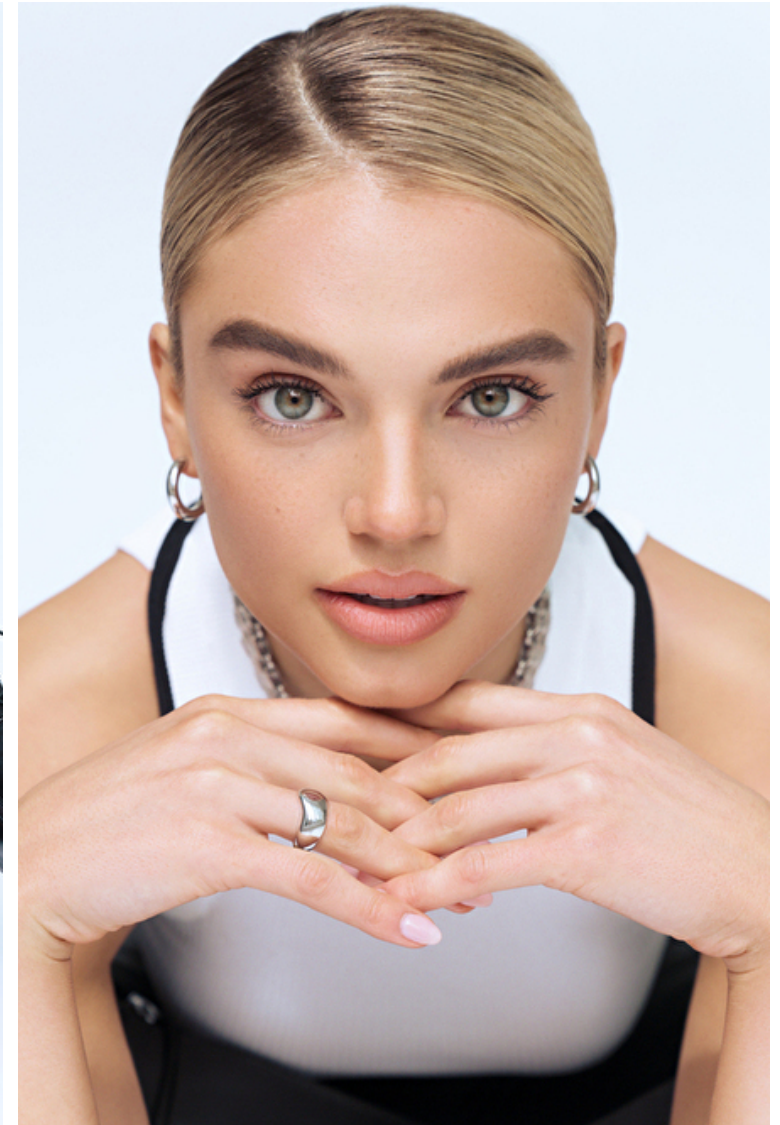

Savanna James

Height 176cm / 5' 9.5"

Bust 86cm / 34"

Waist 61cm / 24"

Hips 91cm / 36"

Shoes EU/US/UK 39 / 8 / 6

Eyes Green

Hair Blond