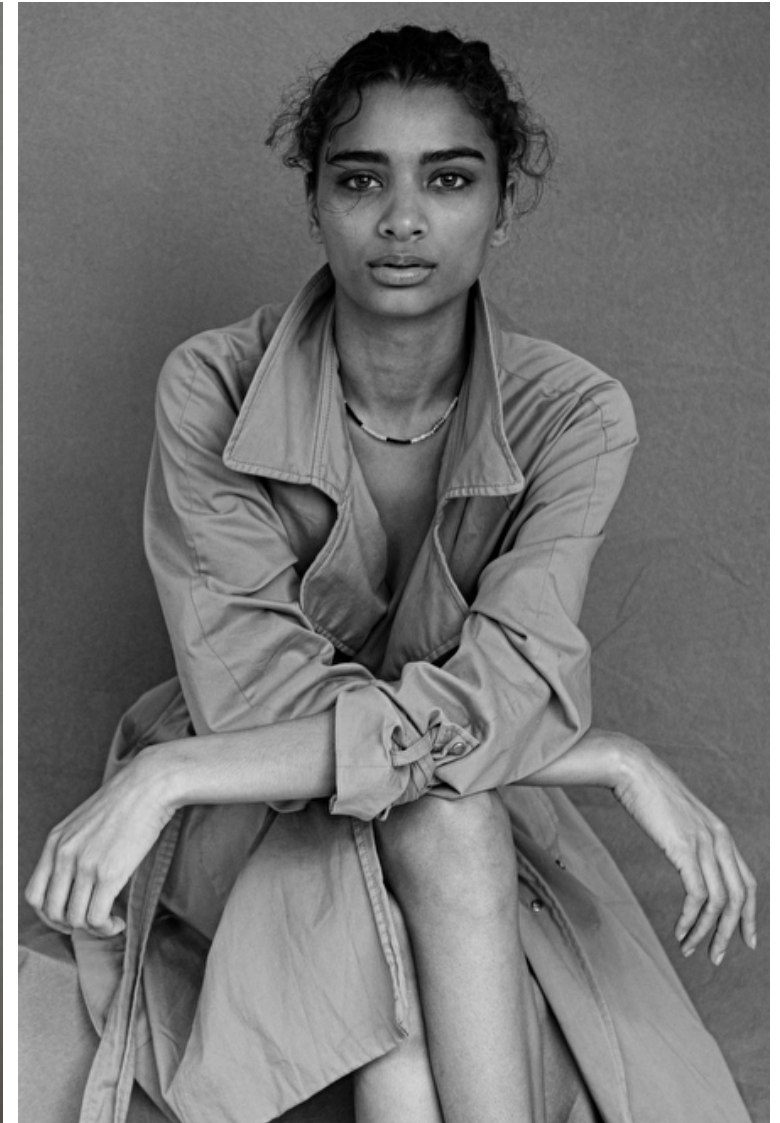

SCARLETT VADGAMA

Height 177cm / 5' 9.5"

Bust 80cm / 31.5"

Cup D

Hips 88cm / 34.5"

Waist 58cm / 23"

Shoes EU/US/UK 40 / 9 / 7

Size EU/US 32 / 2

Hair Brown

Hair length 1

Eyes Green