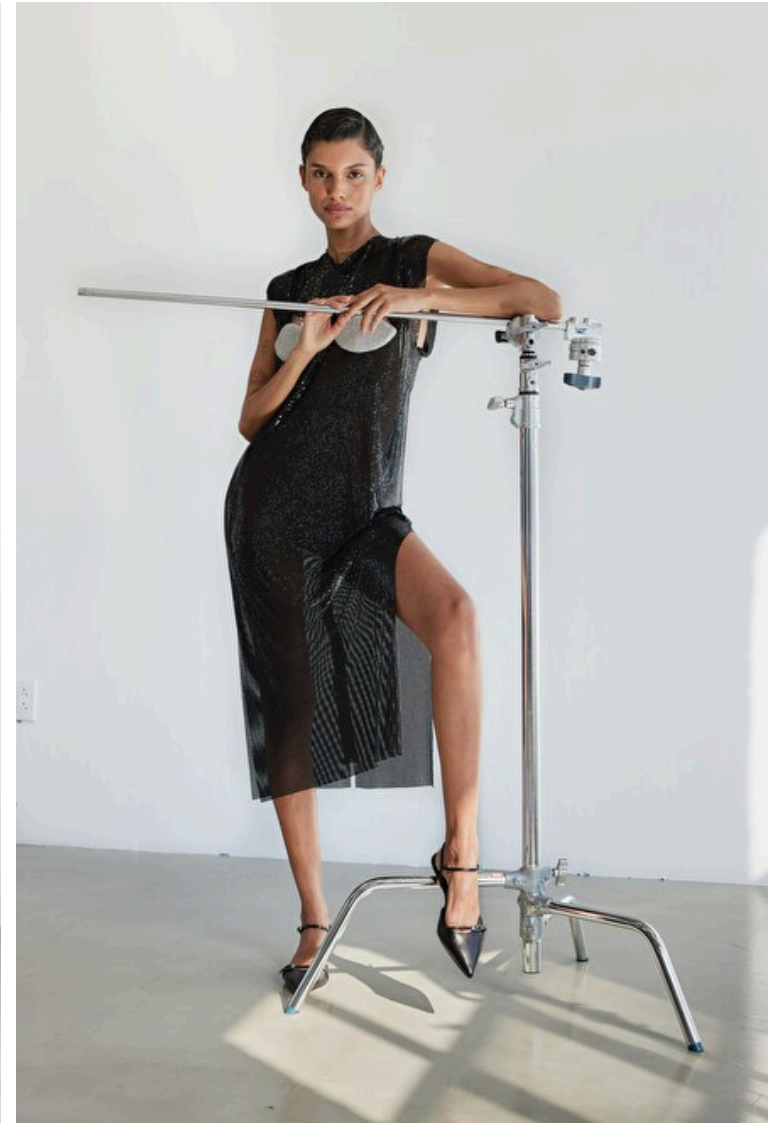

## Serena Marques

Height 180cm / 5' 11.0"

Bust 80cm / 31.5"

Waist 58cm / 23"

Hips 86cm / 34"

Shoes EU/US/UK 37 / 6.5 / 4

Eyes Brown

Hair Brown