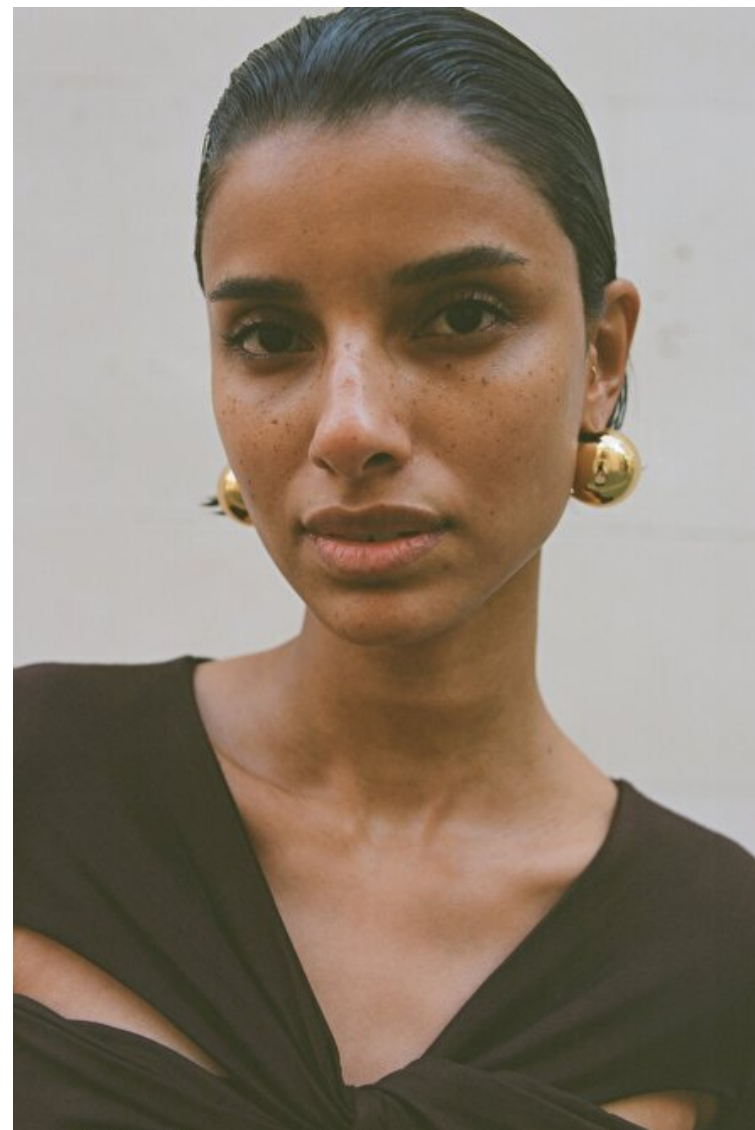

## Serena Marques

Height 180cm / 5' 11.0"

Bust 80cm / 31.5"

Waist 58cm / 23"

Hips 86cm / 34"

Shoes EU/US/UK 37 / 6.5 / 4

Eyes Brown

Hair Brown