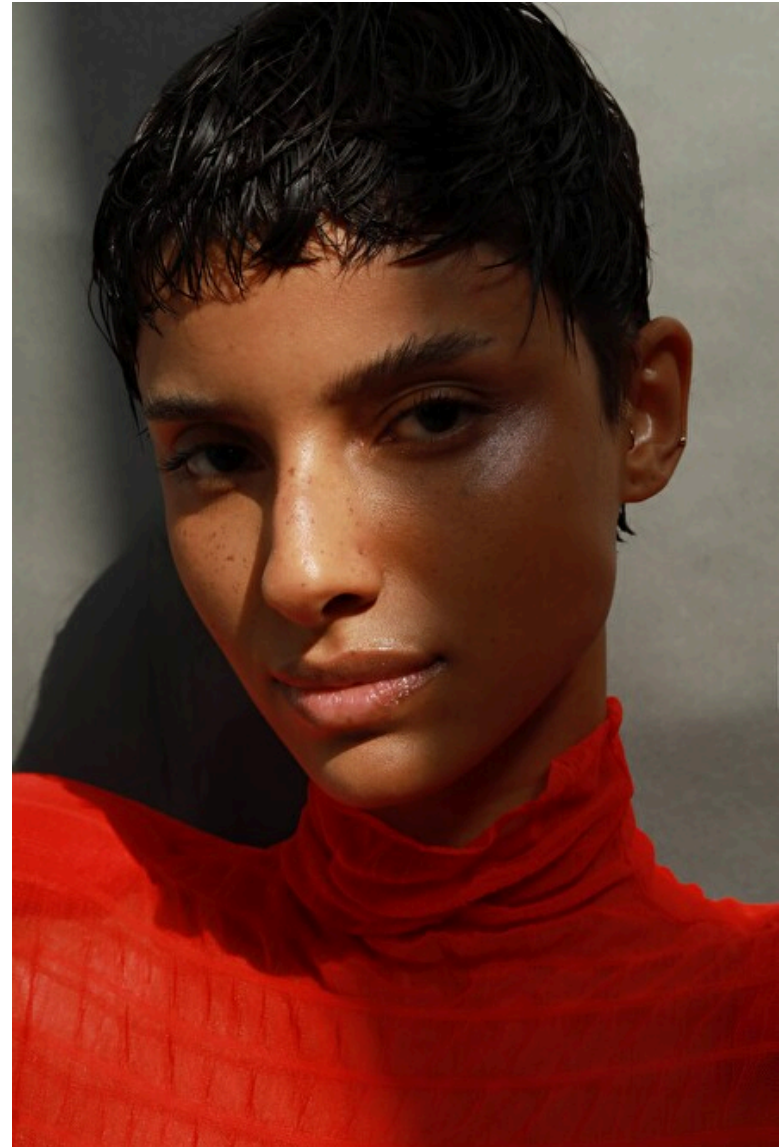

## Serena Marques

Height 180cm / 5' 11.0"

Bust 80cm / 31.5"

Waist 58cm / 23"

Hips 86cm / 34"

Shoes EU/US/UK 37 / 6.5 / 4

Eyes Brown

Hair Brown