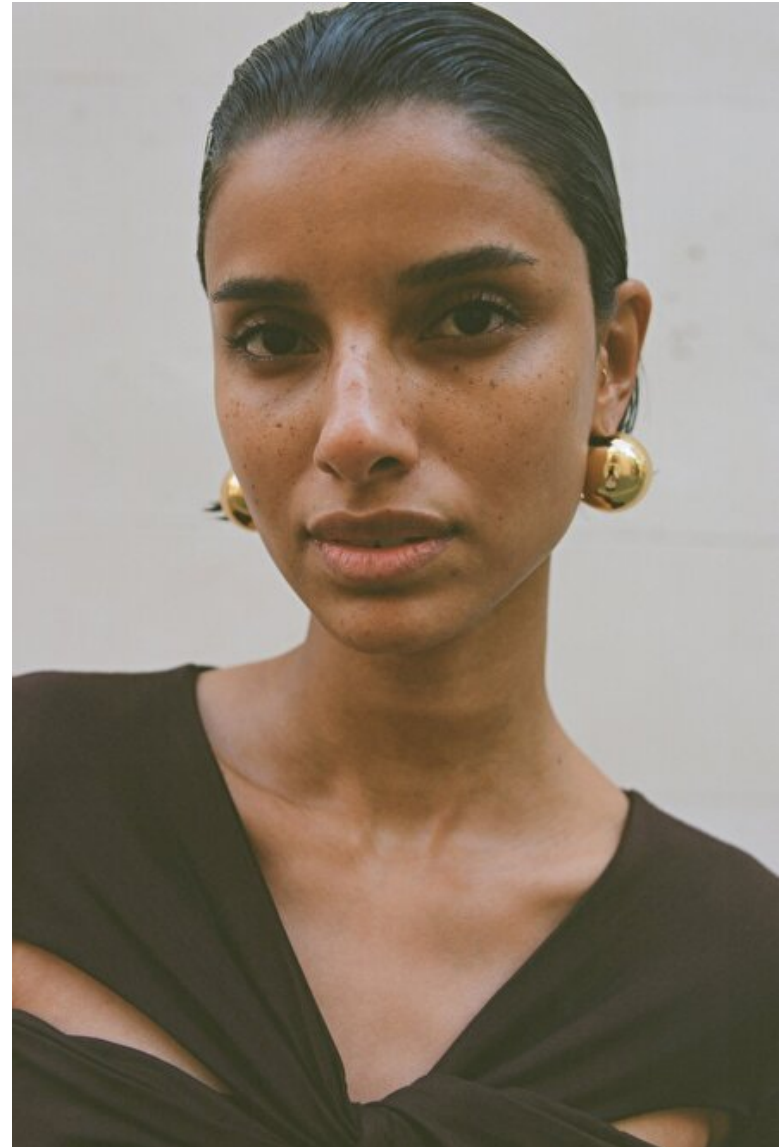

## Serena Marques

Height 180cm / 5' 11.0"

Bust 80cm / 31.5"

Waist 58cm / 23"

Hips 86cm / 34"

Shoes EU/US/UK 37 / 6.5 / 4

Eyes Brown

Hair Brown