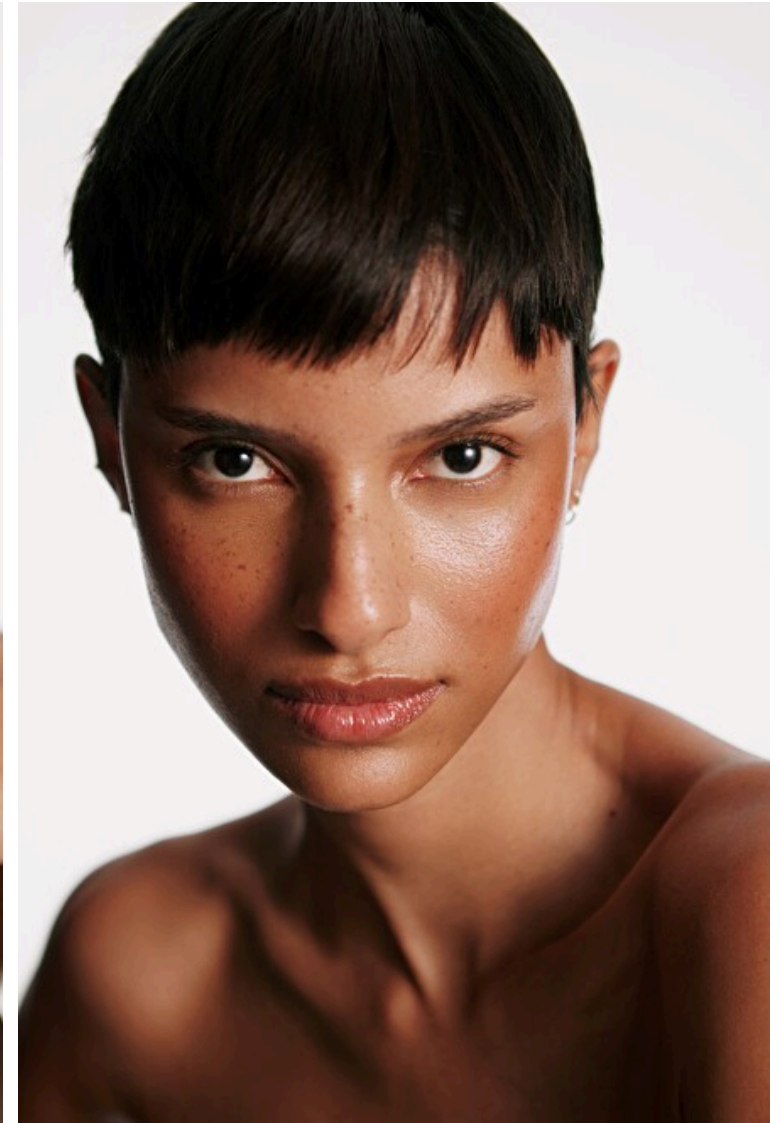

## Serena Marques

Height 180cm / 5' 11.0"

Bust 80cm / 31.5"

Waist 58cm / 23"

Hips 86cm / 34"

Shoes EU/US/UK 37 / 6.5 / 4

Eyes Brown

Hair Brown