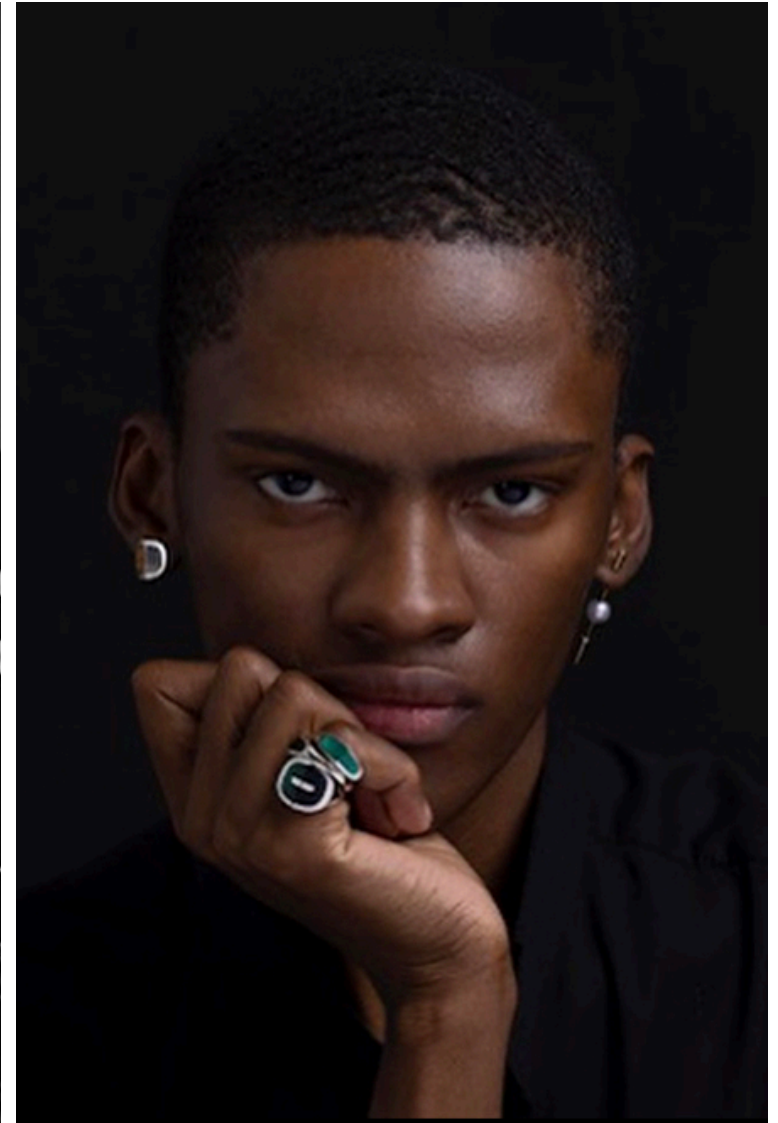

Select

MODEL MANAGEMENT

Grev Turegatan 18, Stockholm, 00000, Sweden, Sweden

Phone: 08-545 866 66 Email: info.stockholm@selectmodel.com Website: <https://www.selectmodel.com/>

Sethu Ncise

Height 187cm / 6' 1.5"

Chest 92cm / 36"

Waist 71cm / 28"

Shoes EU/US/UK 43 / 10.5 / 9

Eyes Brown

Hair Black