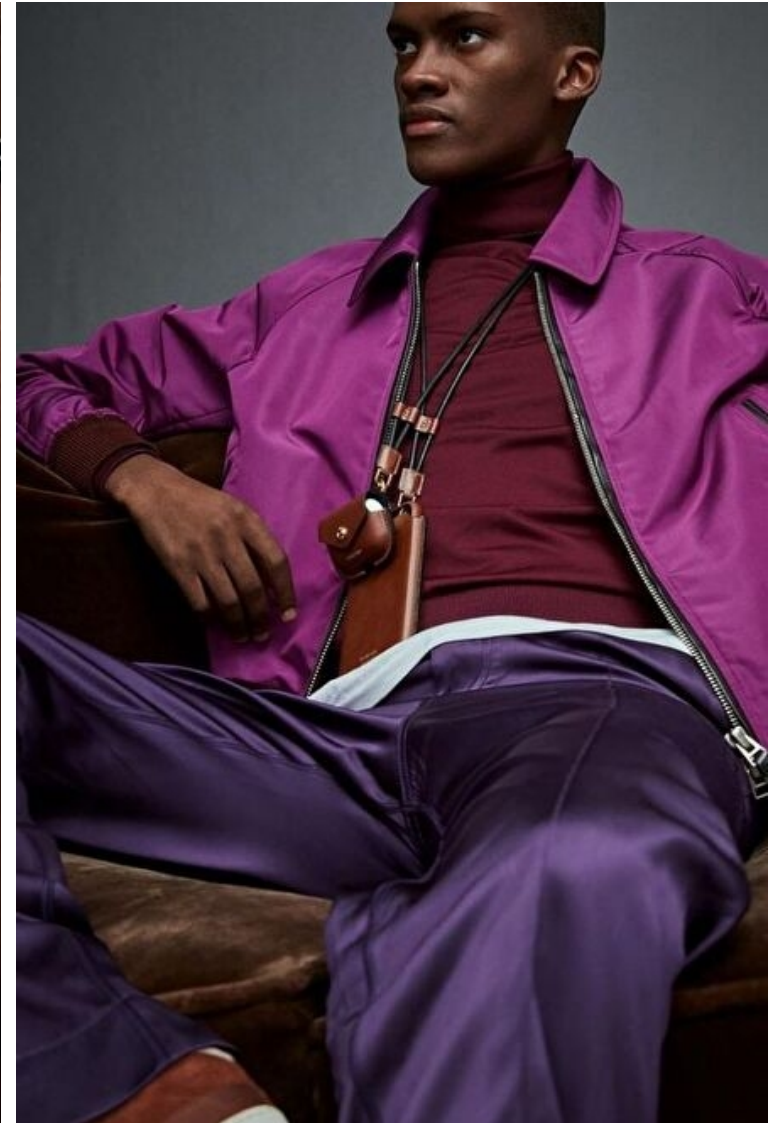

Waist 71cm / 28"

Shoes EU/US/UK 43 / 10.5 / 9

Eyes Brown

Hair Black

Select

MODEL MANAGEMENT

Grev Turegatan 18, Stockholm, 11446, Stockholm, Sweden

Phone: 08-545 866 66 Email: info.stockholm@selectmodel.com Website: <https://www.selectmodel.com/>