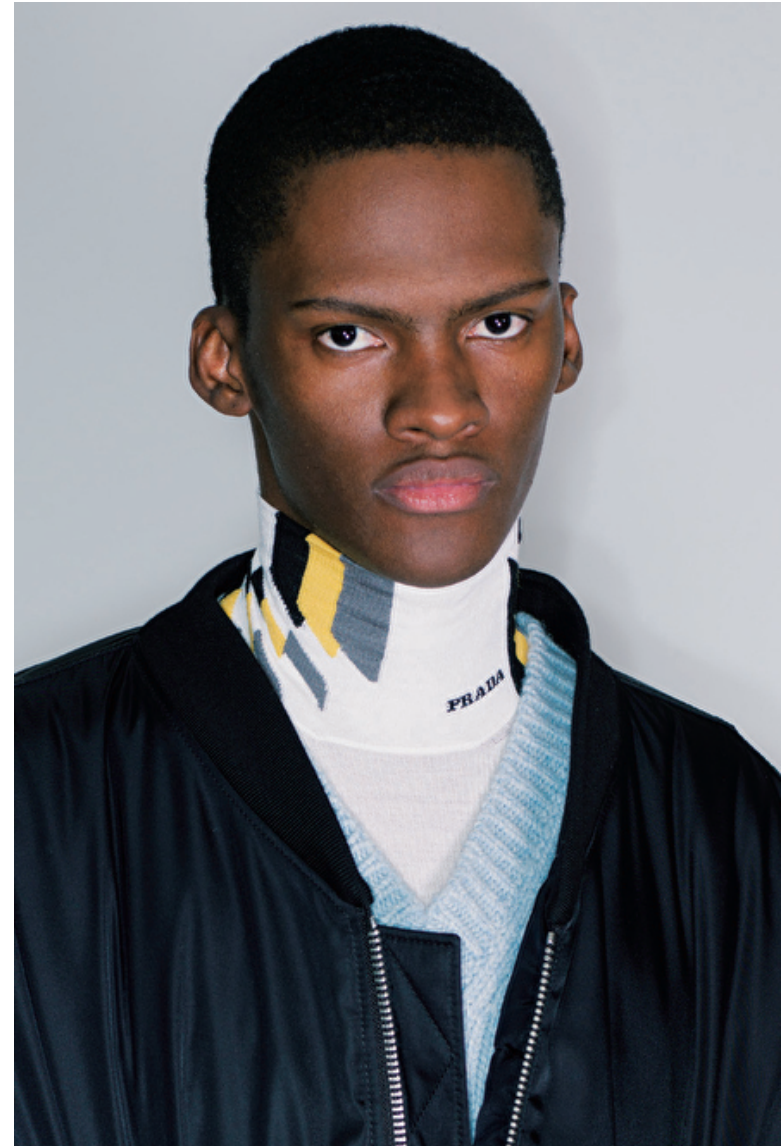

Sethu Ncise

Height 187cm / 6' 1.5"

Chest 92cm / 36"

Waist 71cm / 28"

Shoes EU/US/UK 43 / 10.5 / 9

Eyes Brown

Hair Black

Select