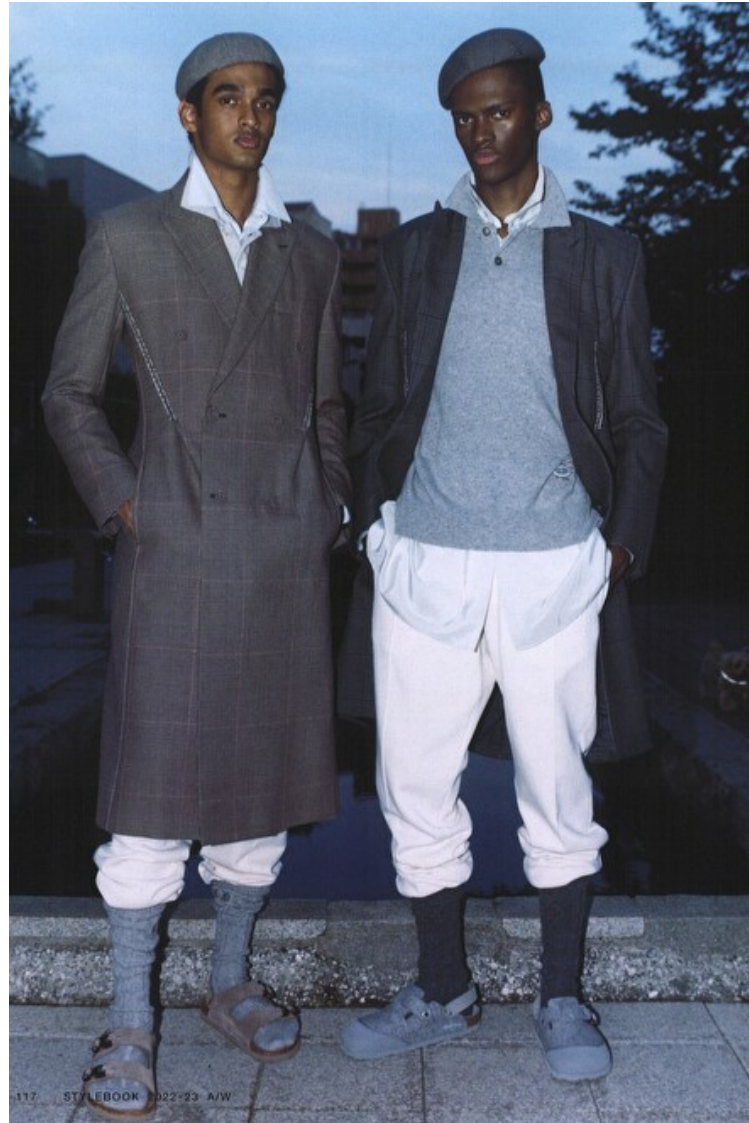

Waist 71cm / 28"

Shoes EU/US/UK 43 / 10.5 / 9

Eyes Brown

Hair Black

Select

MODEL MANAGEMENT

Grev Turegatan 18, Stockholm, 00000, Sweden, Sweden

Phone: 08-545 866 66 Email: info.stockholm@selectmodel.com Website: <https://www.selectmodel.com/>