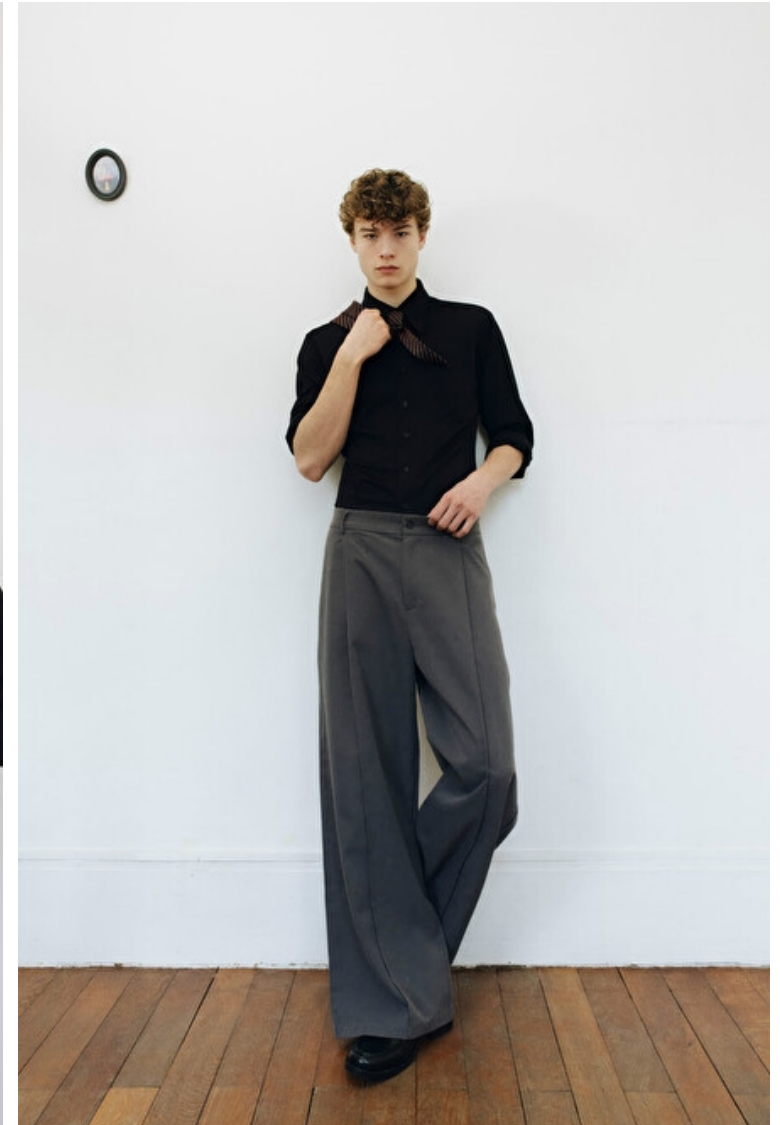

## Simon N

Height 188cm / 6' 2.0"

Chest 89cm / 35"

Waist 74cm / 29"

Hips 90cm / 35.5"

Shoes EU/US/UK 43.5 / 10.5 / 9

Eyes Blue green

Hair Dark blond