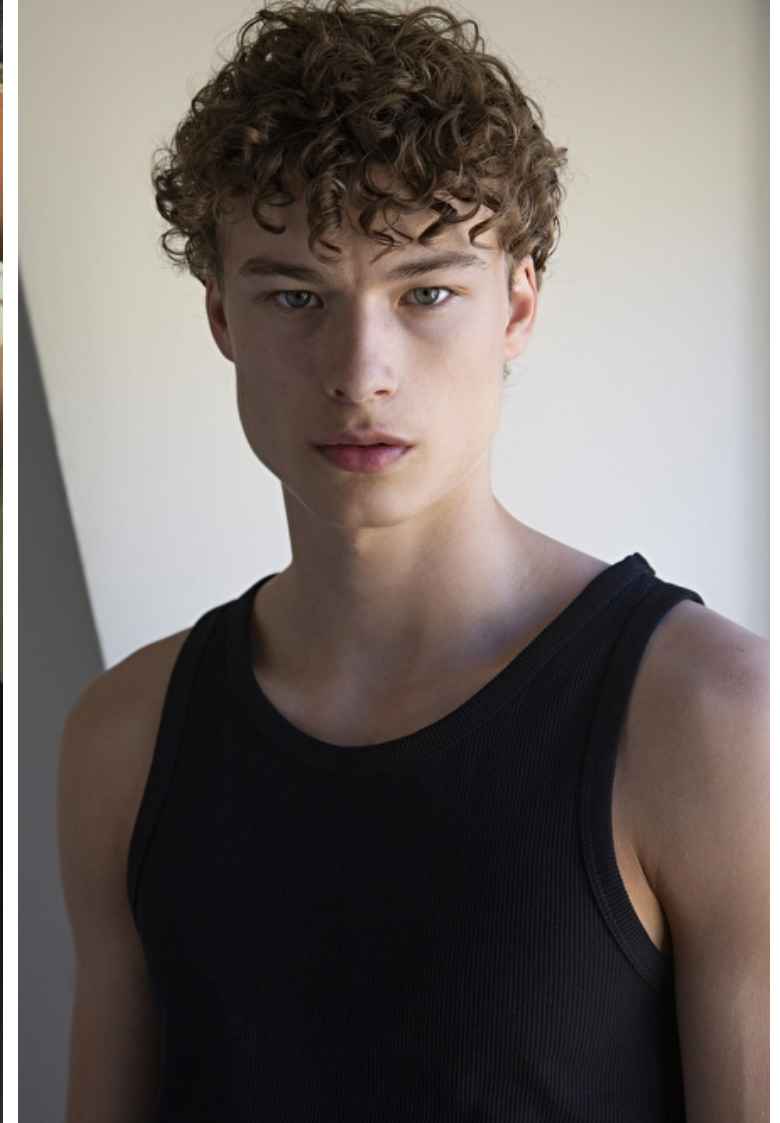

## Simon N

Height 188cm / 6' 2.0"

Chest 89cm / 35"

Waist 74cm / 29"

Hips 90cm / 35.5"

Shoes EU/US/UK 43.5 / 10.5 / 9

Eyes Blue green

Hair Dark blond