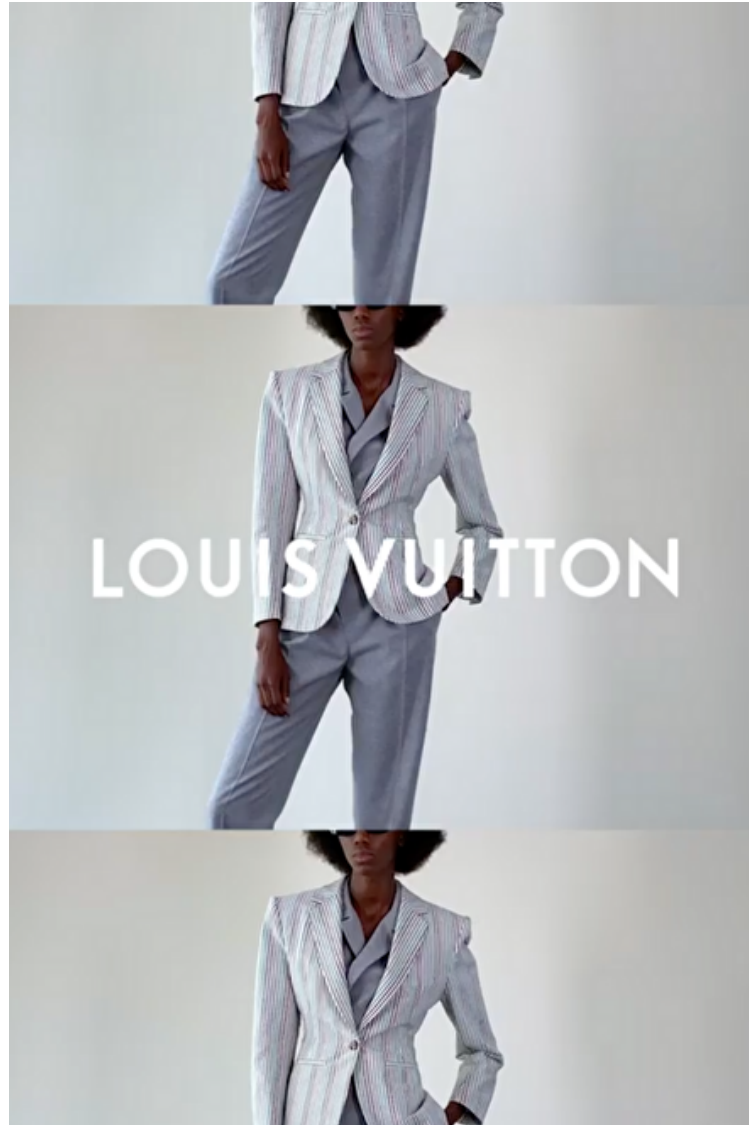

Waist 57cm / 22.5"

Hips 87cm / 34.5"

Shoes EU/US/UK 39 / 8 / 6

Eyes Black

Hair Dark brown

Select

MODEL MANAGEMENT

Grev Turegatan 18, Stockholm, 11446, Stockholm, Sweden