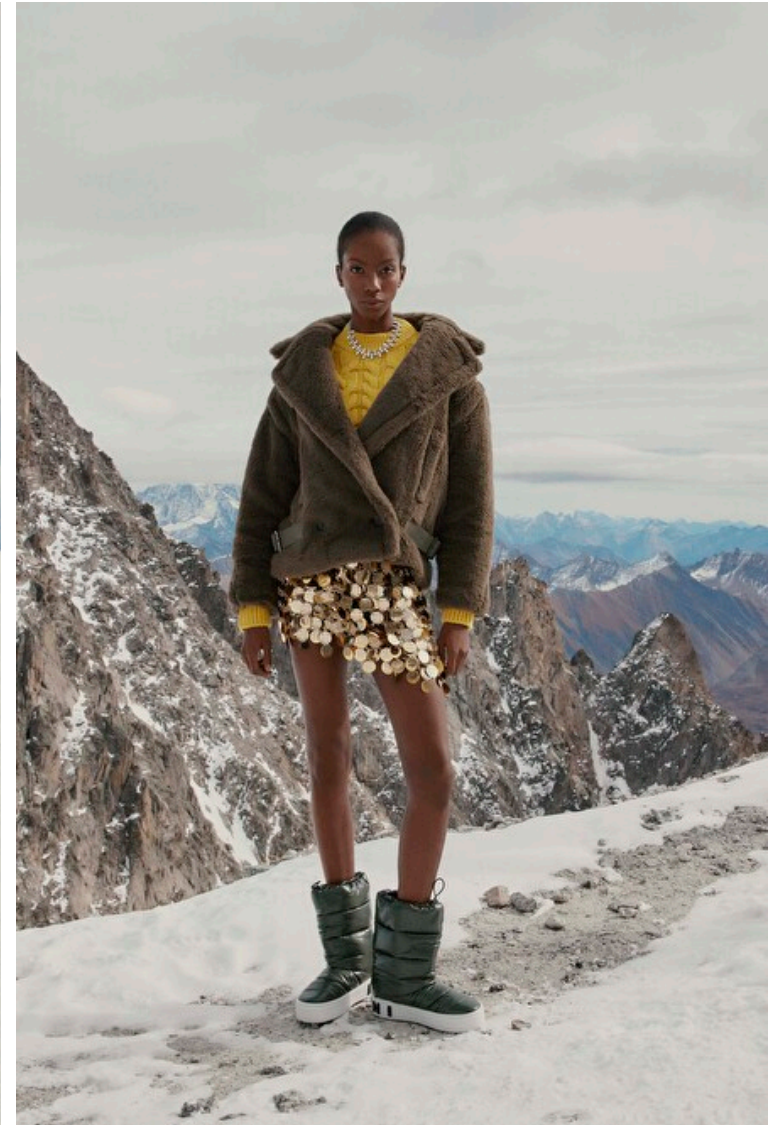

Skarla Ali

Height 180cm / 5' 11.0"

Bust 82cm / 32.5"

Waist 57cm / 22.5"

Hips 86cm / 34"

Shoes EU/US/UK 39 / 8 / 6

Eyes Black

Hair Dark brown