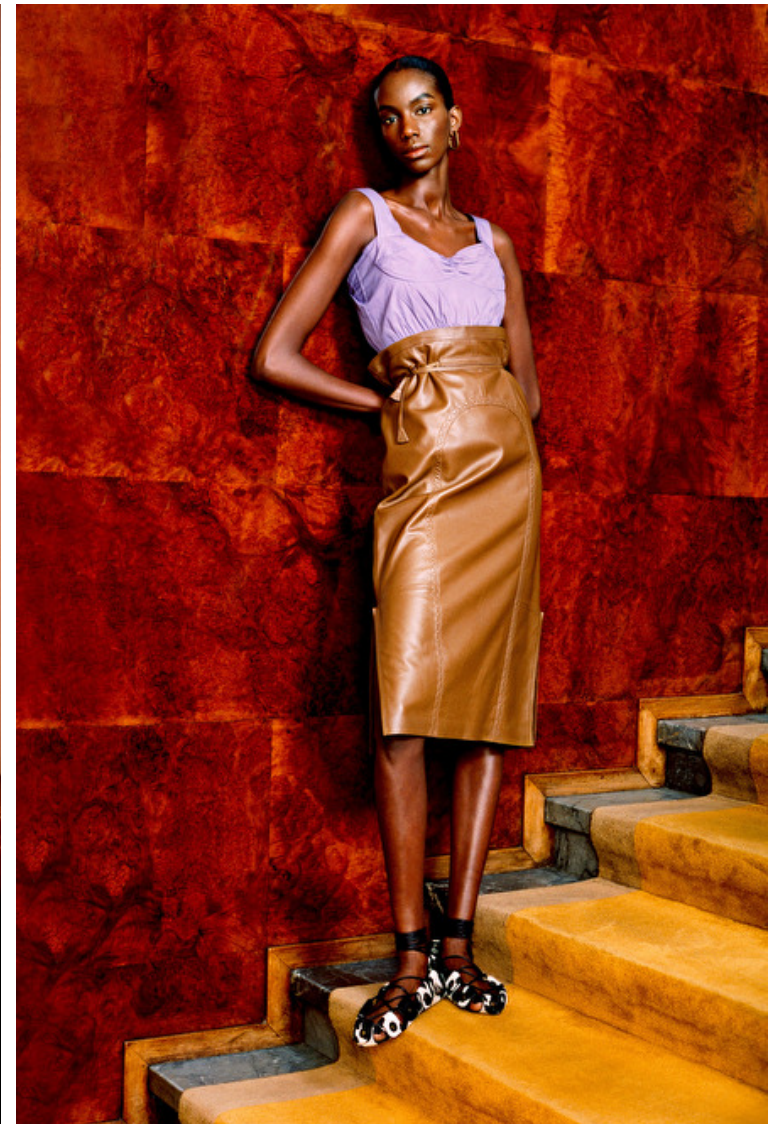

Select

MODEL MANAGEMENT

Grev Turegatan 18, Stockholm, 00000, Sweden, Sweden

Phone: 08-545 866 66 Email: info.stockholm@selectmodel.com Website: <https://www.selectmodel.com/>

Skarla Ali

Height 180cm / 5' 11.0"

Bust 82cm / 32.5"

Waist 57cm / 22.5"

Hips 86cm / 34"

Shoes EU/US/UK 39 / 8 / 6

Eyes Black

Hair Dark brown