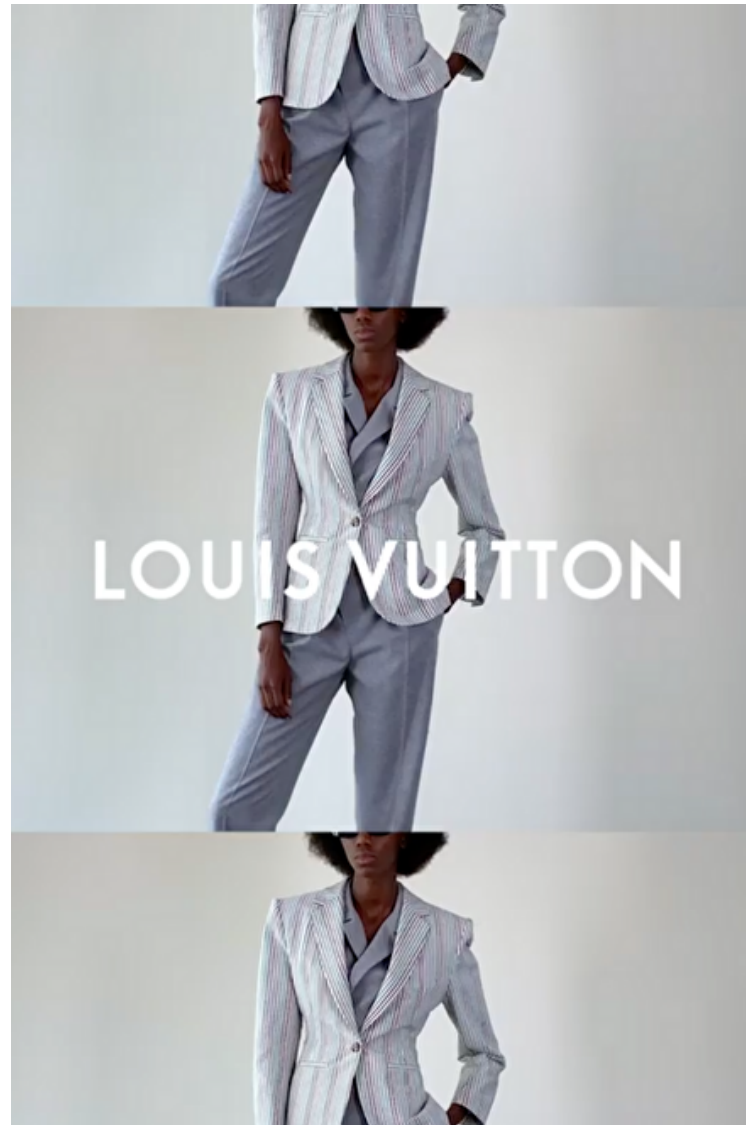

Skarla Ali

Height 180cm / 5' 11.0"

Bust 82cm / 32.5"

Waist 57cm / 22.5"

Hips 86cm / 34"

Shoes EU/US/UK 39 / 8 / 6

Eyes Black

Hair Dark brown