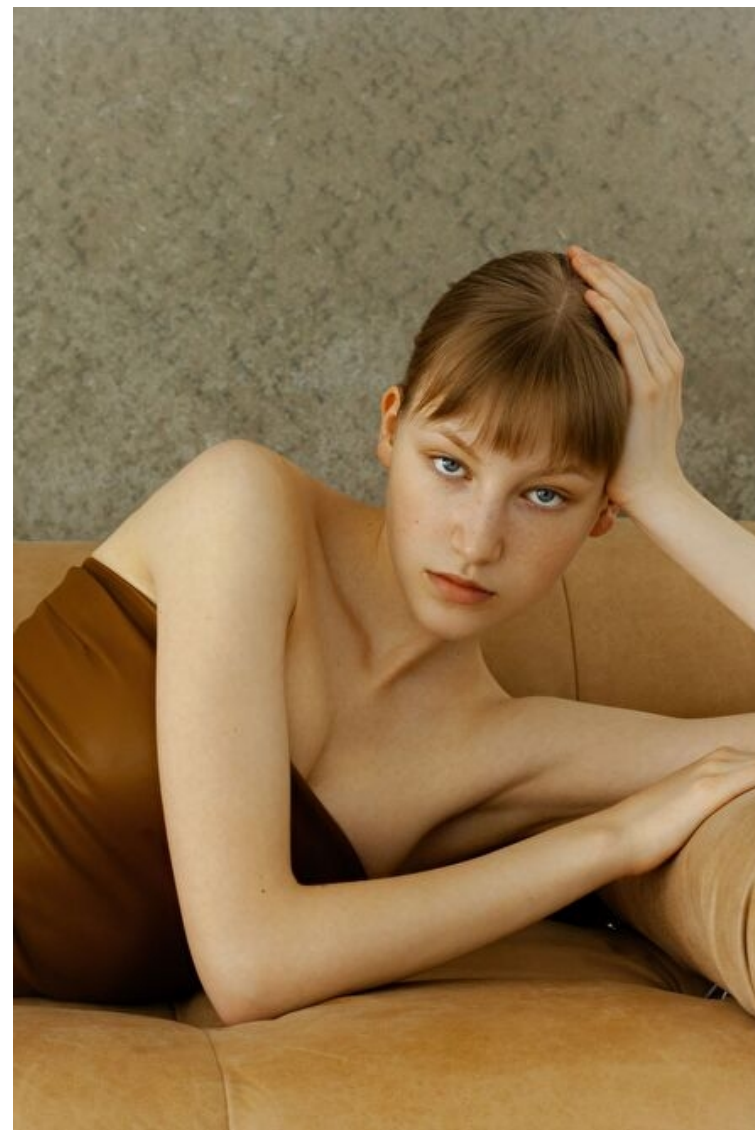

Bust 84cm / 33"

Waist 60cm / 23.5"

Hips 89cm / 35"

Shoes EU/US/UK 40 / 9 / 7

Eyes Blue

Hair Blond

Select

MODEL MANAGEMENT