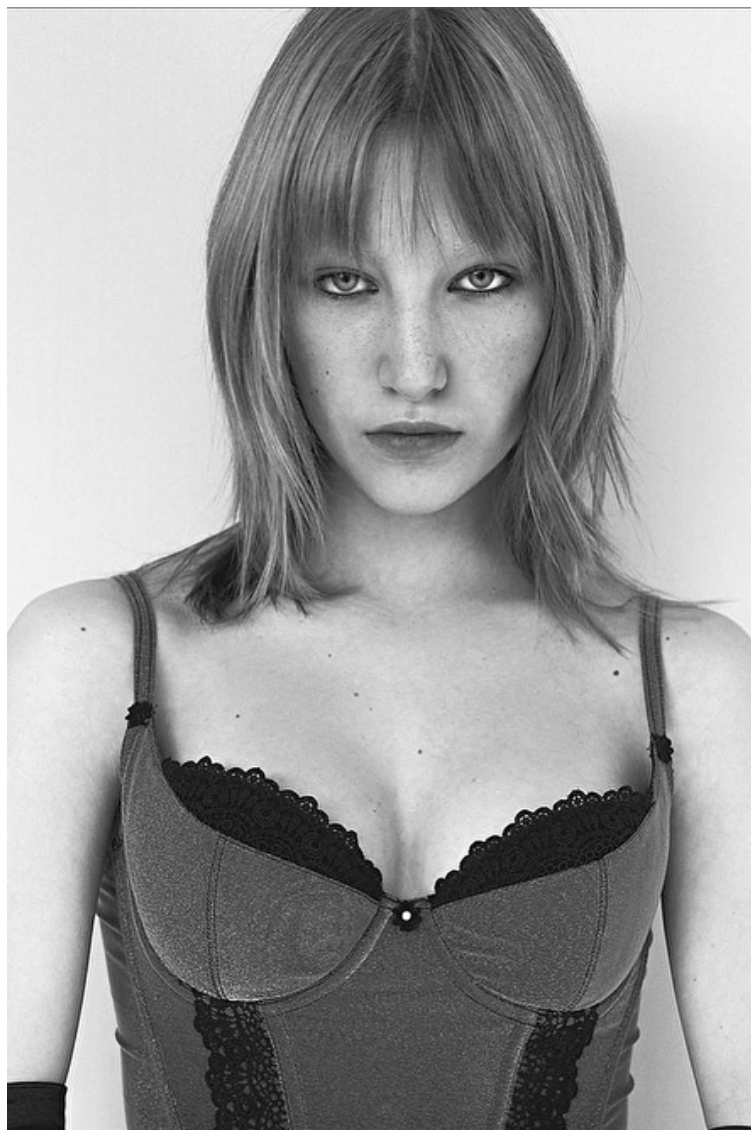

Bust 84cm / 33"

Waist 60cm / 23.5"

Hips 89cm / 35"

Shoes EU/US/UK 40 / 9 / 7

Eyes Blue

Hair Blond

Select

MODEL MANAGEMENT