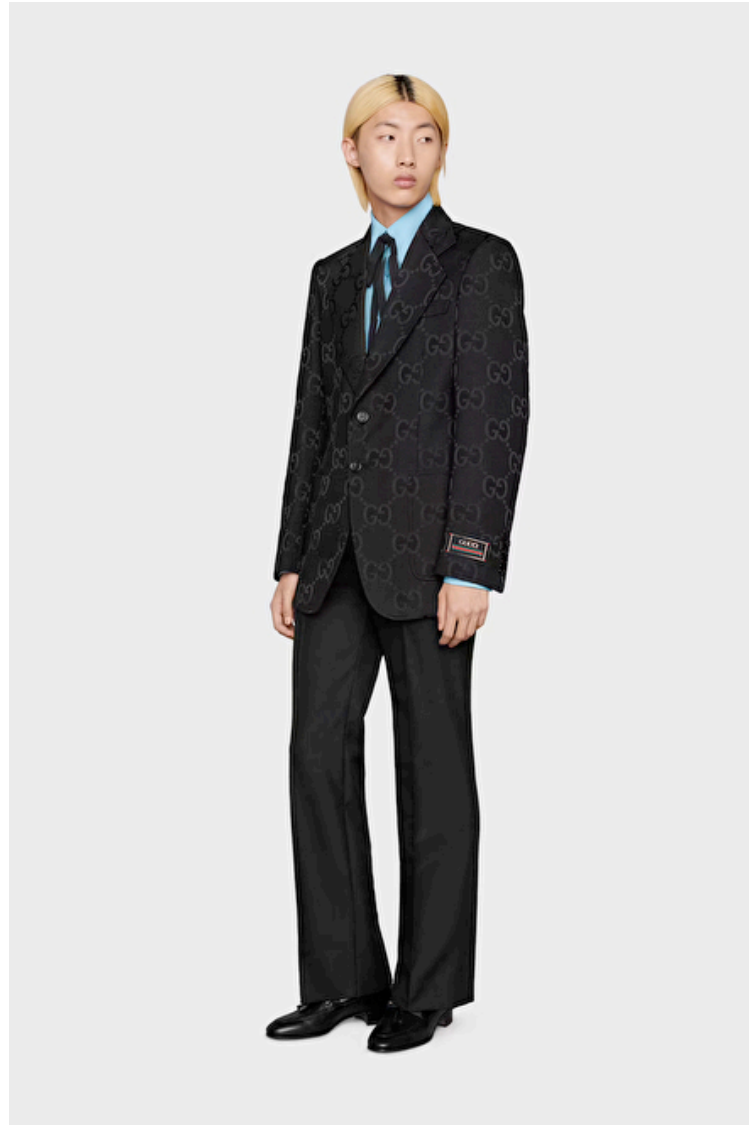

## Solha Park

Height 186cm / 6' 1.0"

Chest 90cm / 35.5"

Waist 74cm / 29"

Hips 86cm / 34"

Shoes EU/US/UK 44 / 11 / 9.5

Eyes Brown

Hair Blond