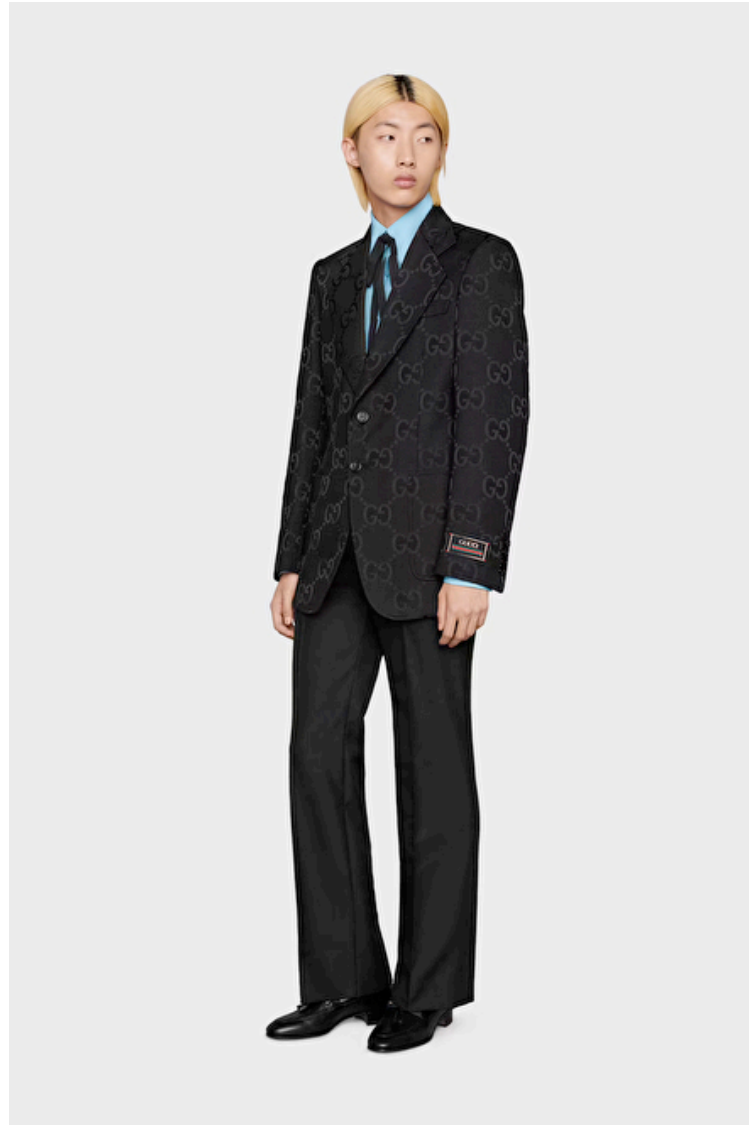

Solha Park

Height 186cm / 6' 1.0"

Chest 90cm / 35.5"

Waist 74cm / 29"

Hips 86cm / 34"

Shoes EU/US/UK 44 / 11 / 9.5

Eyes Brown

Hair Blond