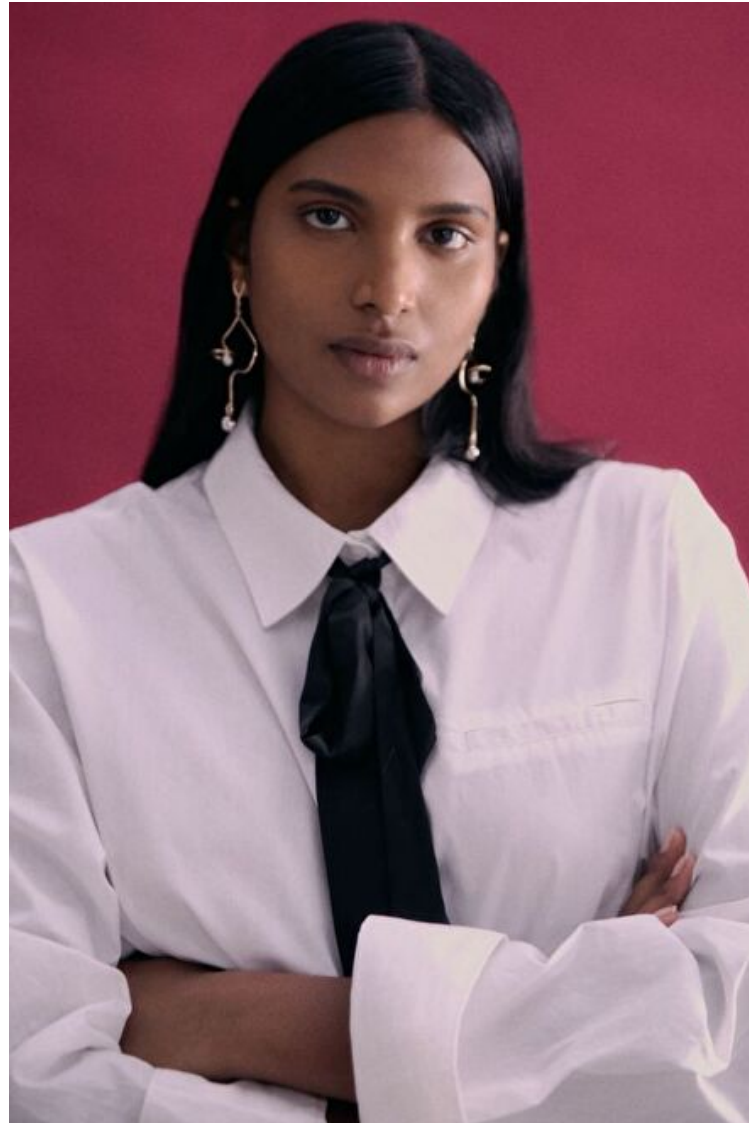

Select

MODEL MANAGEMENT

Grev Turegatan 18, Stockholm, 00000, Sweden, Sweden

Phone: 08-545 866 66 Email: info.stockholm@selectmodel.com Website: <https://www.selectmodel.com/>

Sona

Height 178cm / 5' 10.0"

Size EU/US 40 / 10

Bust 86cm / 34"

Waist 74cm / 29"

Hips 103cm / 40.5"

Shoes EU/US/UK 41.5 / 10 / 8

Eyes Brown

Hair Black