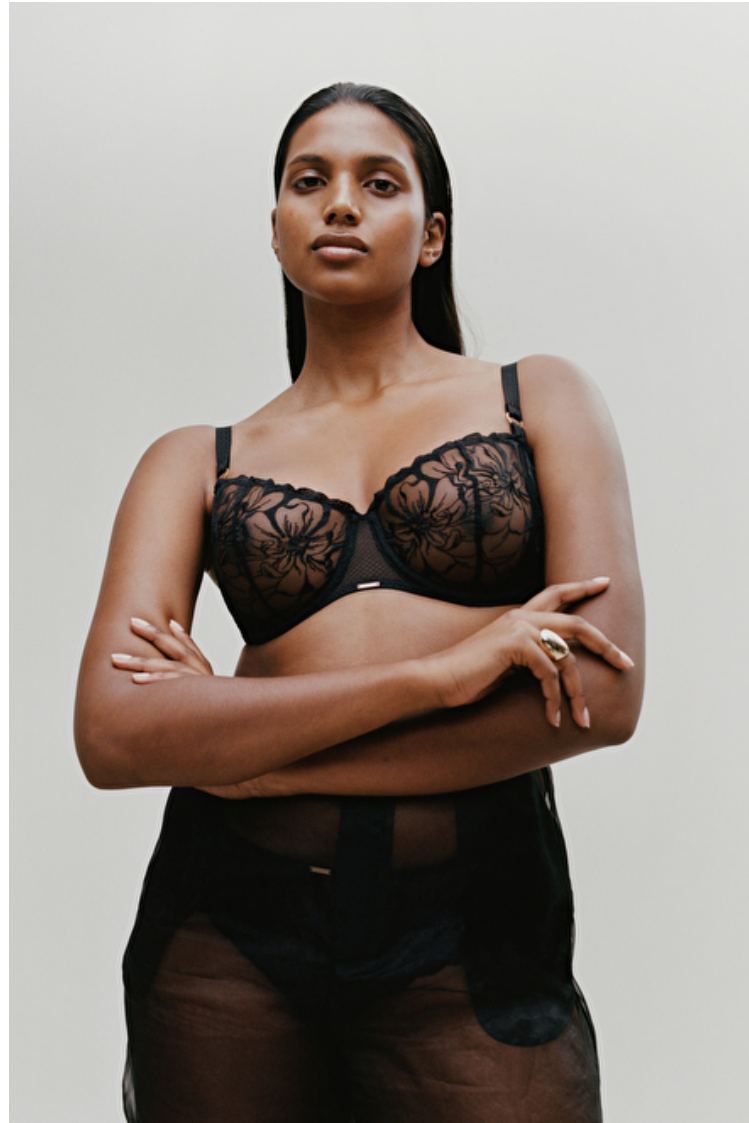

Select

MODEL MANAGEMENT

Grev Turegatan 18, Stockholm, 00000, Sweden, Sweden

Phone: 08-545 866 66 Email: info.stockholm@selectmodel.com Website: <https://www.selectmodel.com/>

Sona

Height 178cm / 5' 10.0"

Size EU/US 40 / 10

Bust 86cm / 34"

Waist 74cm / 29"

Hips 103cm / 40.5"

Shoes EU/US/UK 41.5 / 10 / 8

Eyes Brown

Hair Black