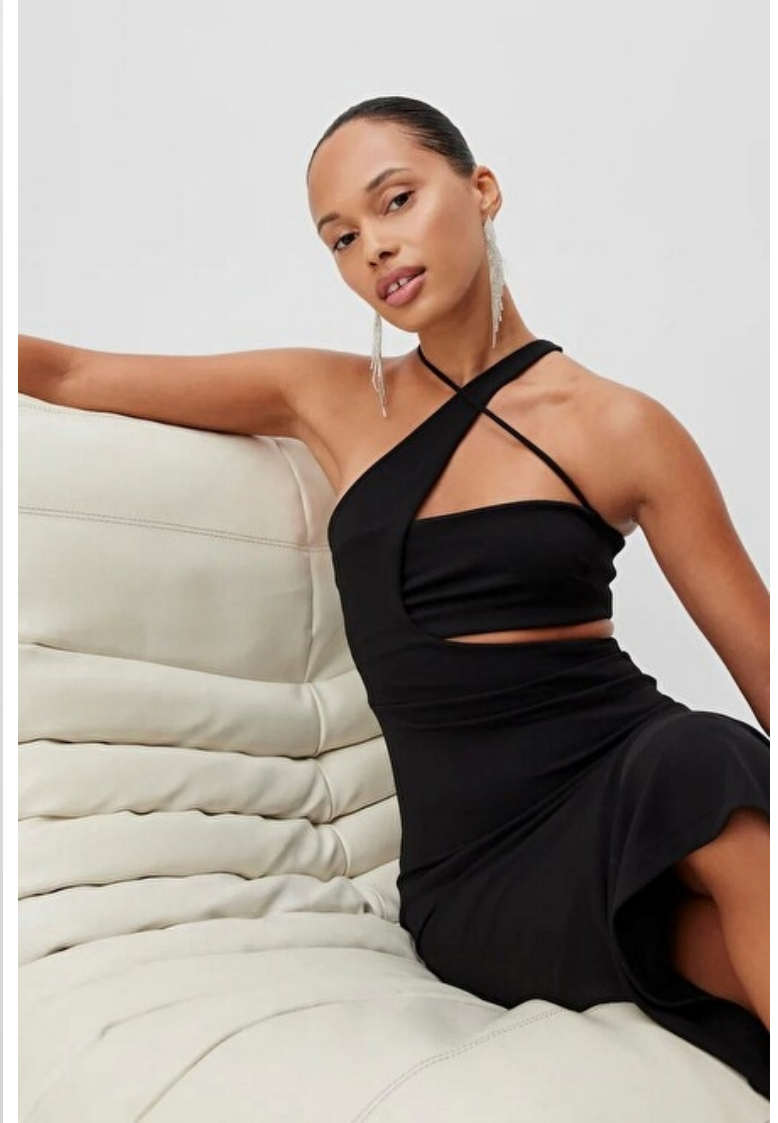

Bust 80cm / 31.5"

Waist 62cm / 24.5"

Hips 91cm / 36"

Shoes EU/US/UK 38 / 7.5 / 5

Eyes Brown

Hair Brown

Select

MODEL MANAGEMENT