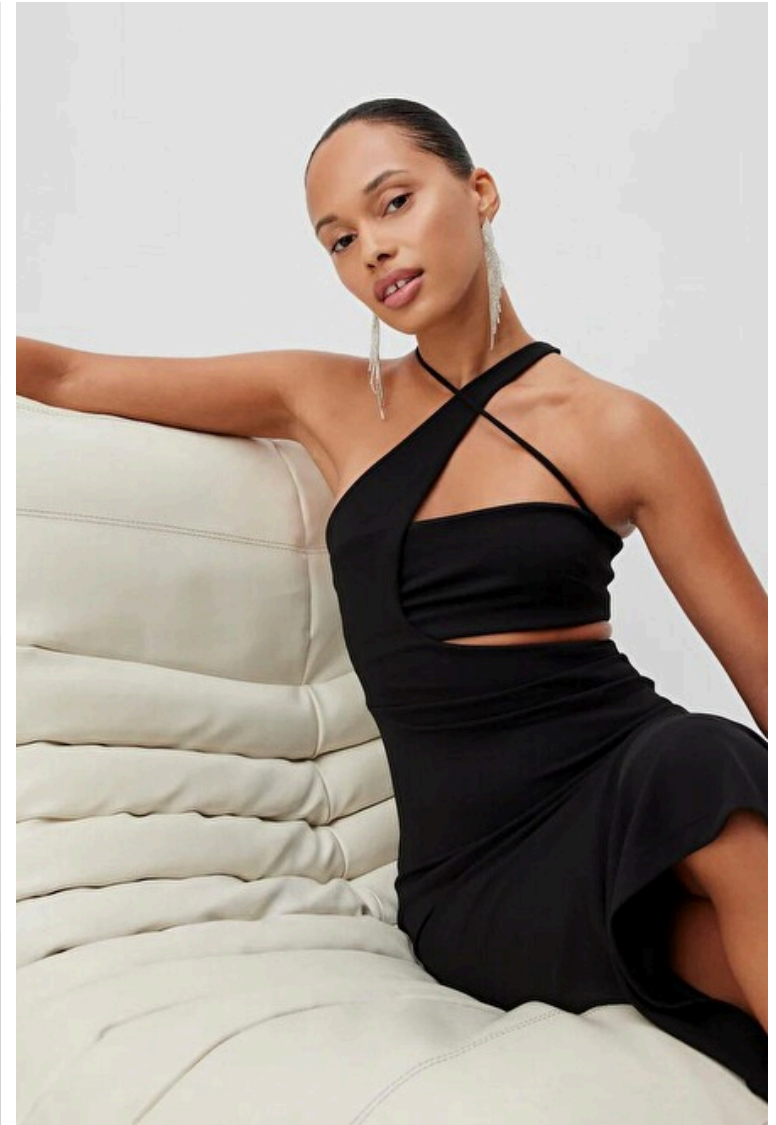

Sophia Klebeck

Height 172cm / 5' 7.5"

Bust 84cm / 33"

Waist 63cm / 25"

Hips 94cm / 37"

Shoes EU/US/UK 38 / 7.5 / 5

Eyes Brown

Hair Brown