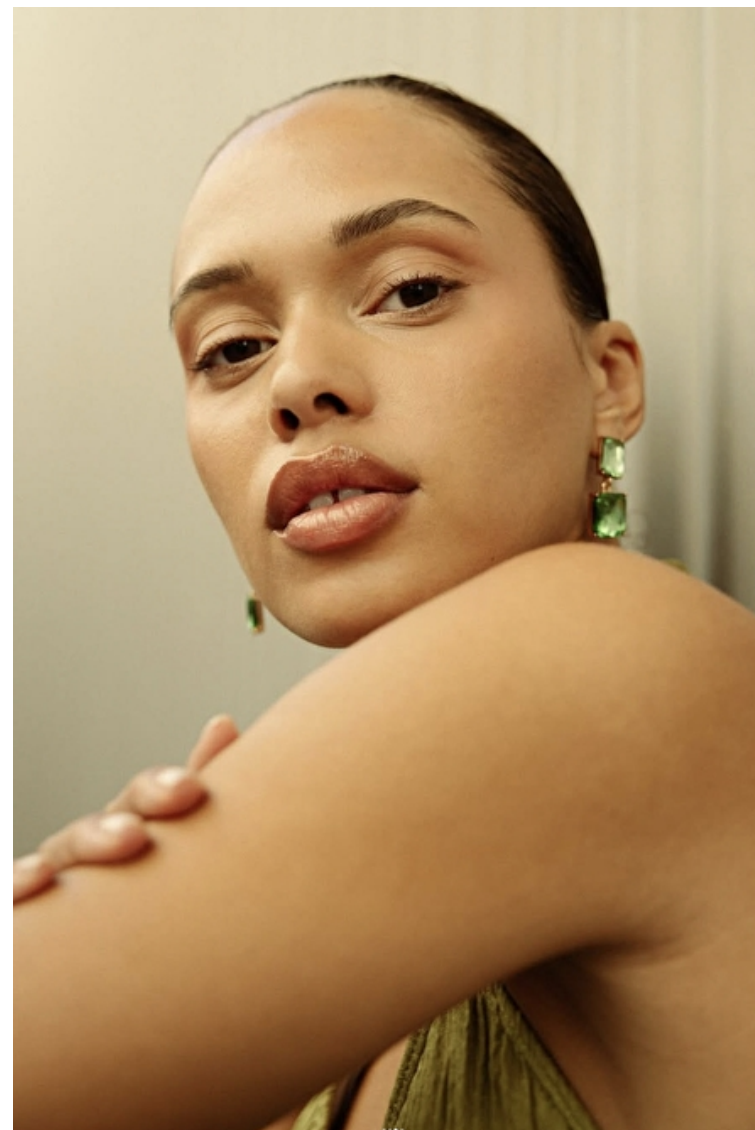

Eyes Brown

Hair Brown

Sophia Klebeck

Height 172cm / 5' 7.5"

Bust 80cm / 31.5"

Waist 62cm / 24.5"

Hips 91cm / 36"

Shoes EU/US/UK 38 / 7.5 / 5