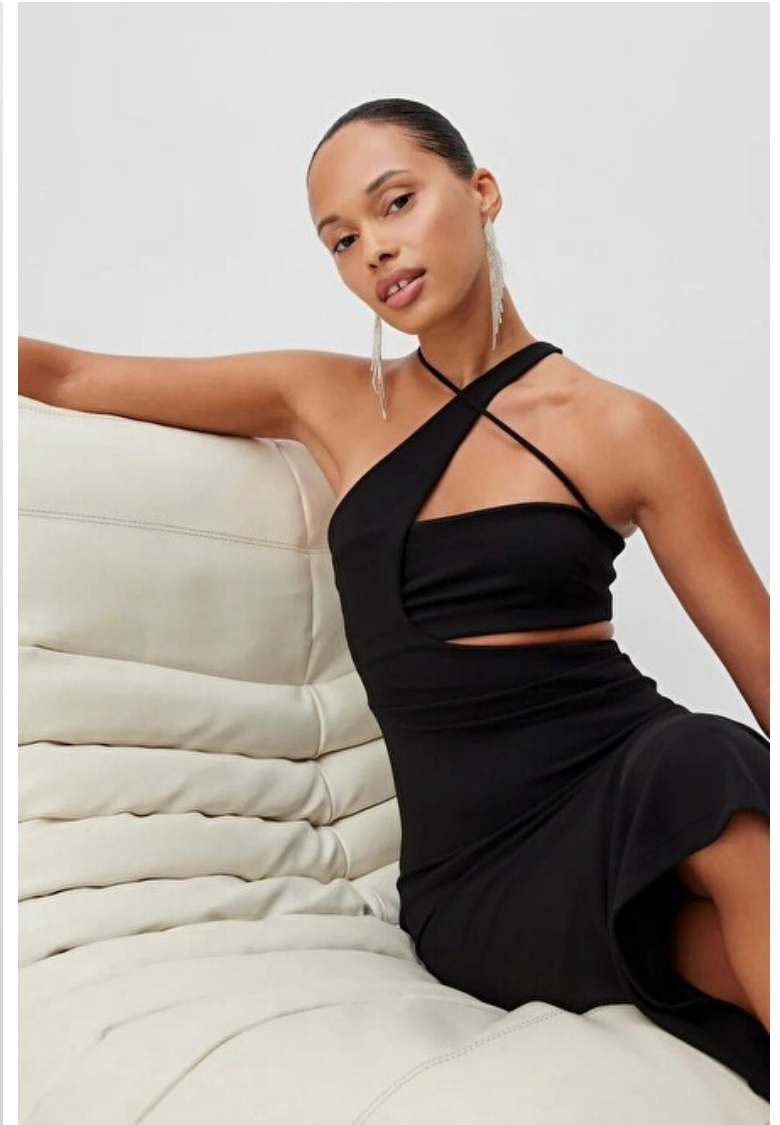

Sophia Klebeck

Height 172cm / 5' 7.5"

Bust 80cm / 31.5"

Waist 62cm / 24.5"

Hips 91cm / 36"

Shoes EU/US/UK 38 / 7.5 / 5

Eyes Brown

Hair Brown