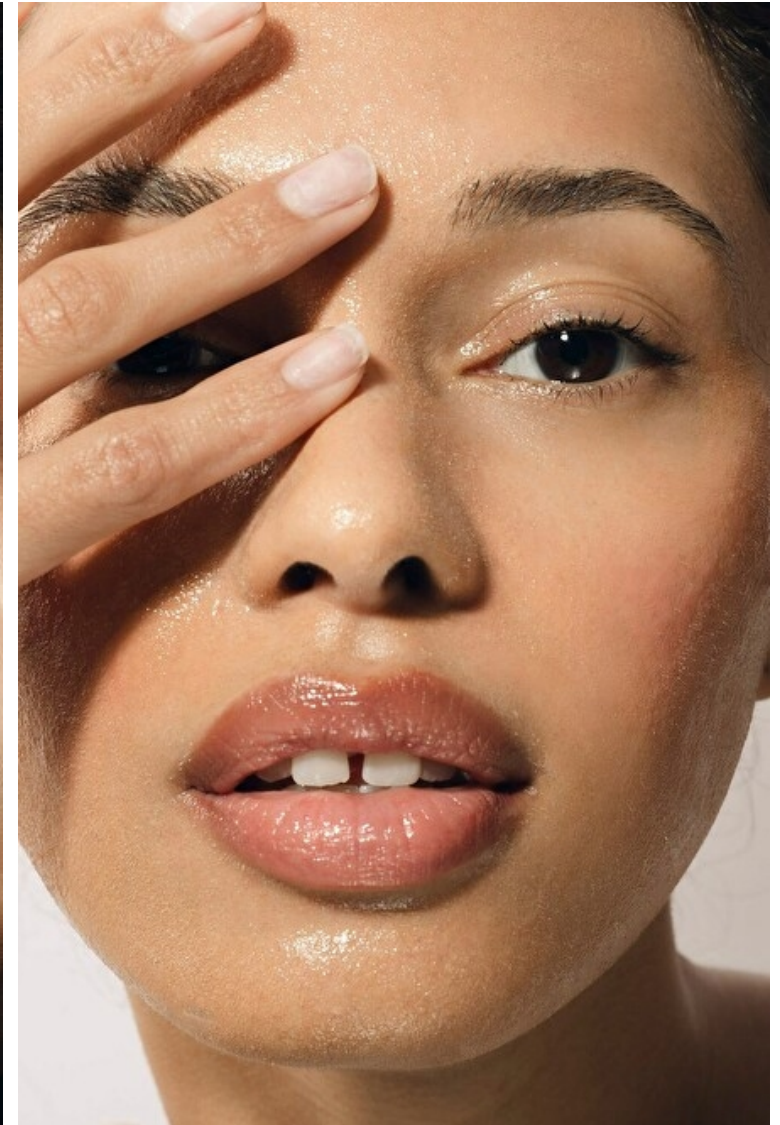

Sophia Klebeck

Height 172cm / 5' 7.5"

Bust 80cm / 31.5"

Waist 62cm / 24.5"

Hips 91cm / 36"

Shoes EU/US/UK 38 / 7.5 / 5

Eyes Brown

Hair Brown