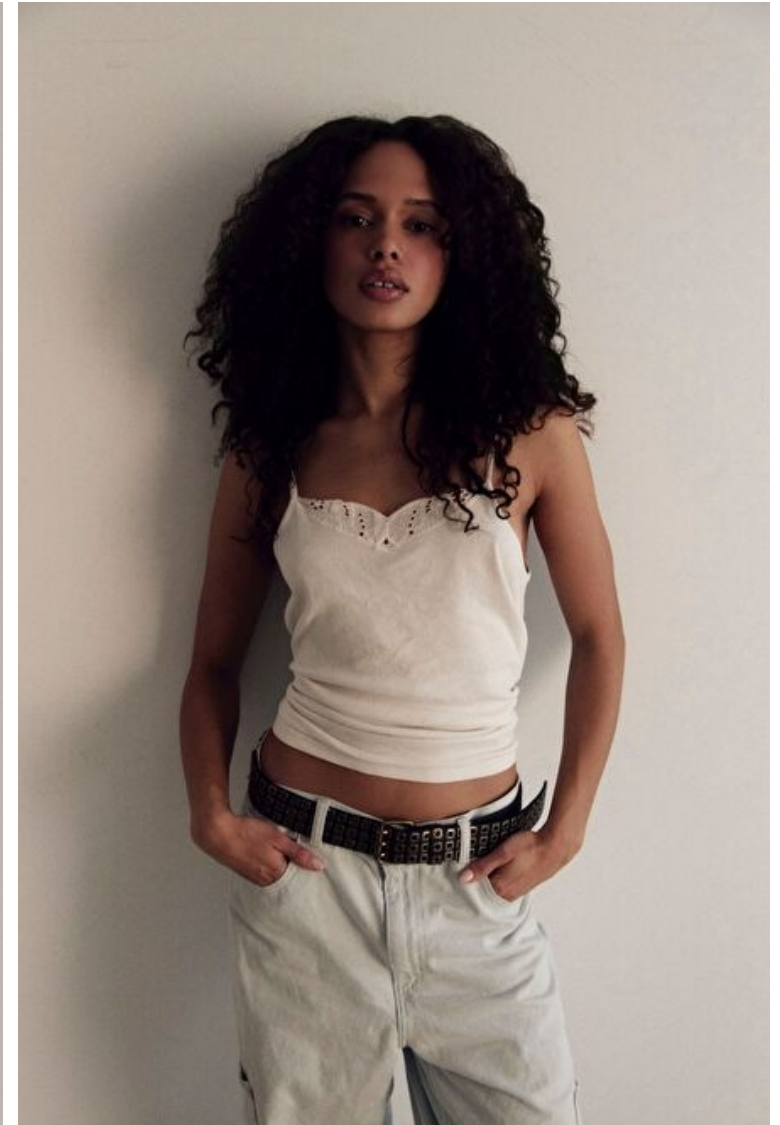

Sophia Klebeck

Height 172cm / 5' 7.5"

Bust 80cm / 31.5"

Waist 62cm / 24.5"

Hips 91cm / 36"

Shoes EU/US/UK 38 / 7.5 / 5

Eyes Brown

Hair Brown