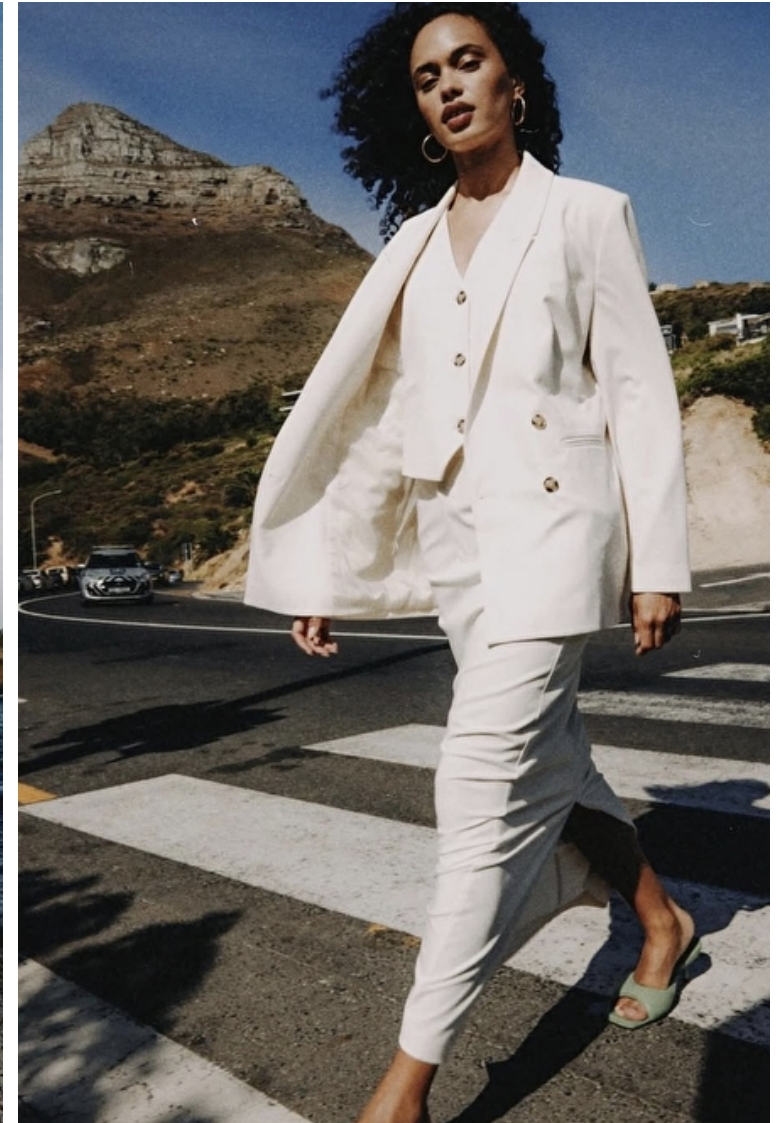

Bust 80cm / 31.5"

Waist 62cm / 24.5"

Hips 91cm / 36"

Shoes EU/US/UK 38 / 7.5 / 5

Eyes Brown

Hair Brown

Sophia Klebeck

Height 172cm / 5' 7.5"