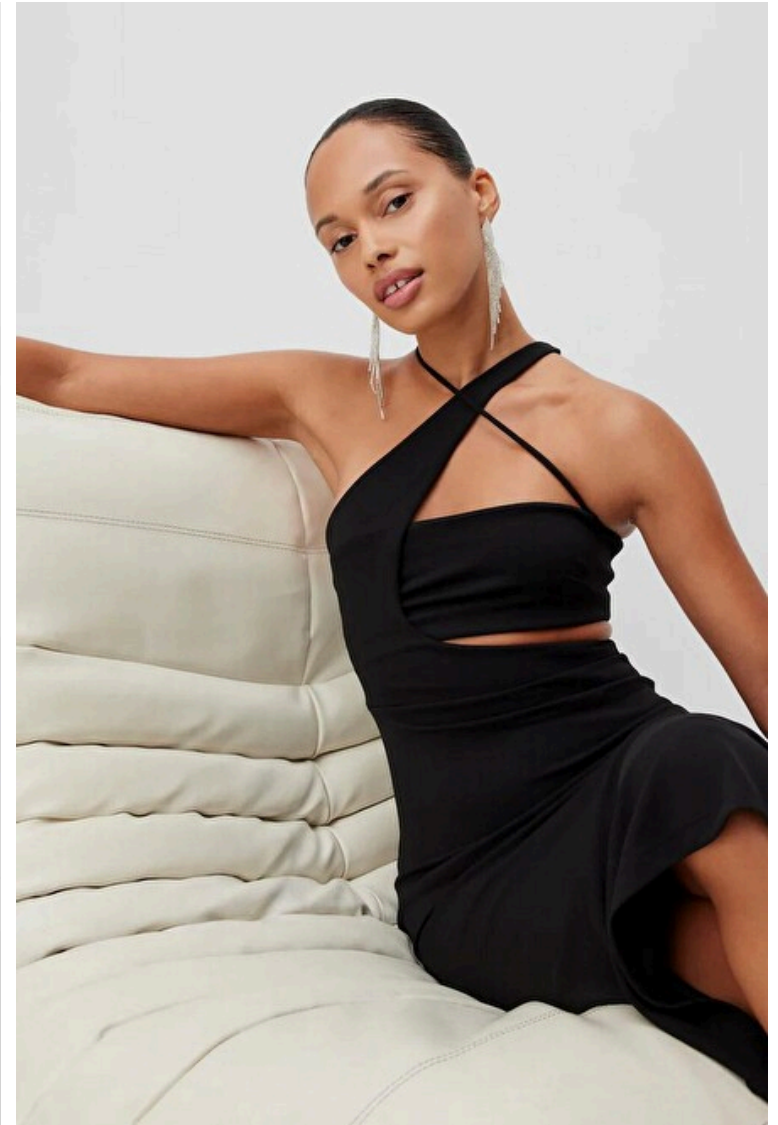

Sophia Klebeck

Height 172cm / 5' 7.5"

Bust 84cm / 33"

Waist 63cm / 25"

Hips 94cm / 37"

Shoes EU/US/UK 38 / 7.5 / 5

Eyes Brown

Hair Brown