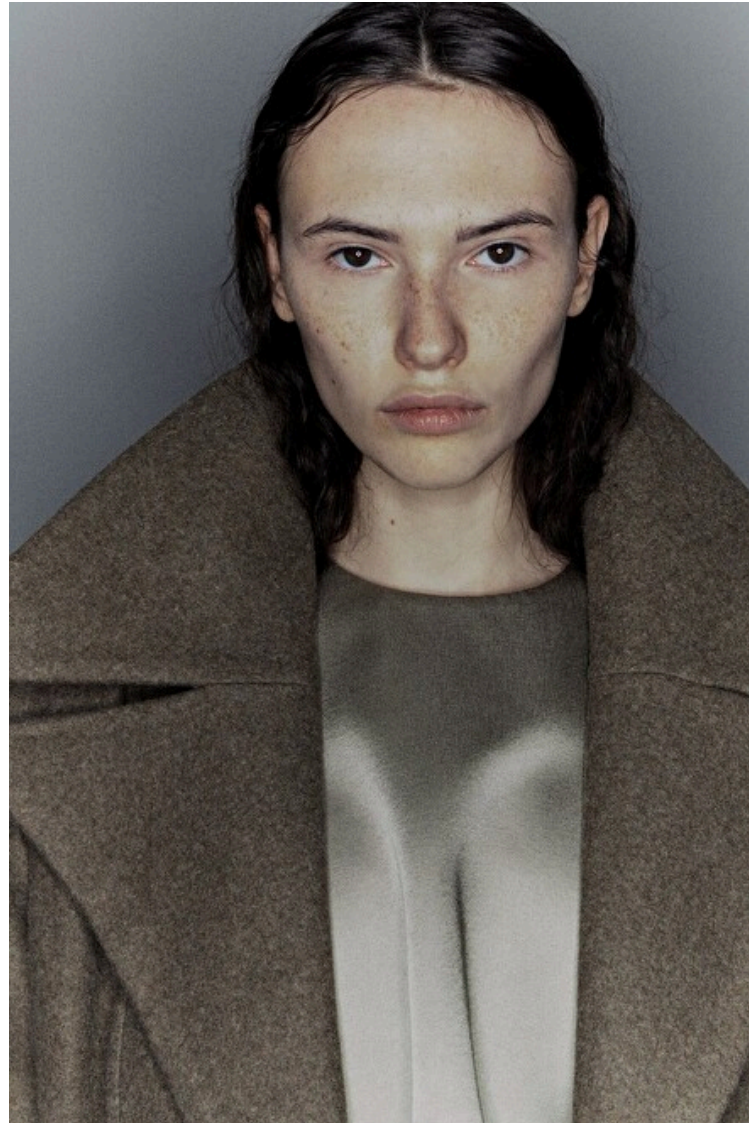

## Stefaniia

Height 178cm / 5' 10.0"

Bust 83cm / 32.5"

Waist 60cm / 23.5"

Hips 91cm / 36"

Shoes EU/US/UK 39 / 8 / 6

Eyes Hazel

Hair Dark brown