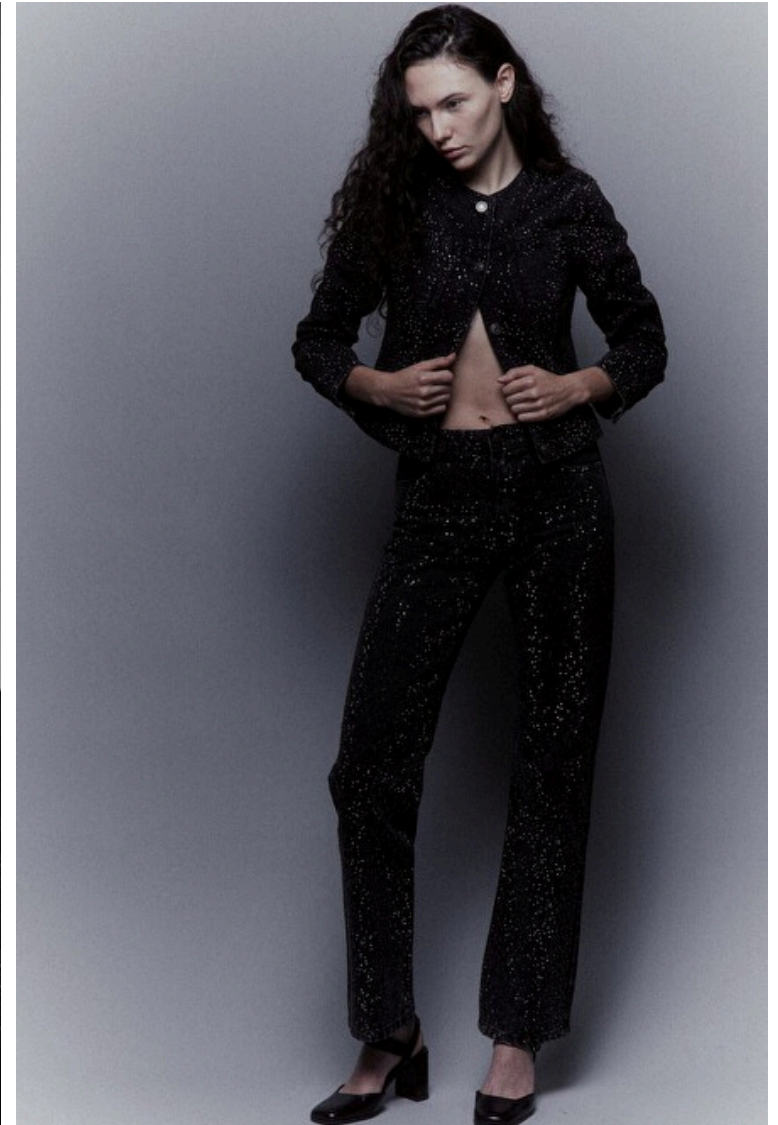

## Stefaniia

Height 178cm / 5' 10.0"

Bust 83cm / 32.5"

Waist 60cm / 23.5"

Hips 91cm / 36"

Shoes EU/US/UK 39 / 8 / 6

Eyes Hazel

Hair Dark brown