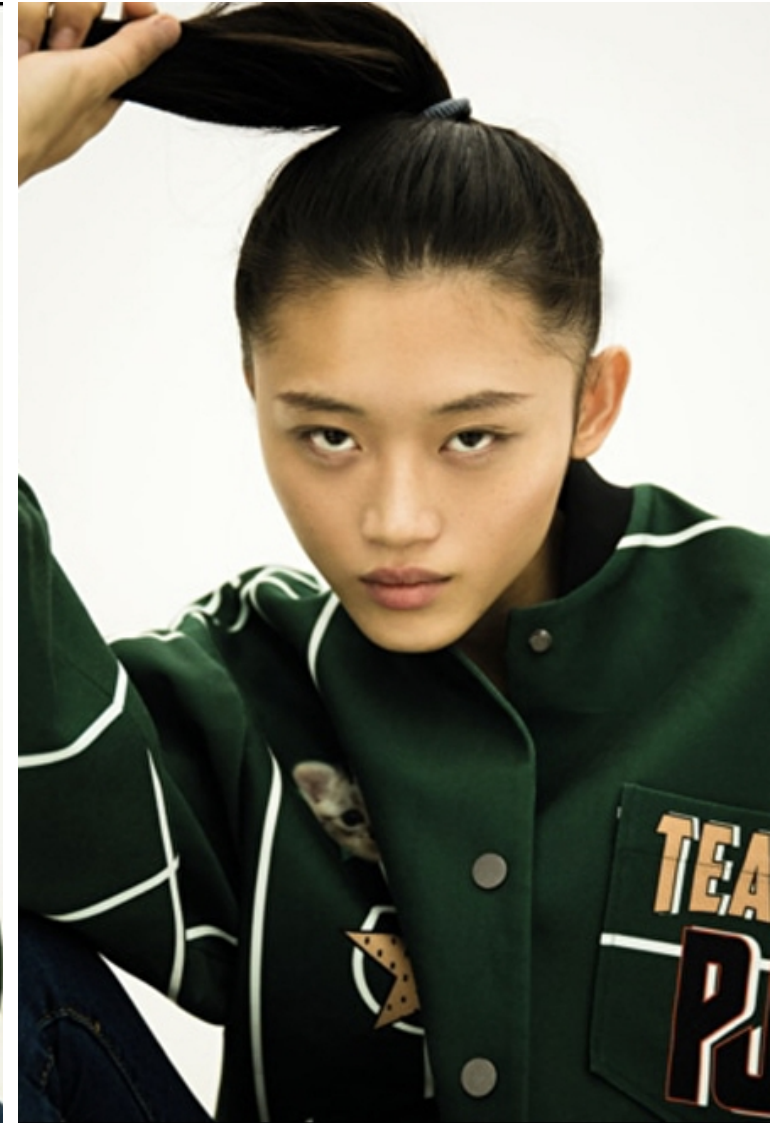

## Suyu Huang

Height 178cm / 5' 10.0"

Bust 78cm / 30.5"

Waist 62cm / 24.5"

Hips 89cm / 35"

Shoes EU/US/UK 40 / 9 / 7

Eyes Brown

Hair Dark brown