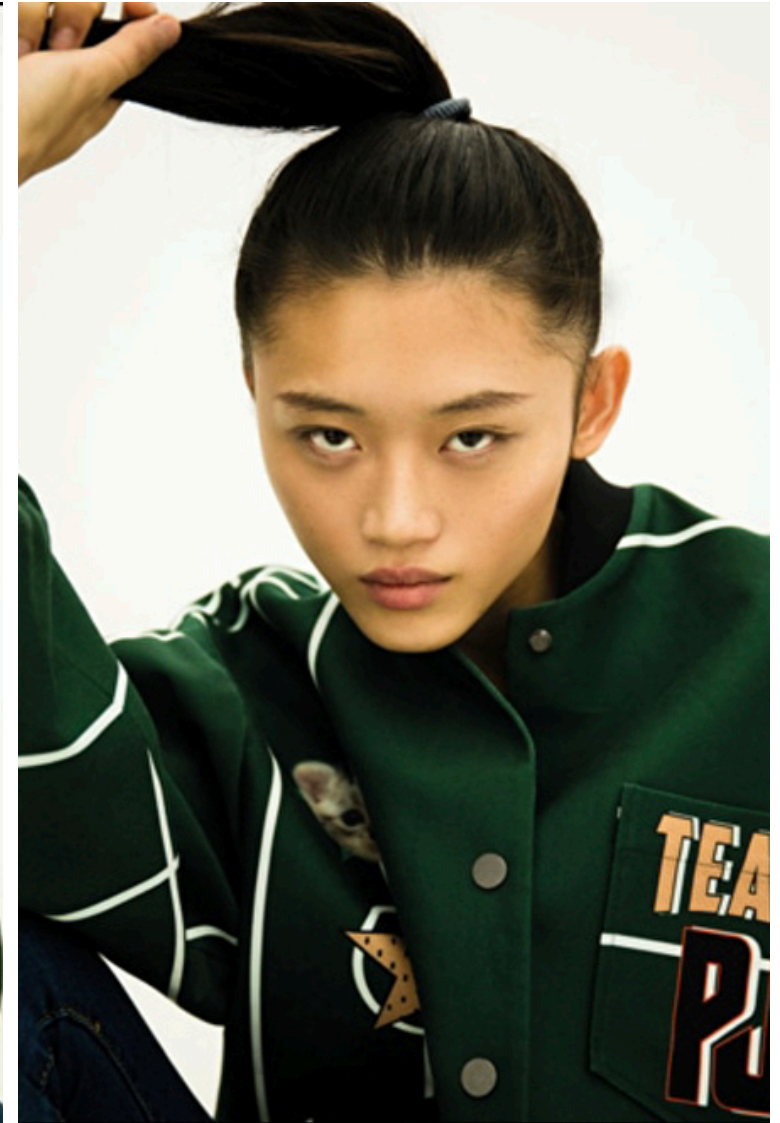

## Suyu Huang

Height 178cm / 5' 10.0"

Bust 78cm / 30.5"

Waist 62cm / 24.5"

Hips 89cm / 35"

Shoes EU/US/UK 40 / 9 / 7

Eyes Brown

Hair Dark brown