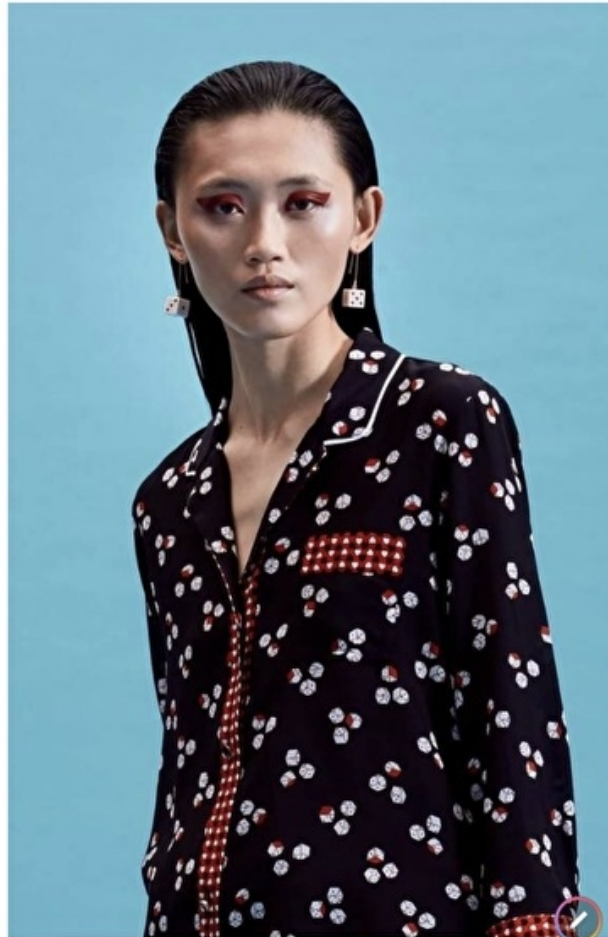

Select

MODEL MANAGEMENT

Grev Turegatan 18, Stockholm, 11446, Stockholm, Sweden

Phone: 08-545 866 66 Email: info.stockholm@selectmodel.com Website: <https://www.selectmodel.com/>

Suyu Huang

Height 178cm / 5' 10.0"

Bust 78cm / 30.5"

Waist 62cm / 24.5"

Hips 89cm / 35"

Shoes EU/US/UK 40 / 9 / 7

Eyes Brown

Hair Dark brown

M A R N I