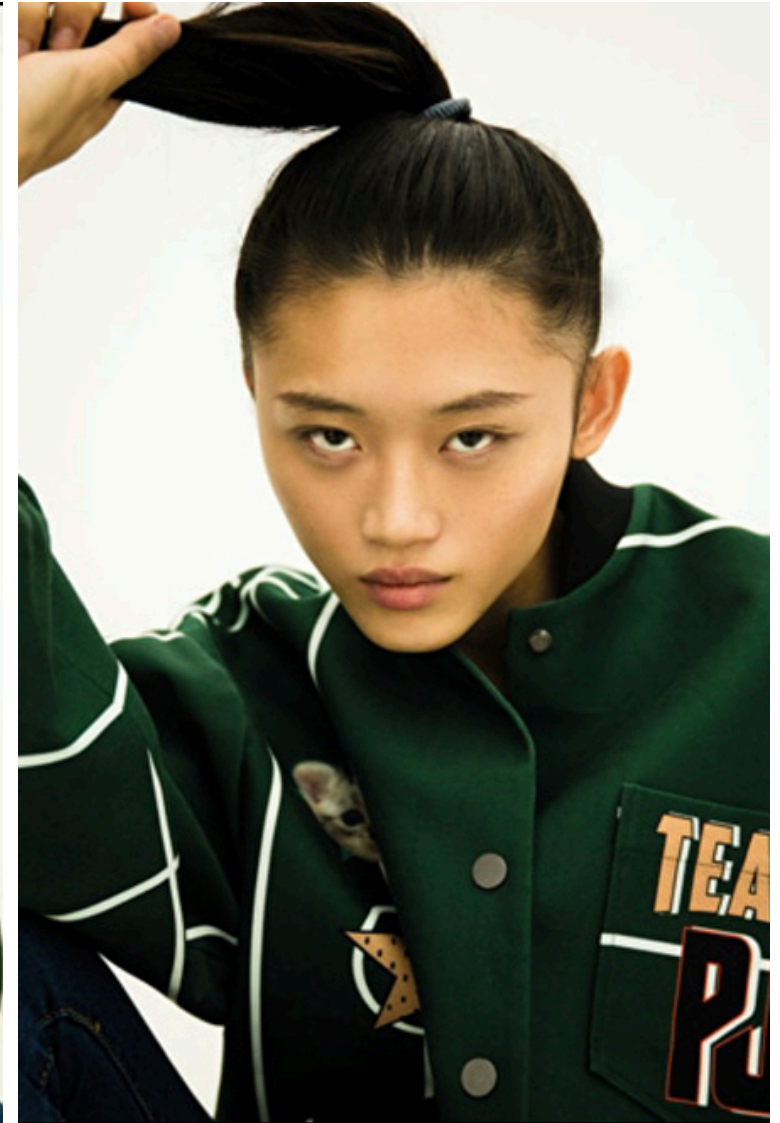

Bust 78cm / 30.5"

Waist 62cm / 24.5"

Hips 89cm / 35"

Shoes EU/US/UK 40 / 9 / 7

Eyes Brown

Hair Dark brown

Select

MODEL MANAGEMENT