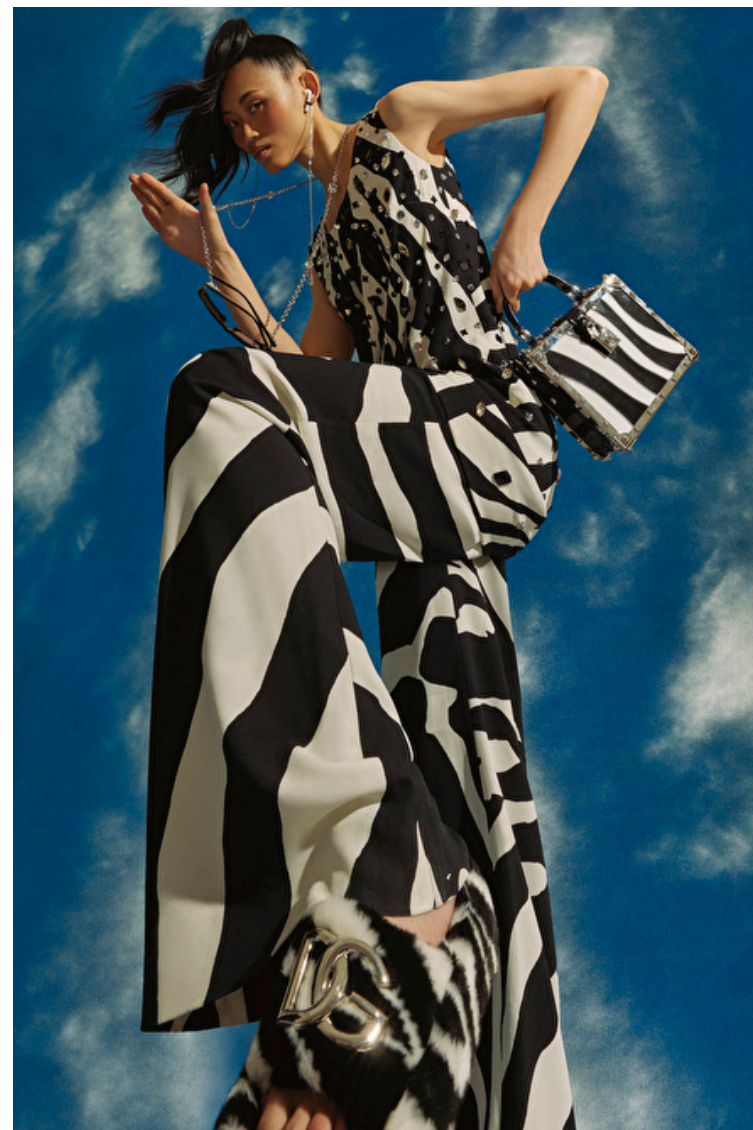

## Suyu Huang

Height 178cm / 5' 10.0"

Bust 78cm / 30.5"

Waist 62cm / 24.5"

Hips 89cm / 35"

Shoes EU/US/UK 40 / 9 / 7

Eyes Brown

Hair Dark brown