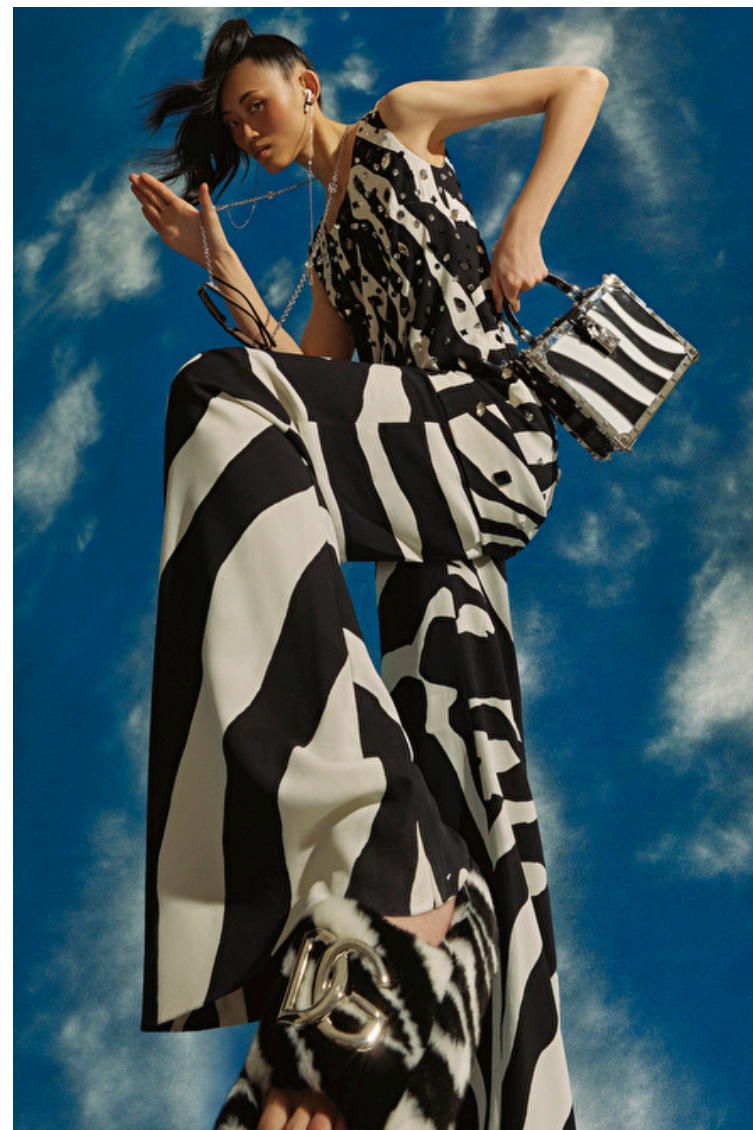

Suyu Huang

Height 178cm / 5' 10.0"

Bust 78cm / 30.5"

Waist 62cm / 24.5"

Hips 89cm / 35"

Shoes EU/US/UK 40 / 9 / 7

Eyes Brown

Hair Dark brown