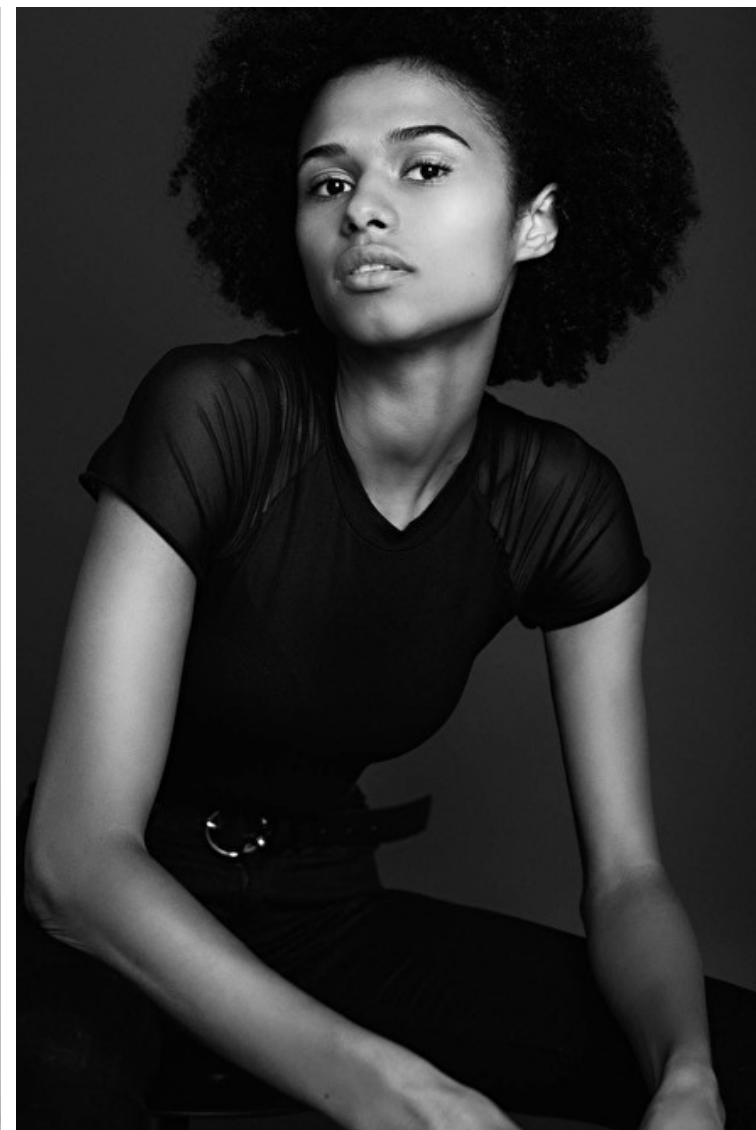

Select

MODEL MANAGEMENT

Grev Turegatan 18, Stockholm, 00000, Sweden, Sweden

Phone: 08-545 866 66 Email: info.stockholm@selectmodel.com Website: <https://www.selectmodel.com/>

Symilone Van Damme

Height 177cm / 5' 9.5"

Bust 81cm / 32"

Waist 64cm / 25"

Hips 89cm / 35"

Shoes EU/US/UK 39 / 8 / 6

Eyes Brown

Hair Dark brown