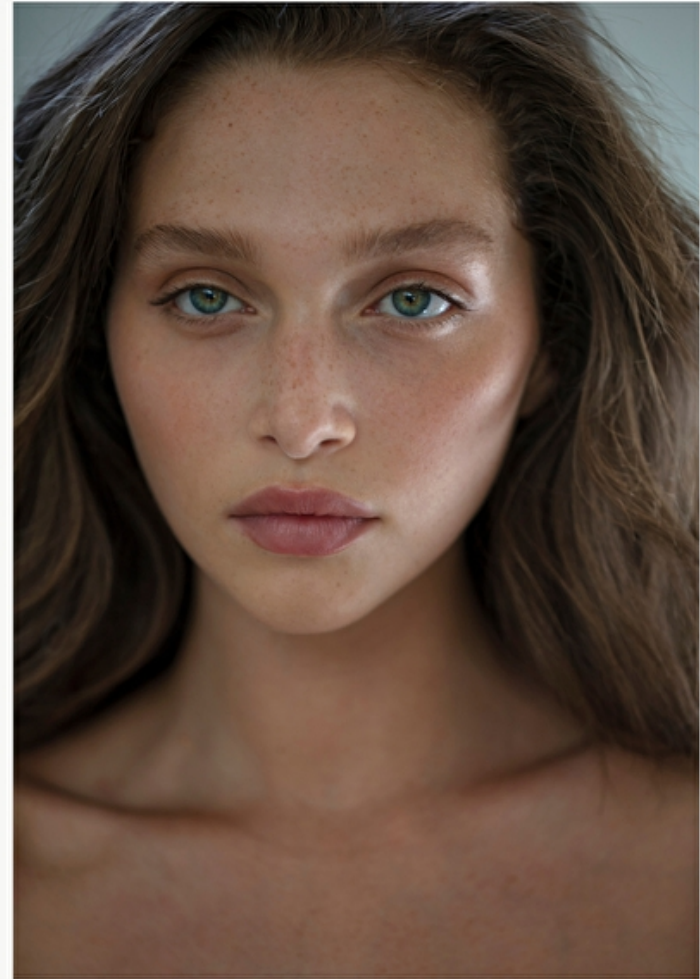

Talia W

Height 170cm / 5' 7.0"

Bust 84cm / 33"

Waist 65cm / 25.5"

Hips 92cm / 36"

Shoes EU/US/UK 39 / 8 / 6

Eyes Green

Hair Dark brown

Cup D

Talia W

Height 170cm / 5' 7.0"

Bust 84cm / 33"

Waist 65cm / 25.5"

Hips 92cm / 36"

Shoes EU/US/UK 39 / 8 / 6

Eyes Green