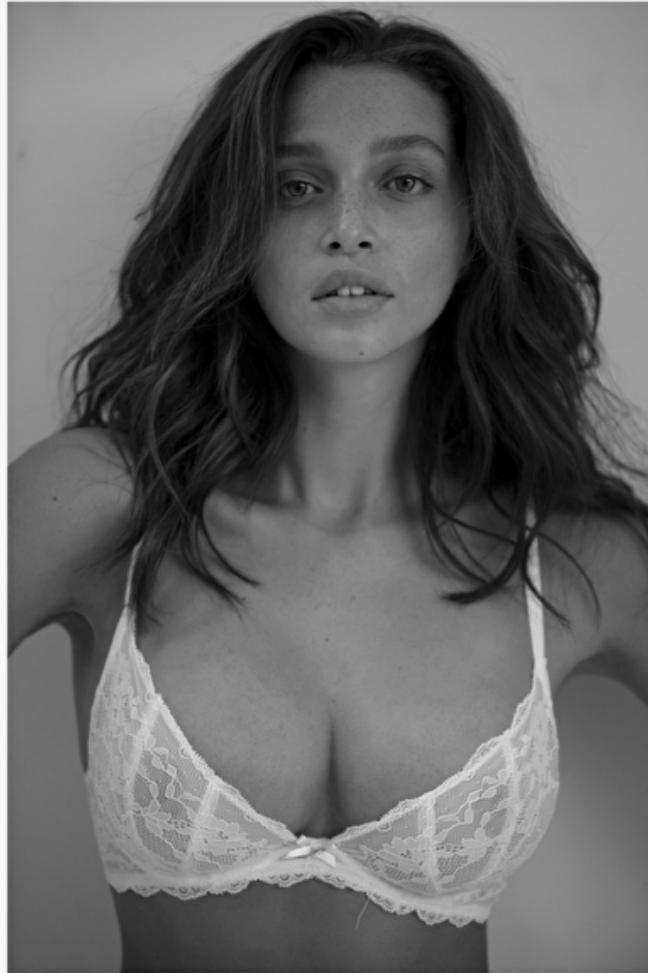

Bust 84cm / 33"

Waist 65cm / 25.5"

Hips 92cm / 36"

Shoes EU/US/UK 39 / 8 / 6

Eyes Green

Hair Dark brown

Cup D

Select