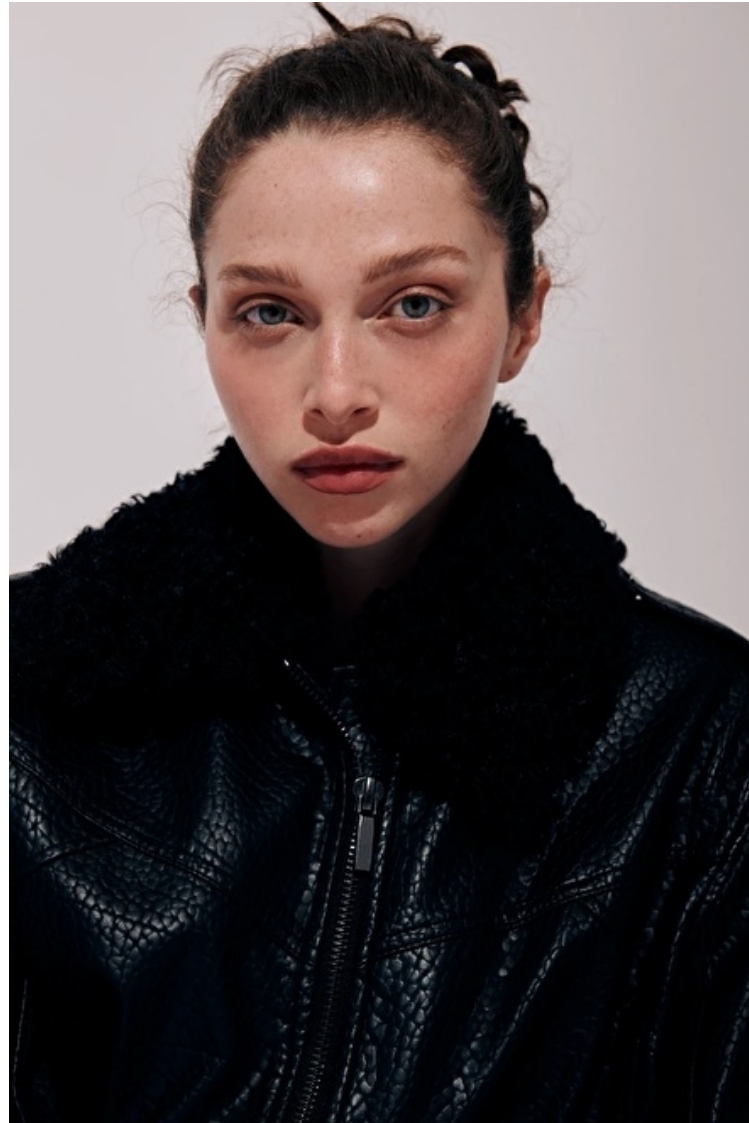

Waist 65cm / 25.5"

Hips 92cm / 36"

Shoes EU/US/UK 39 / 8 / 6

Eyes Green

Hair Dark brown

Cup D

Select

MODEL MANAGEMENT