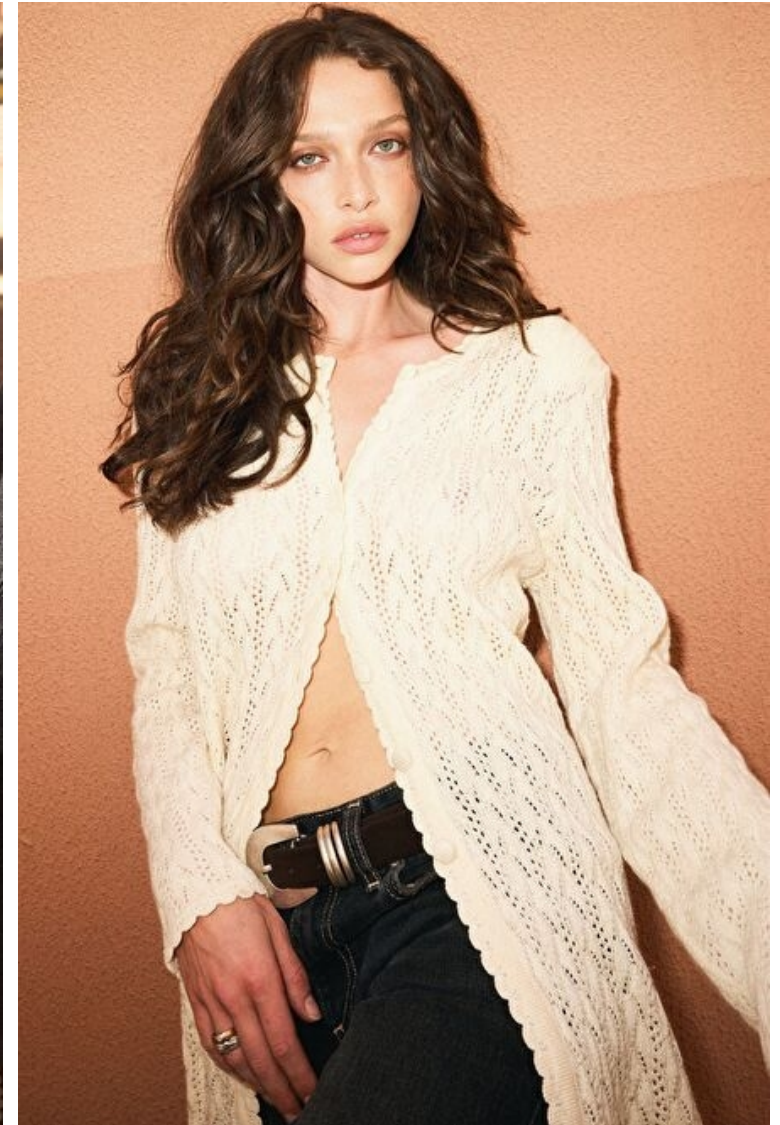

Talia W

Height 170cm / 5' 7.0"

Bust 84cm / 33"

Waist 65cm / 25.5"

Hips 92cm / 36"

Shoes EU/US/UK 39 / 8 / 6

Eyes Green

Hair Dark brown

Cup D