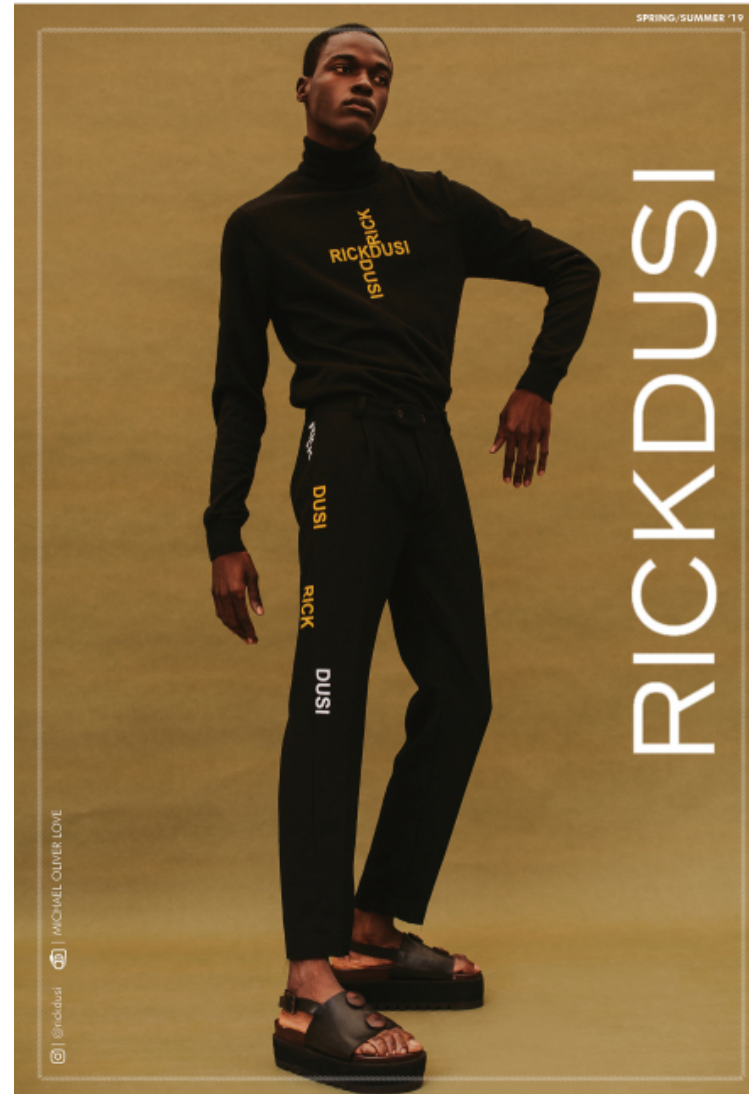

Select

MODEL MANAGEMENT

Grev Turegatan 18, Stockholm, 00000, Sweden, Sweden

Phone: 08-545 866 66 Email: info.stockholm@selectmodel.com Website: <https://www.selectmodel.com/>

Terry F

Height 187cm / 6' 1.5"

Chest 92cm / 36"

Waist 82cm / 32.5"

Shoes EU/US/UK 44.5 / 11.5 /
10

Eyes Black

Hair Black