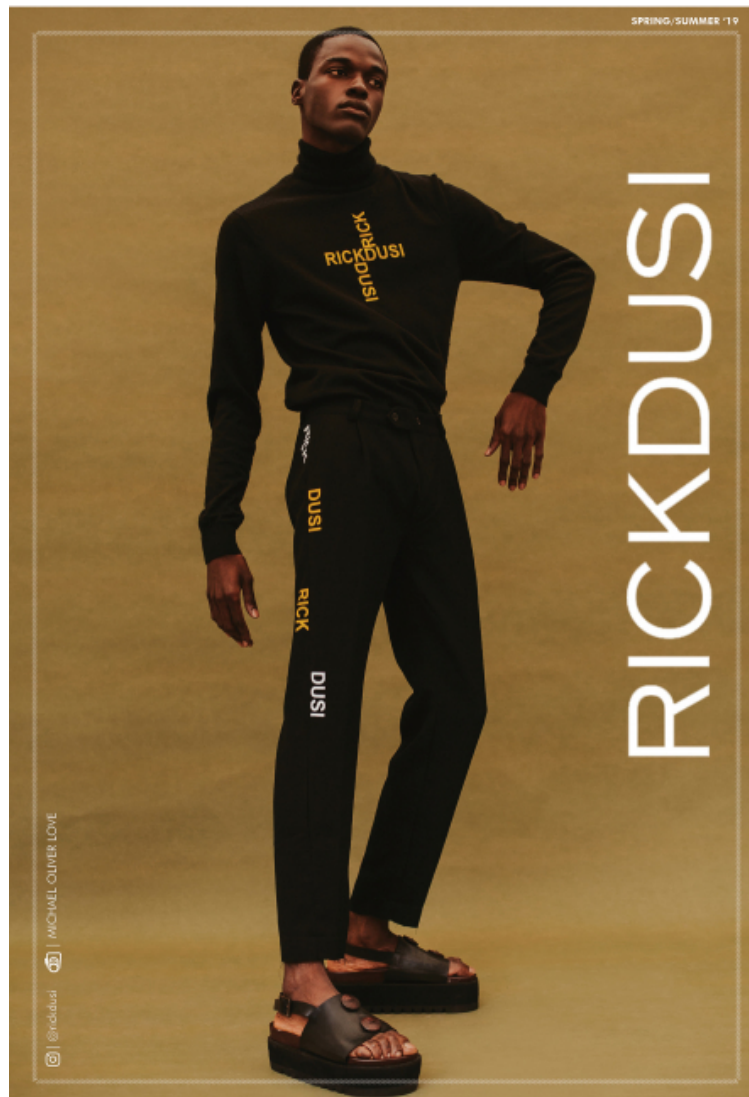

Select

MODEL MANAGEMENT

Grev Turegatan 18, Stockholm, 00000, Sweden, Sweden

Phone: 08-545 866 66 Email: info.stockholm@selectmodel.com Website: <https://www.selectmodel.com/>

Terry F

Height 187cm / 6' 1.5"

Chest 92cm / 36"

Waist 82cm / 32.5"

Shoes EU/US/UK 44.5 / 11.5 /
10

Eyes Black

Hair Black