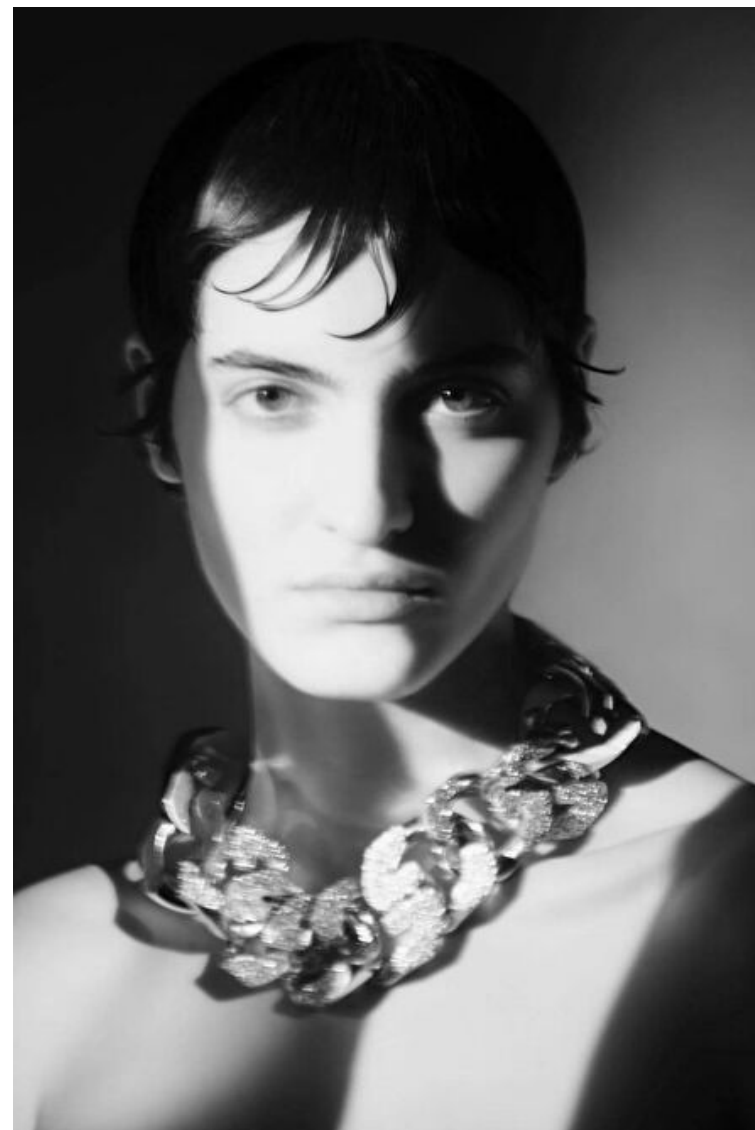

Waist 55cm / 21.5"

Hips 88cm / 34.5"

Shoes EU/US/UK 38 / 7.5 / 5

Eyes Green brown

Hair Dark brown

Select

MODEL MANAGEMENT

Grev Turegatan 18, Stockholm, 00000, Sweden, Sweden