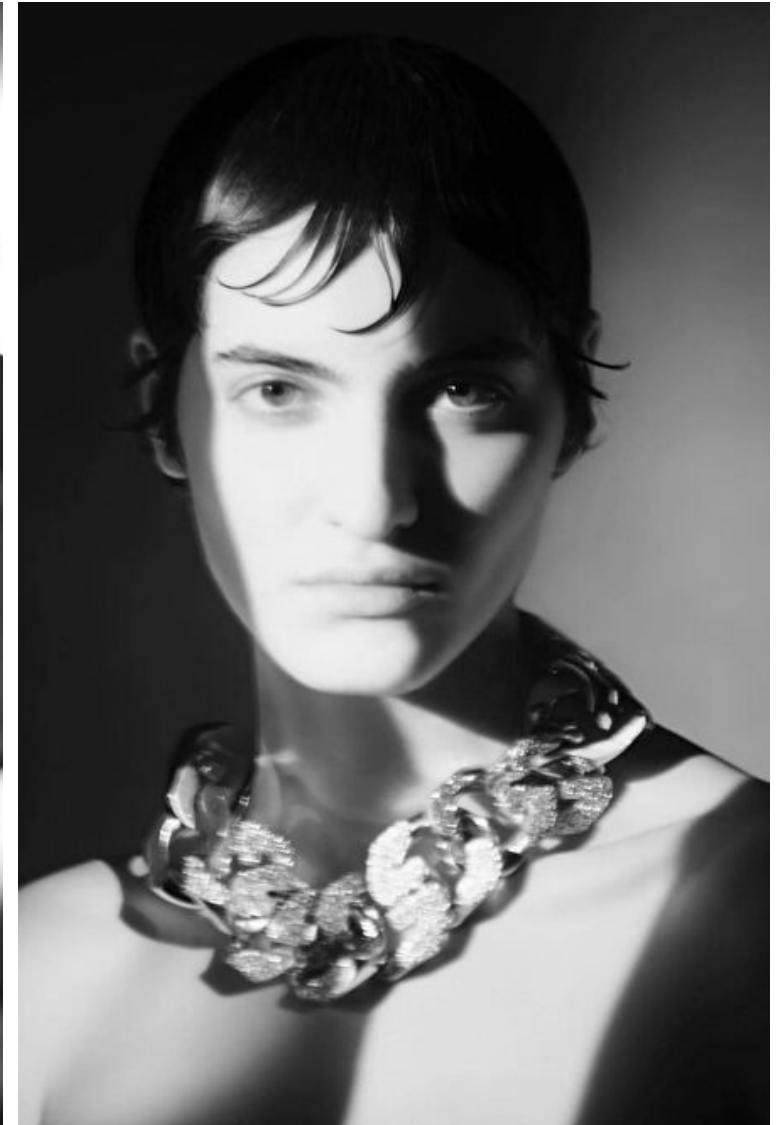

TIKO

Height 175cm / 5' 9.0"

Bust 77cm / 30.5"

Waist 55cm / 21.5"

Hips 88cm / 34.5"

Shoes EU/US/UK 38 / 7.5 / 5

Eyes Green brown

Hair Dark brown

Waist 55cm / 21.5"

Hips 88cm / 34.5"

Shoes EU/US/UK 38 / 7.5 / 5

Eyes Green brown

Hair Dark brown

Select

MODEL MANAGEMENT

Grev Turegatan 18, Stockholm, 00000, Sweden, Sweden