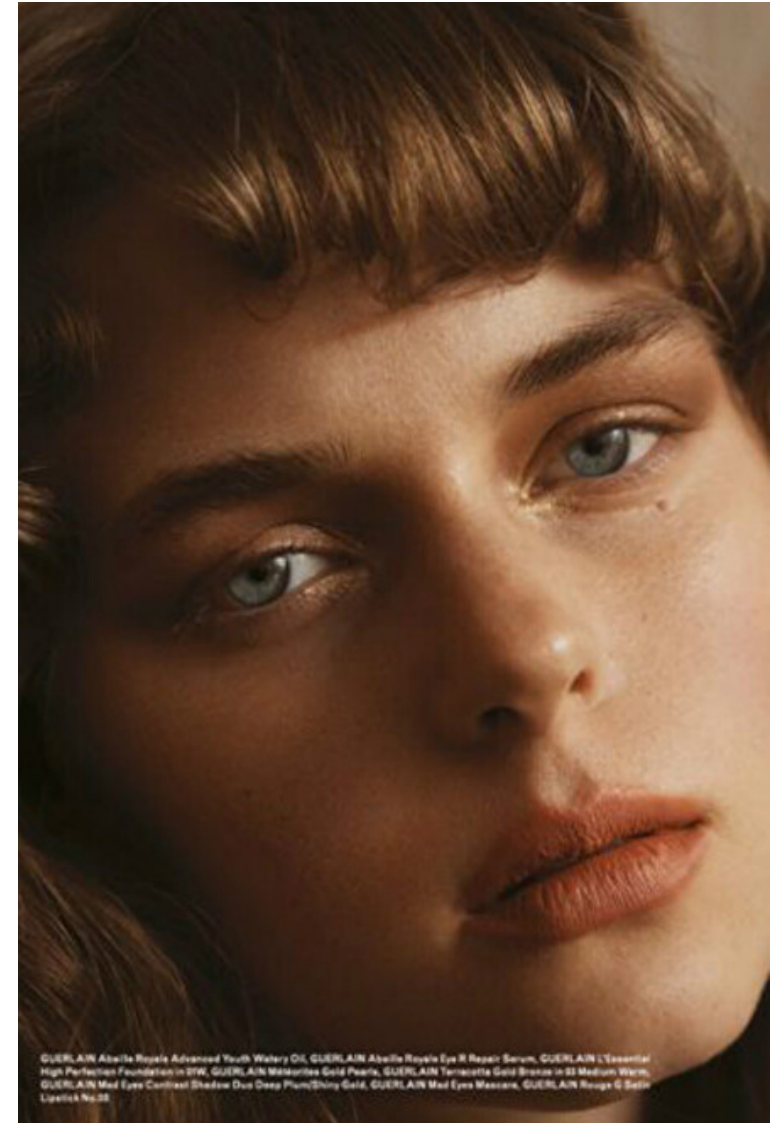

Tilda Jönsson

Height 178cm / 5' 10.0"

Bust 77cm / 30.5"

Waist 61cm / 24"

Hips 88cm / 34.5"

Shoes EU/US/UK 39 / 8 / 6

Eyes Blue

Hair Light brown

Location Stockholm

102