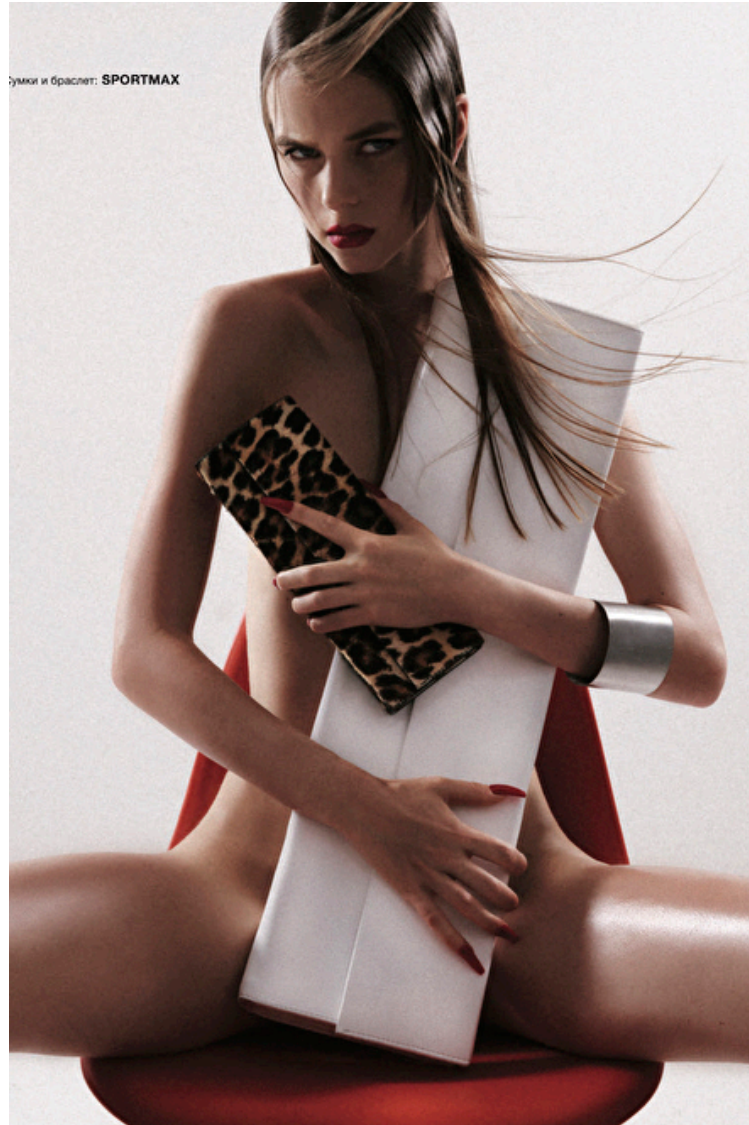

Bust 77cm / 30.5"

Waist 61cm / 24"

Hips 88cm / 34.5"

Shoes EU/US/UK 39 / 8 / 6

Eyes Blue

Hair Light brown

Location Stockholm

Select