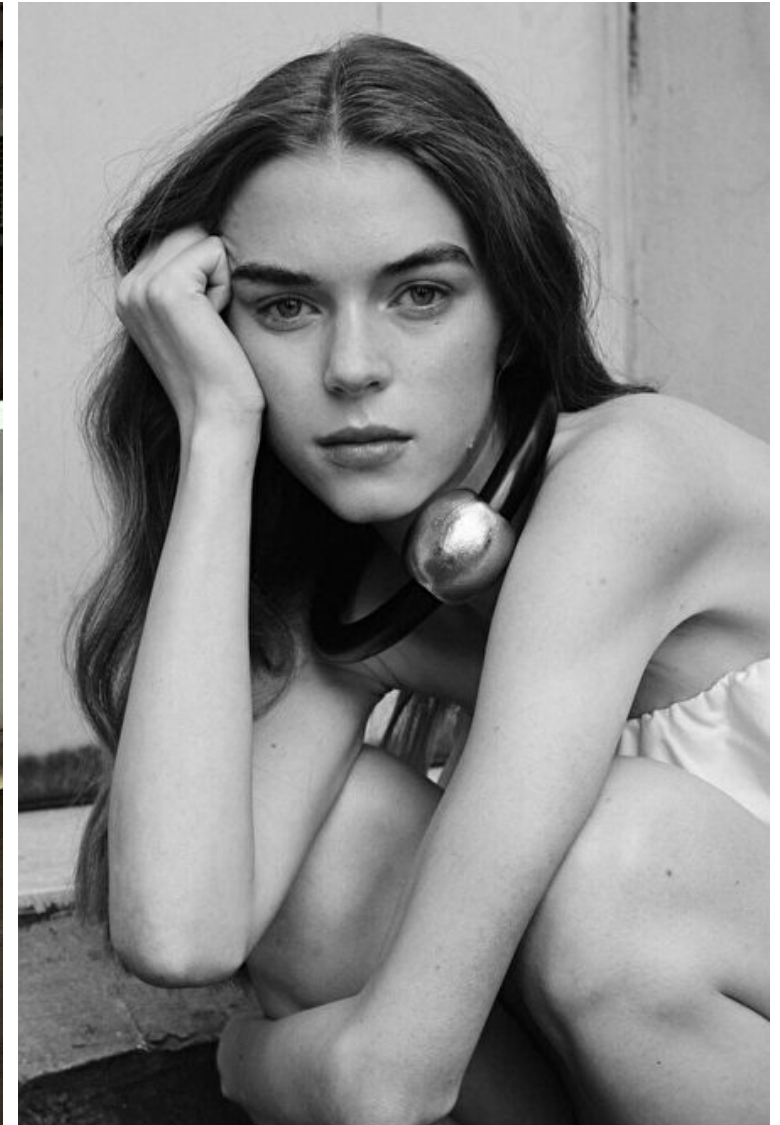

Bust 77cm / 30.5"

Waist 61cm / 24"

Hips 88cm / 34.5"

Shoes EU/US/UK 39 / 8 / 6

Eyes Blue

Hair Light brown

Location Stockholm

Select