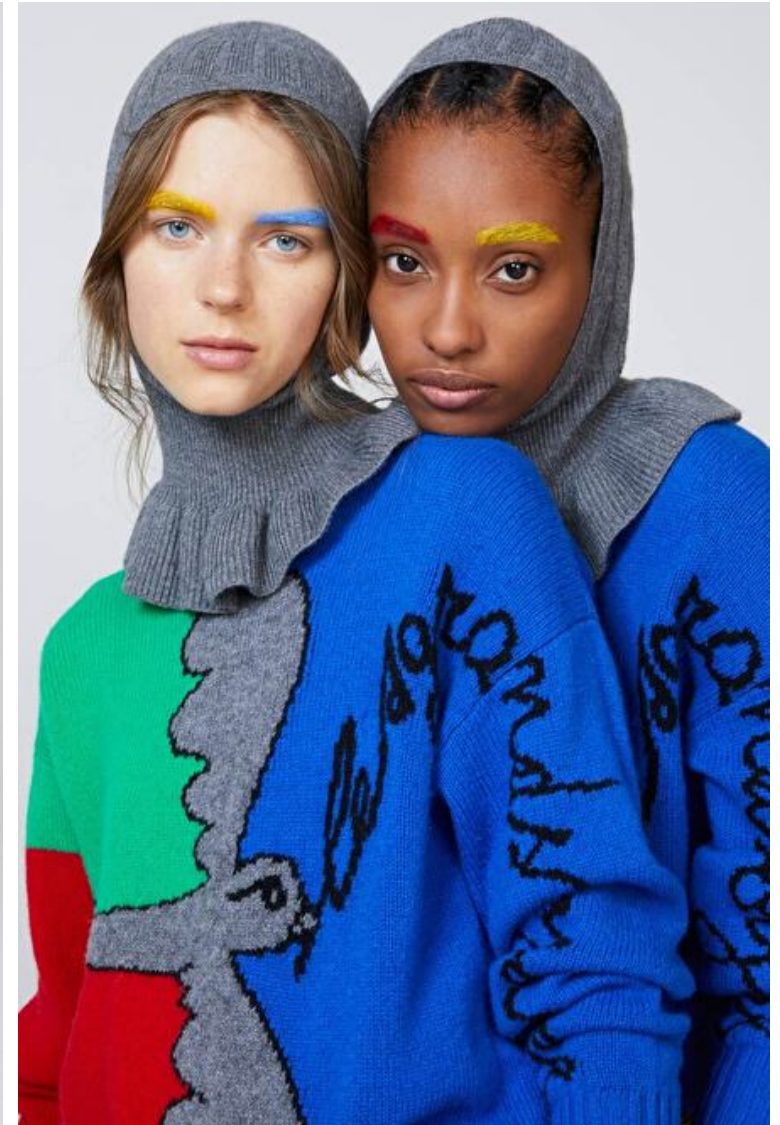

Bust 77cm / 30.5"

Waist 61cm / 24"

Hips 88cm / 34.5"

Shoes EU/US/UK 39 / 8 / 6

Eyes Blue

Hair Light brown

Location Stockholm

Select