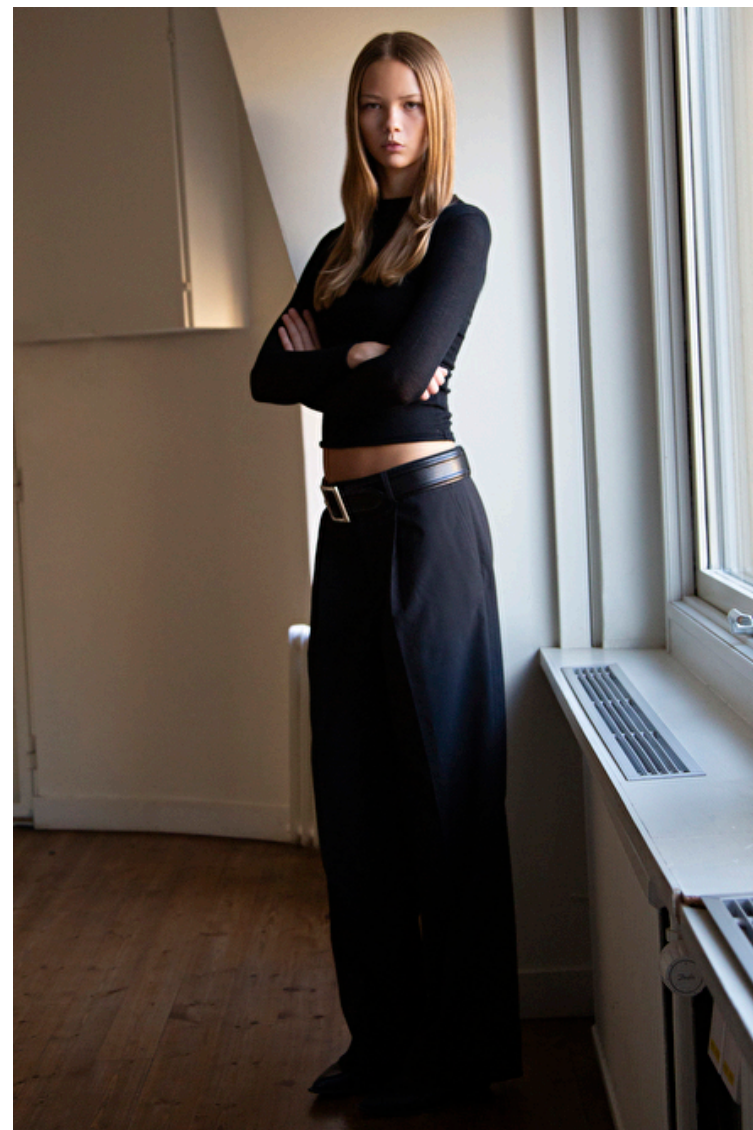

Select

MODEL MANAGEMENT

Grev Turegatan 18, Stockholm, 00000, Sweden, Sweden

Phone: 08-545 866 66 Email: info.stockholm@selectmodel.com Website: <https://www.selectmodel.com/>

Tilde E

Height 178cm / 5' 10.0"

Bust 87cm / 34.5"

Waist 62cm / 24.5"

Hips 89cm / 35"

Shoes EU/US/UK 39 / 8 / 6

Eyes Green brown

Hair Blond