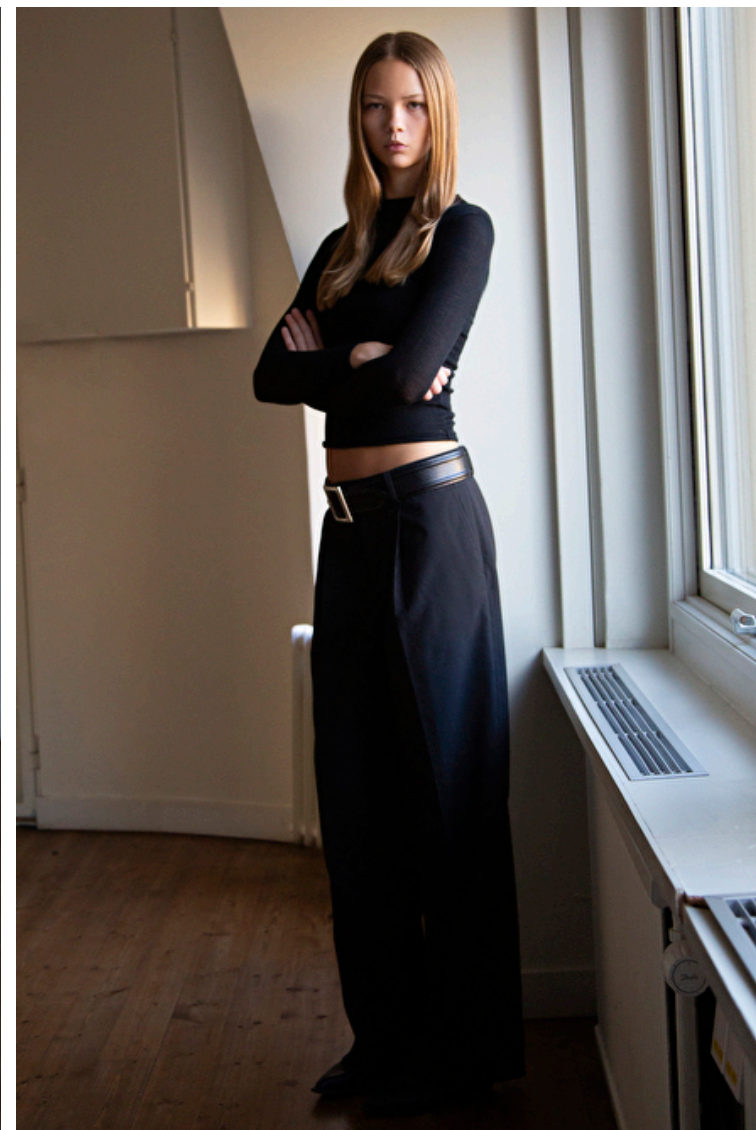

Select

MODEL MANAGEMENT

Grev Turegatan 18, Stockholm, 00000, Sweden, Sweden

Phone: 08-545 866 66 Email: info.stockholm@selectmodel.com Website: <https://www.selectmodel.com/>

Tilde E

Height 178cm / 5' 10.0"

Bust 87cm / 34.5"

Waist 62cm / 24.5"

Hips 89cm / 35"

Shoes EU/US/UK 39 / 8 / 6

Eyes Green brown

Hair Blond