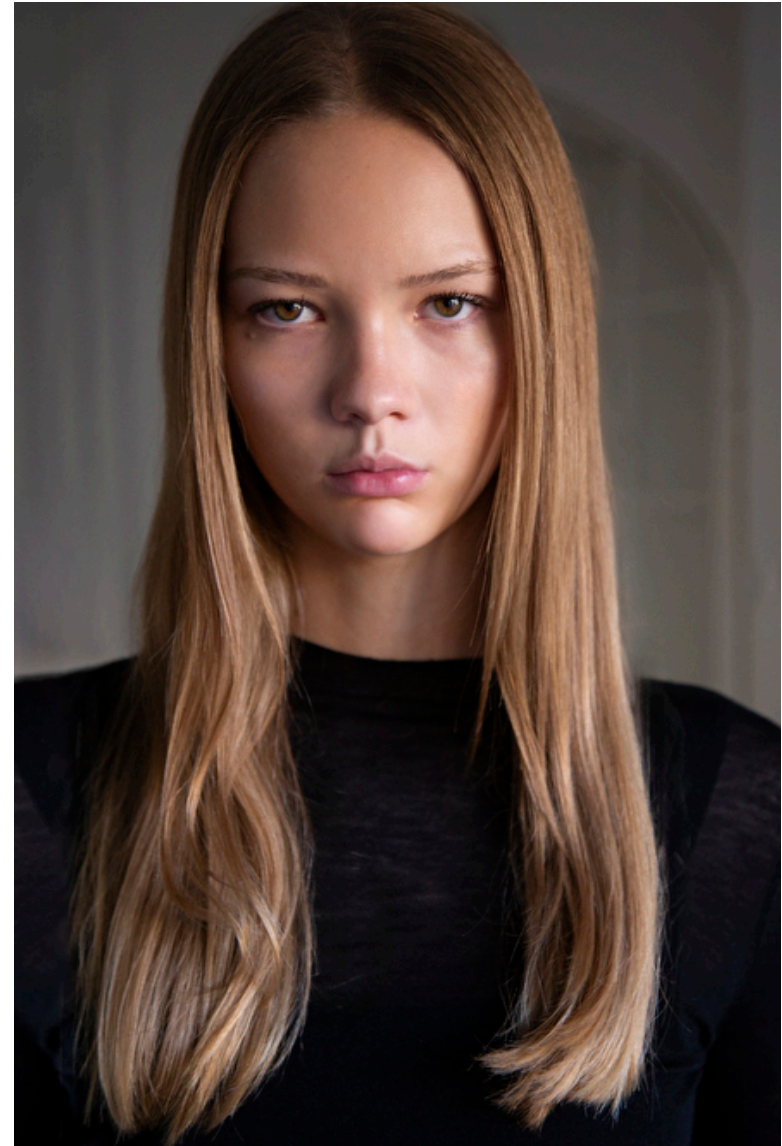

Tilde E

Height 178cm / 5' 10.0"

Bust 87cm / 34.5"

Waist 62cm / 24.5"

Hips 89cm / 35"

Shoes EU/US/UK 39 / 8 / 6

Eyes Green brown

Hair Blond