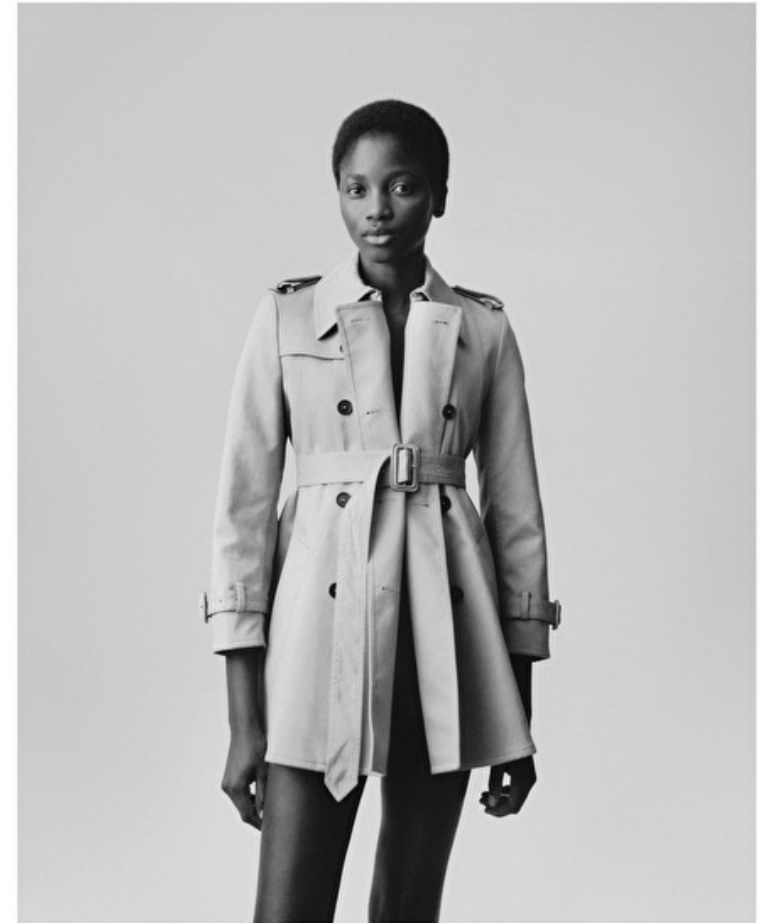

Select

MODEL MANAGEMENT

Grev Turegatan 18, Stockholm, 00000, Sweden, Sweden

Phone: 08-545 866 66 Email: info.stockholm@selectmodel.com Website: <https://www.selectmodel.com/>

Tina

Height 179cm / 5' 10.5"

Bust 77cm / 30.5"

Waist 62cm / 24.5"

Hips 89cm / 35"

Eyes Dark brown

Hair Black