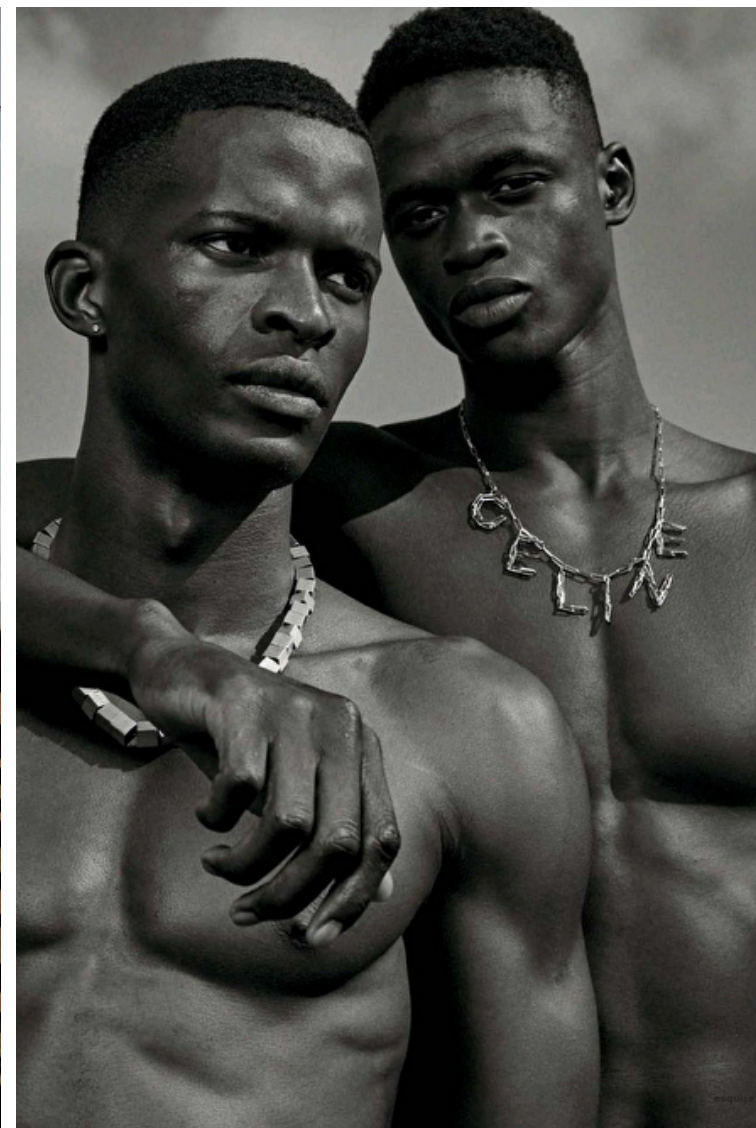

## TONI ENGONGA

Height 184cm / 6' 0.5"

Chest 91cm / 36"

Waist 70cm / 27.5"

Hips 91cm / 36"

Shoes EU/US/UK 42 / 9.5 / 8

Eyes Brown

Hair Black