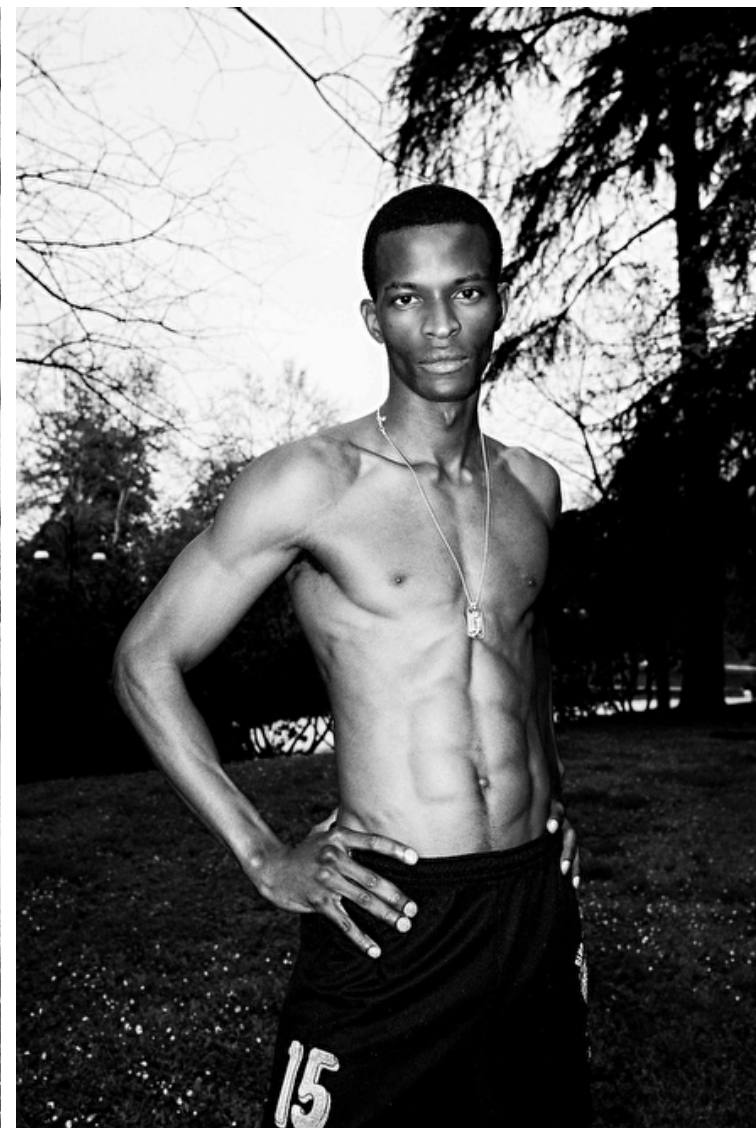

Chest 91cm / 36"

Waist 70cm / 27.5"

Hips 91cm / 36"

Shoes EU/US/UK 42 / 9.5 / 8

Eyes Brown

Hair Black

Select

MODEL MANAGEMENT