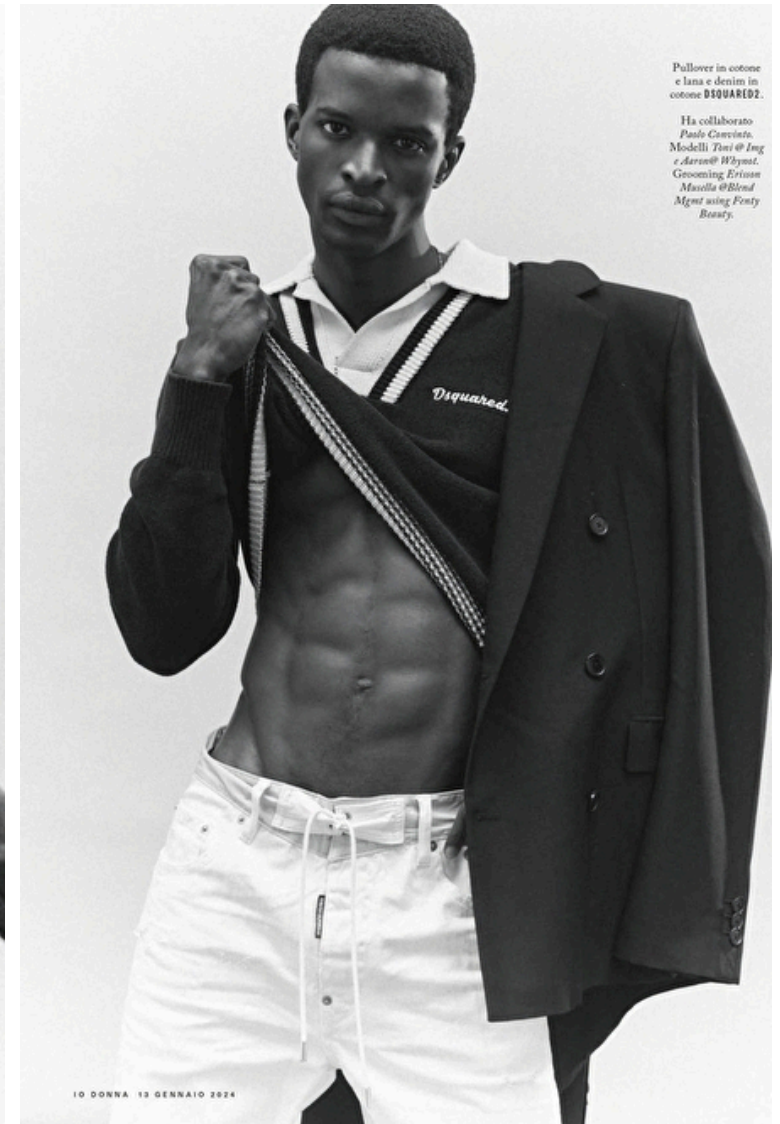

Select

MODEL MANAGEMENT

Grev Turegatan 18, Stockholm, 00000, Sweden, Sweden

Phone: 08-545 866 66 Email: info.stockholm@selectmodel.com Website: <https://www.selectmodel.com/>

TONI ENGONGA

Height 184cm / 6' 0.5"

Chest 91cm / 36"

Waist 70cm / 27.5"

Hips 91cm / 36"

Shoes EU/US/UK 42 / 9.5 / 8

Eyes Brown

Hair Black