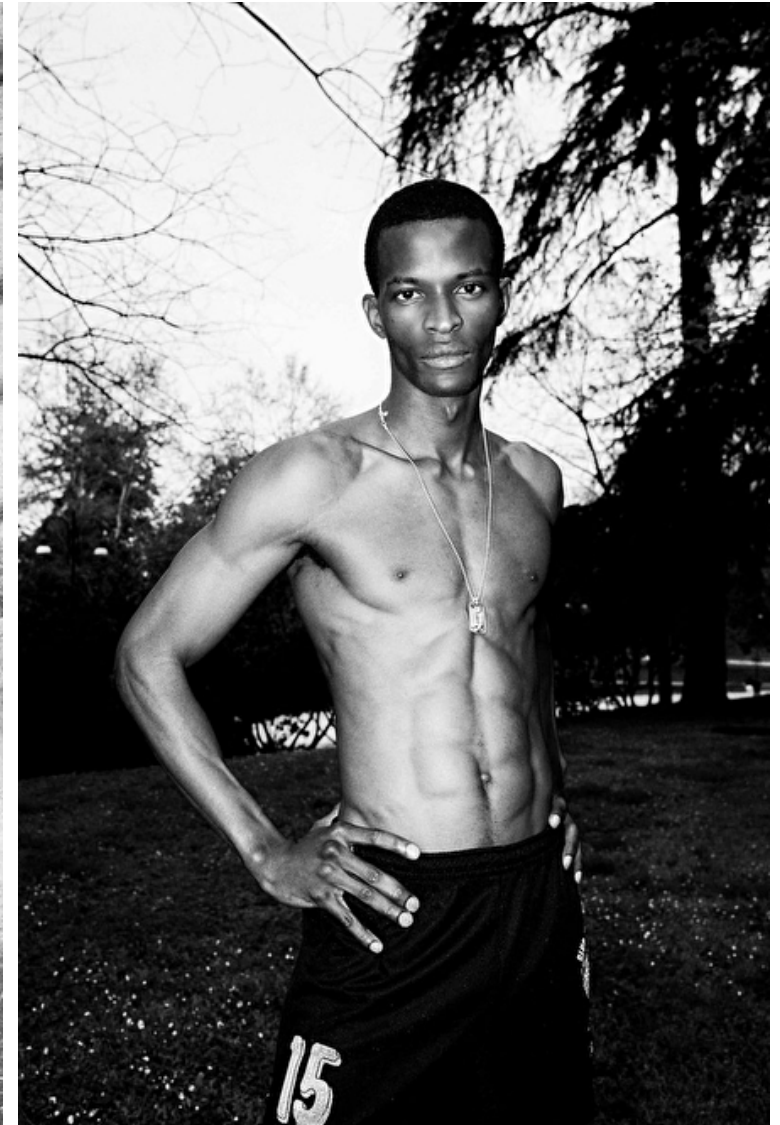

## TONI ENGONGA

Height 185cm / 6' 1.0"

Chest 91cm / 36"

Waist 70cm / 27.5"

Hips 91cm / 36"

Shoes EU/US/UK 42 / 9.5 / 8

Eyes Brown

Hair Black