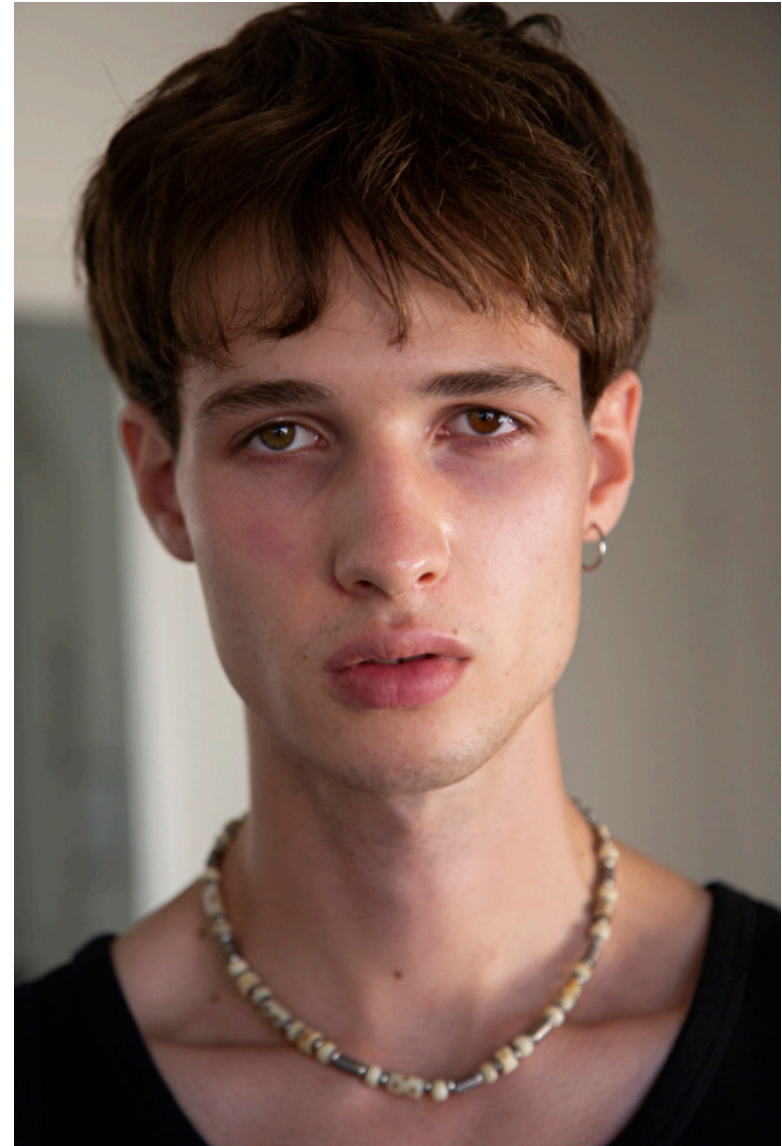

## Vadim

Height 187cm / 6' 1.5"

Chest 90cm / 35.5"

Waist 72cm / 28.5"

Hips 91cm / 36"

Shoes EU/US/UK 44 / 11 / 9.5

Eyes Green brown

Hair Brown