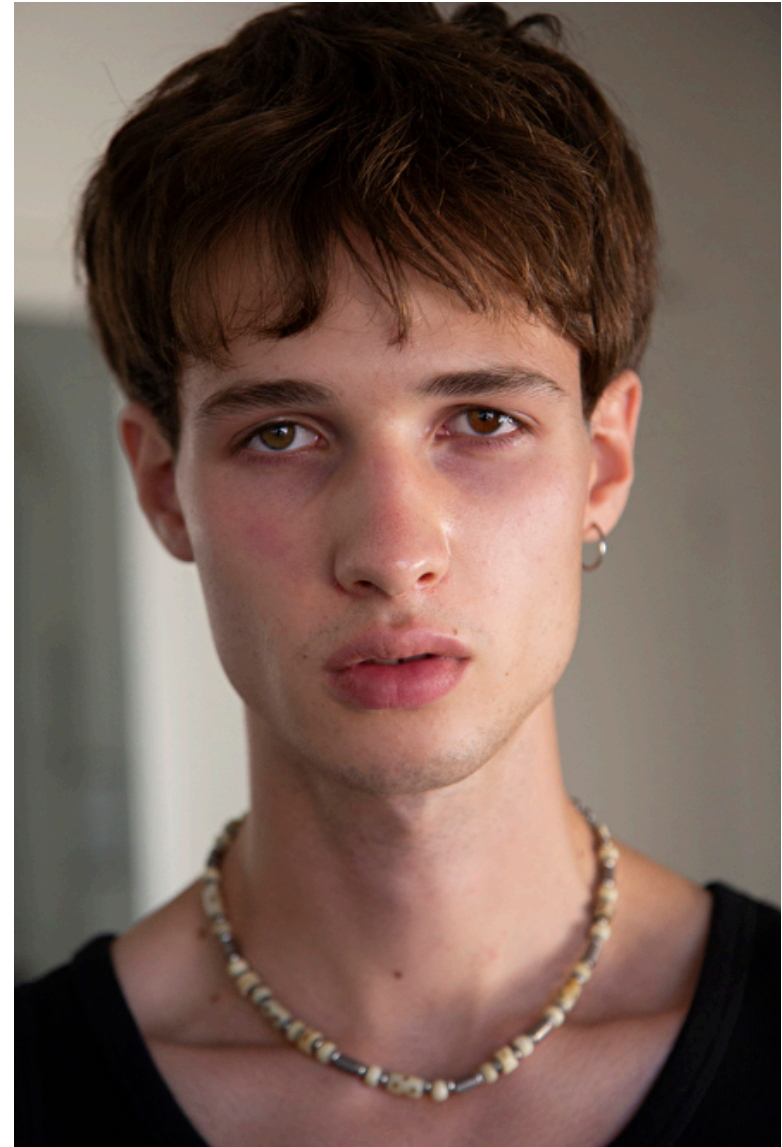

Vadim

Height 187cm / 6' 1.5"

Chest 90cm / 35.5"

Waist 72cm / 28.5"

Hips 91cm / 36"

Shoes EU/US/UK 44 / 11 / 9.5

Eyes Green brown

Hair Brown

Waist 72cm / 28.5"

Hips 91cm / 36"

Shoes EU/US/UK 44 / 11 / 9.5

Eyes Green brown

Hair Brown

Select

MODEL MANAGEMENT

Grev Turegatan 18, Stockholm, 00000, Sweden, Sweden