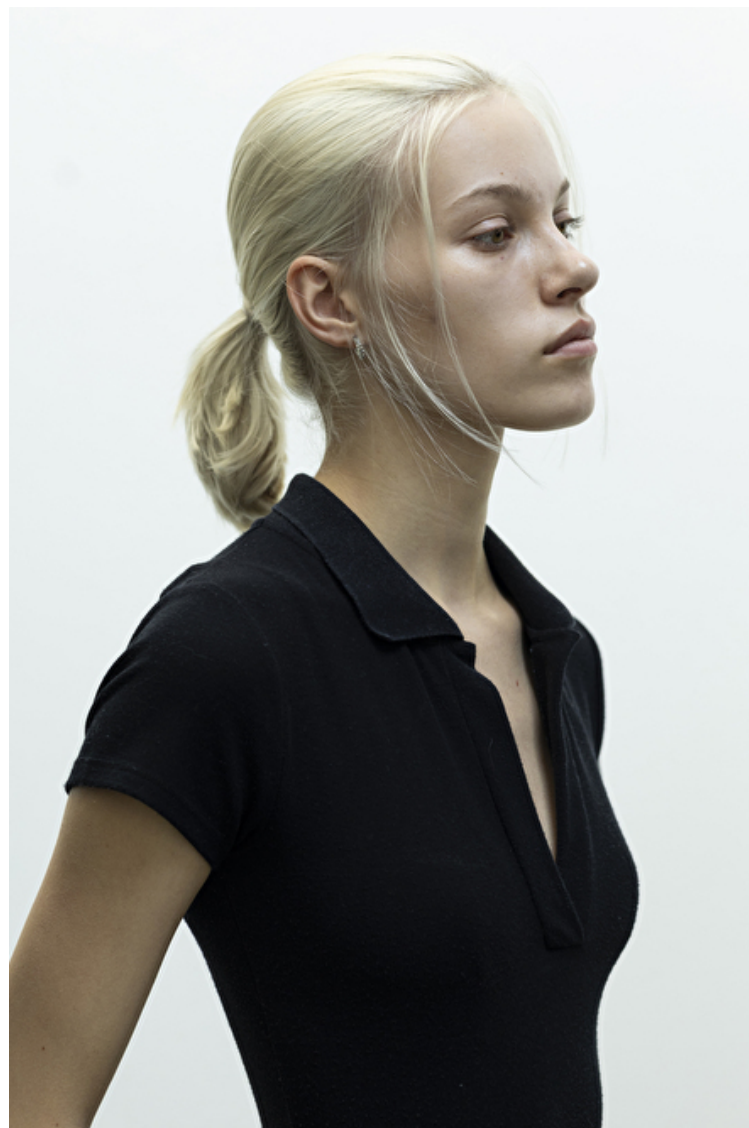

Select

MODEL MANAGEMENT

Grev Turegatan 18, Stockholm, 11446, Stockholm, Sweden

Phone: 08-545 866 66 Email: info.stockholm@selectmodel.com Website: <https://www.selectmodel.com/>

Valya

Height 178cm / 5' 10.0"

Bust 78cm / 30.5"

Waist 60cm / 23.5"

Hips 89cm / 35"

Shoes EU/US/UK 40 / 9 / 7