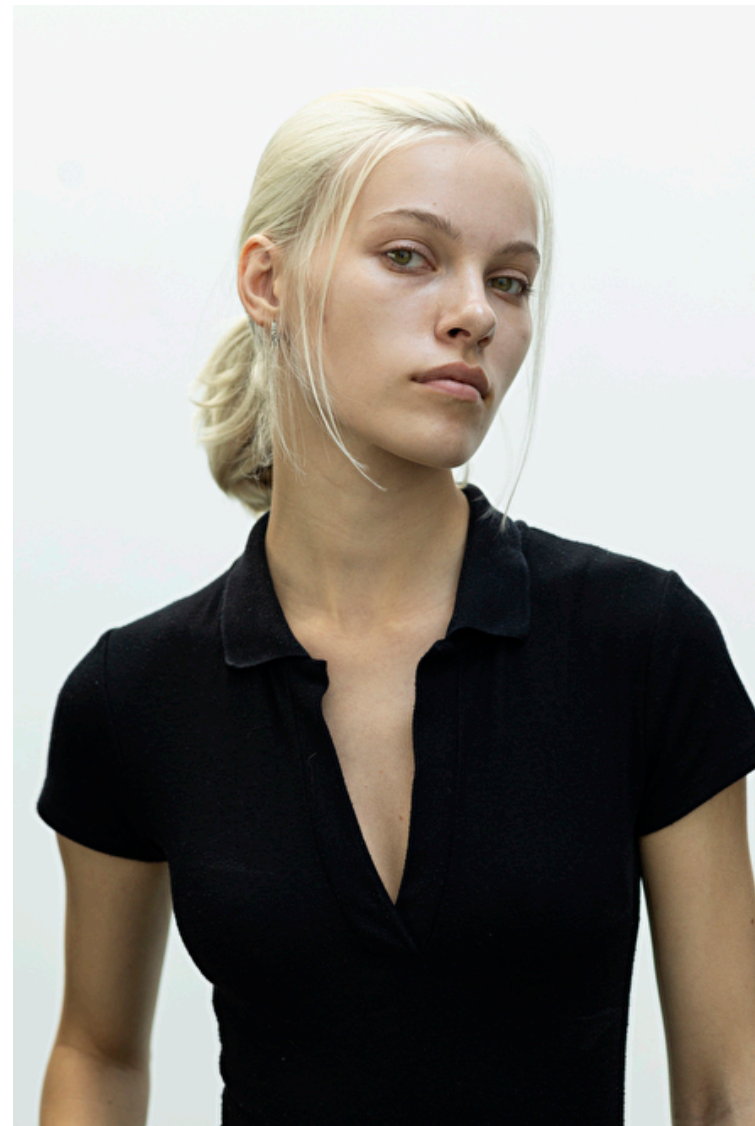

Hips 89cm / 35"

Shoes EU/US/UK 40 / 9 / 7

Valya Fedotova

Height 178cm / 5' 10.0"

Bust 78cm / 30.5"

Waist 60cm / 23.5"

Hips 89cm / 35"

Shoes EU/US/UK 40 / 9 / 7