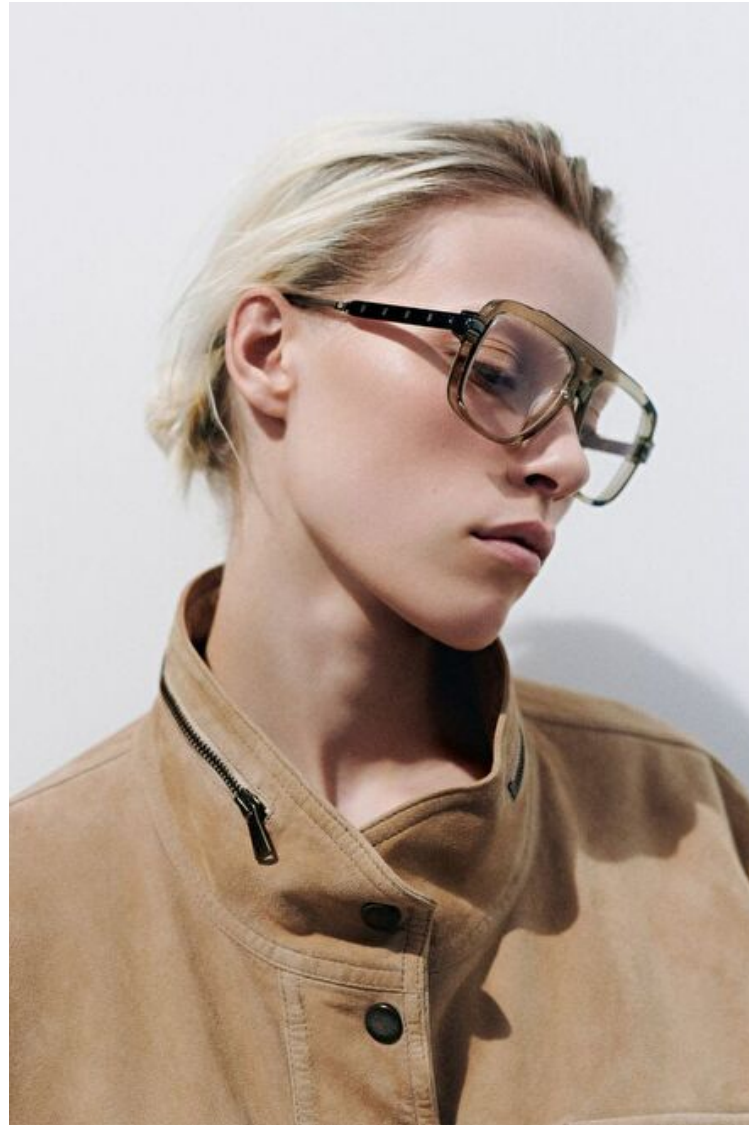

Valya

Height 178cm / 5' 10.0"

Bust 78cm / 30.5"

Waist 60cm / 23.5"

Hips 89cm / 35"

Shoes EU/US/UK 40 / 9 / 7

Select

MODEL MANAGEMENT