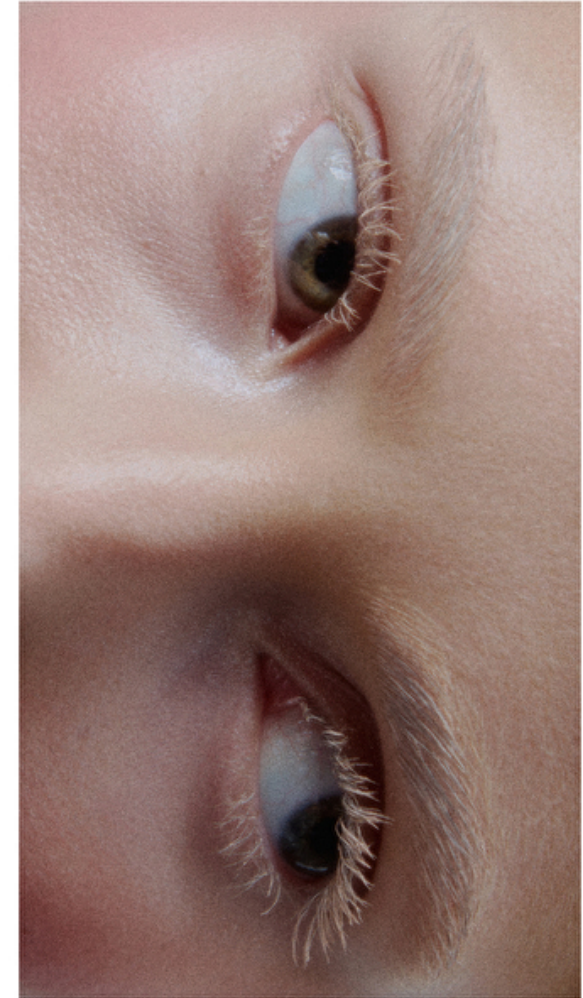

Vendla G

Height 177cm / 5' 9.5"

Bust 79cm / 31"

Waist 64cm / 25"

Hips 93cm / 36.5"

Shoes EU/US/UK 39 / 8 / 6

Eyes Blue green

Hair Blond