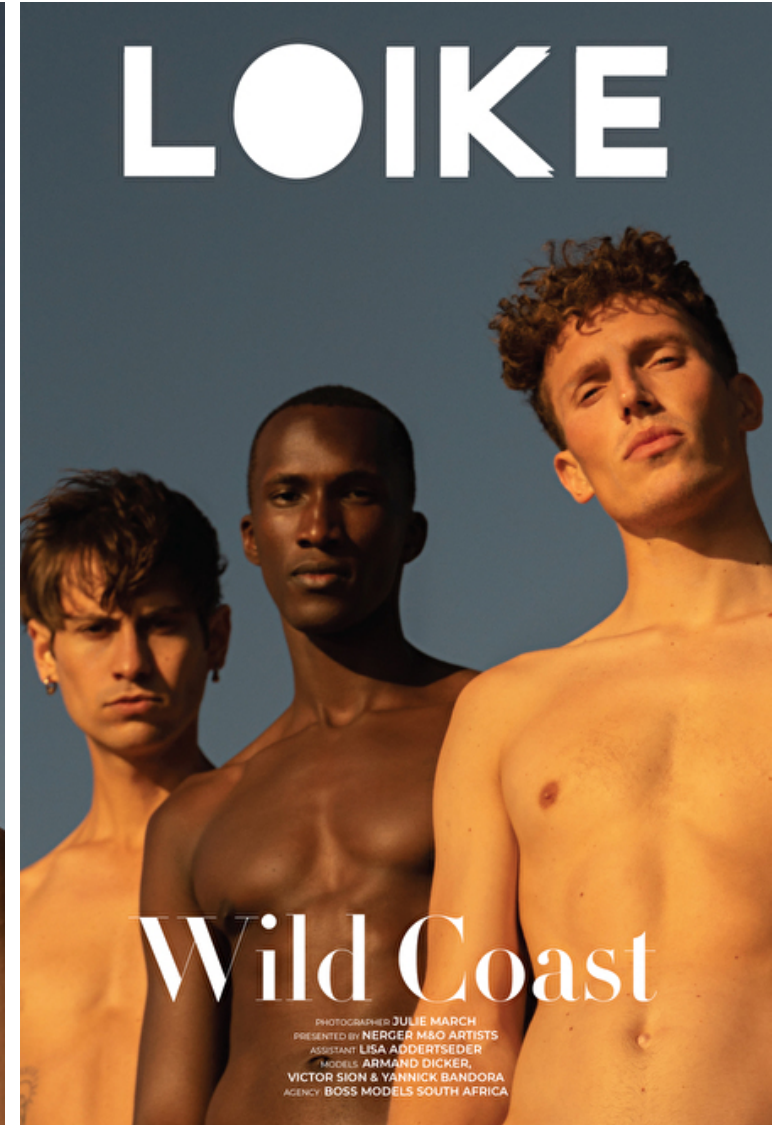

Select

MODEL MANAGEMENT

Grev Turegatan 18, Stockholm, 00000, Sweden, Sweden

Phone: 08-545 866 66 Email: info.stockholm@selectmodel.com Website: <https://www.selectmodel.com/>

Victor Sion

Height 187cm / 6' 1.5"

Chest 96cm / 38"

Waist 79cm / 31"

Shoes EU/US/UK 44.5 / 11.5 /
10

Eyes Blue

Hair Dark blond

Inseam 81cm / 32"

Neck 41cm / 16"