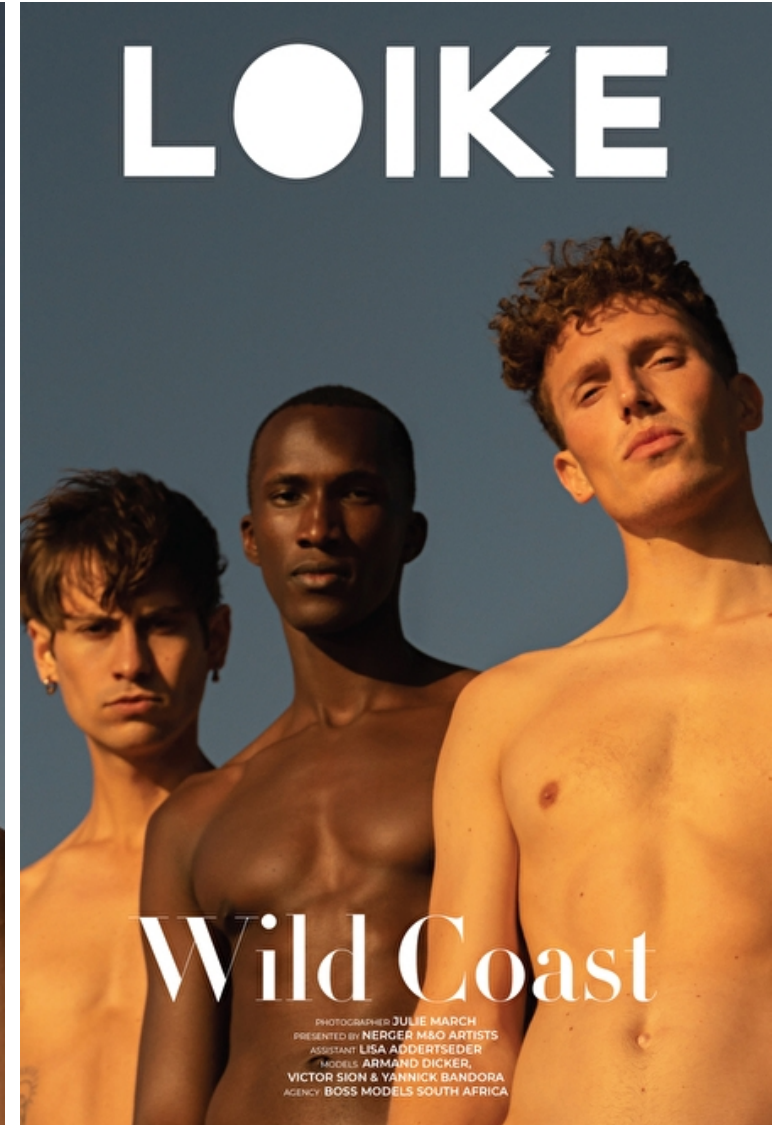

Chest 96cm / 38"

Waist 79cm / 31"

Shoes EU/US/UK 44.5 / 11.5 /
10

Eyes Blue

Hair Dark blond

Inseam 81cm / 32"

Neck 41cm / 16"

Select