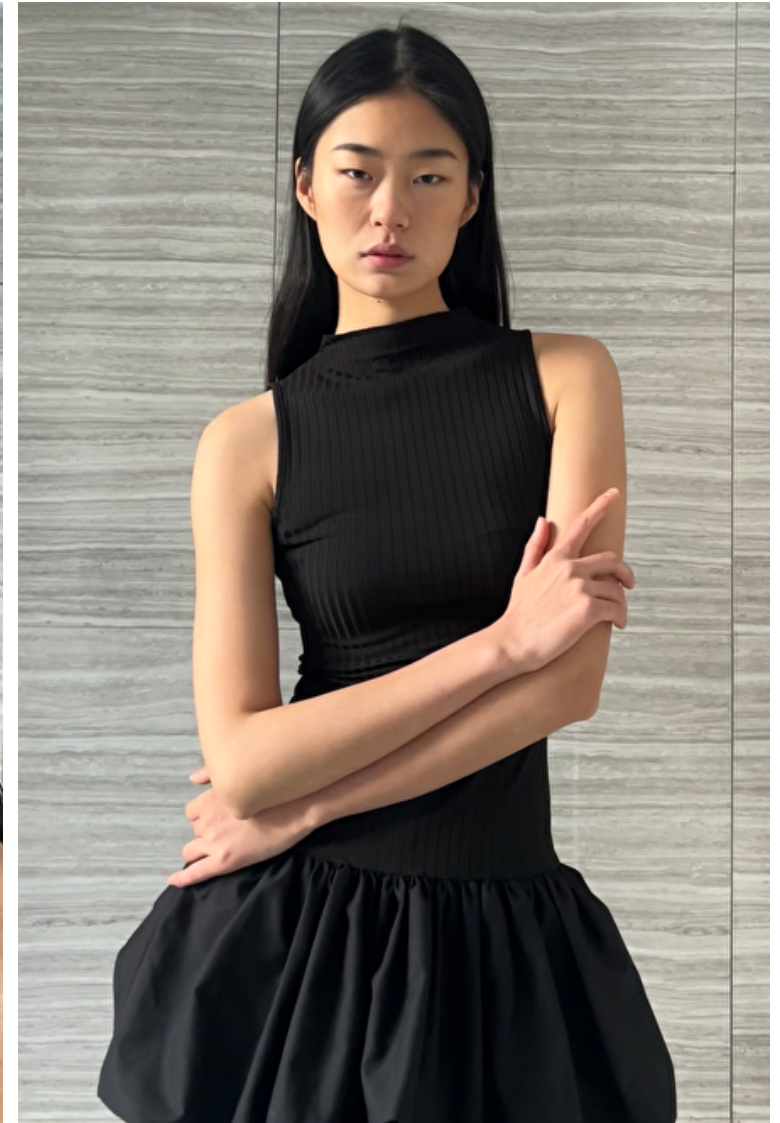

Ya Xin

Height 179cm / 5' 10.5"

Bust 79cm / 31"

Waist 61cm / 24"

Hips 90cm / 35.5"

Shoes EU/US/UK 39 / 8 / 6

Eyes Brown

Hair Black