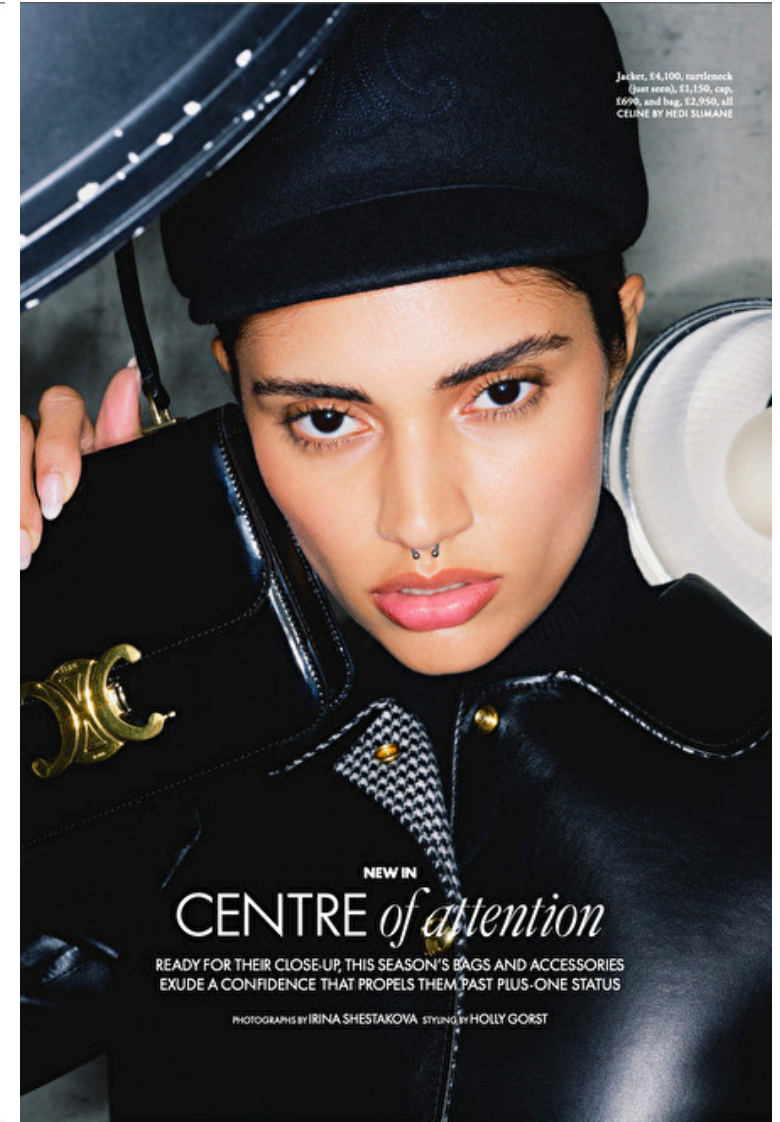

Select

MODEL MANAGEMENT

Grev Turegatan 18, Stockholm, 00000, Sweden, Sweden

Phone: 08-545 866 66 Email: info.stockholm@selectmodel.com Website: <https://www.selectmodel.com/>

Yanca Mendes

Height 178cm / 5' 10.0"

Bust 80cm / 31.5"

Waist 60cm / 23.5"

Hips 86cm / 34"

Shoes EU/US/UK 41 / 9.5 / 8

Eyes Brown

Hair Dark brown

STYLE+SHOP

ELLE 90