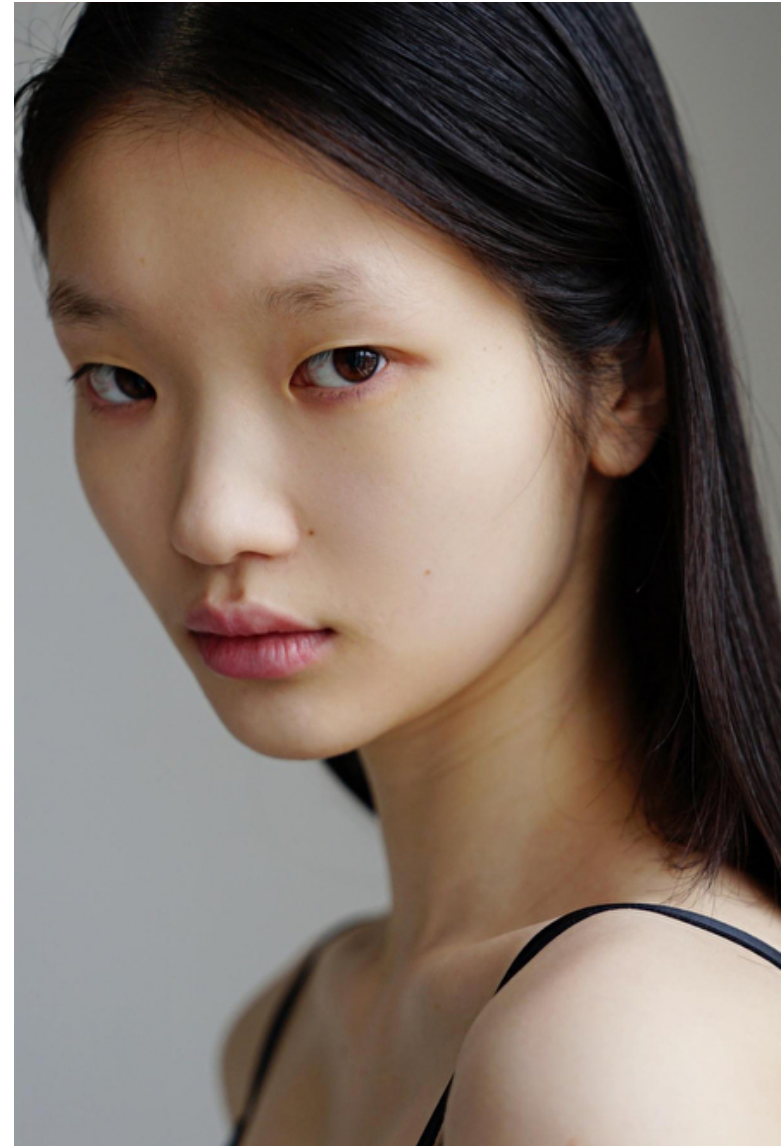

YAN WEN JING

Height 177cm / 5' 9.5"

Bust 71cm / 28"

Waist 59cm / 23"

Hips 86cm / 34"

Shoes EU/US/UK 38 / 7.5 / 5

Eyes Black

Hair Black