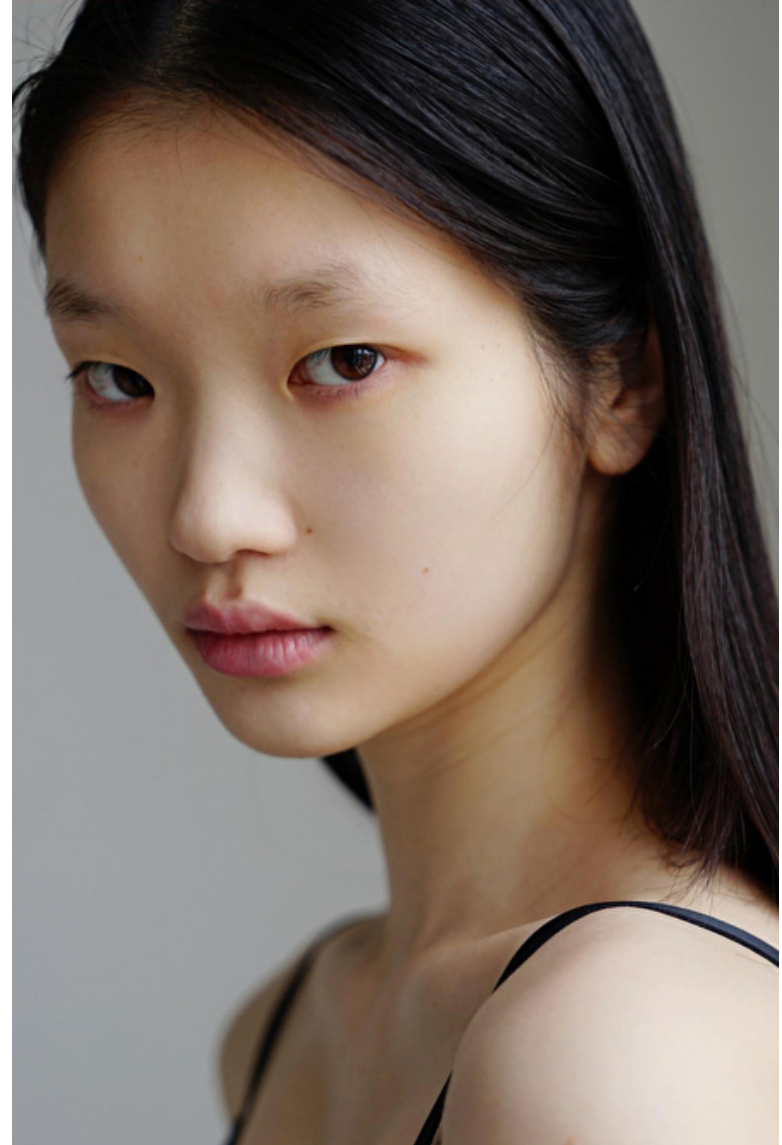

## YAN WEN JING

Height 177cm / 5' 9.5"

Bust 71cm / 28"

Waist 59cm / 23"

Hips 86cm / 34"

Shoes EU/US/UK 38 / 7.5 / 5

Eyes Black

Hair Black