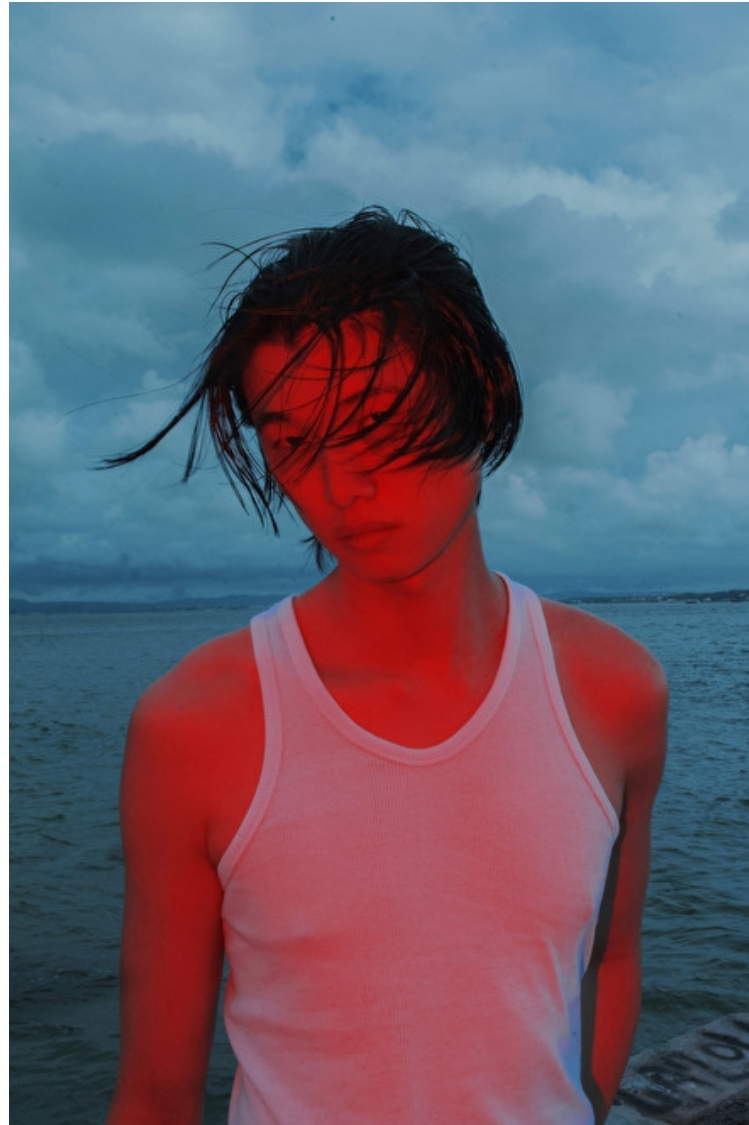

Select

MODEL MANAGEMENT

Grev Turegatan 18, Stockholm, 11446, Stockholm, Sweden

Phone: 08-545 866 66 Email: info.stockholm@selectmodel.com Website: <https://www.selectmodel.com/>

Ye Zichao

Height 188cm / 6' 2.0"

Chest 92cm / 36"

Waist 80cm / 31.5"

Hips 92cm / 36"

Shoes EU/US/UK 43 / 10.5 / 9

Eyes Brown

Hair Black