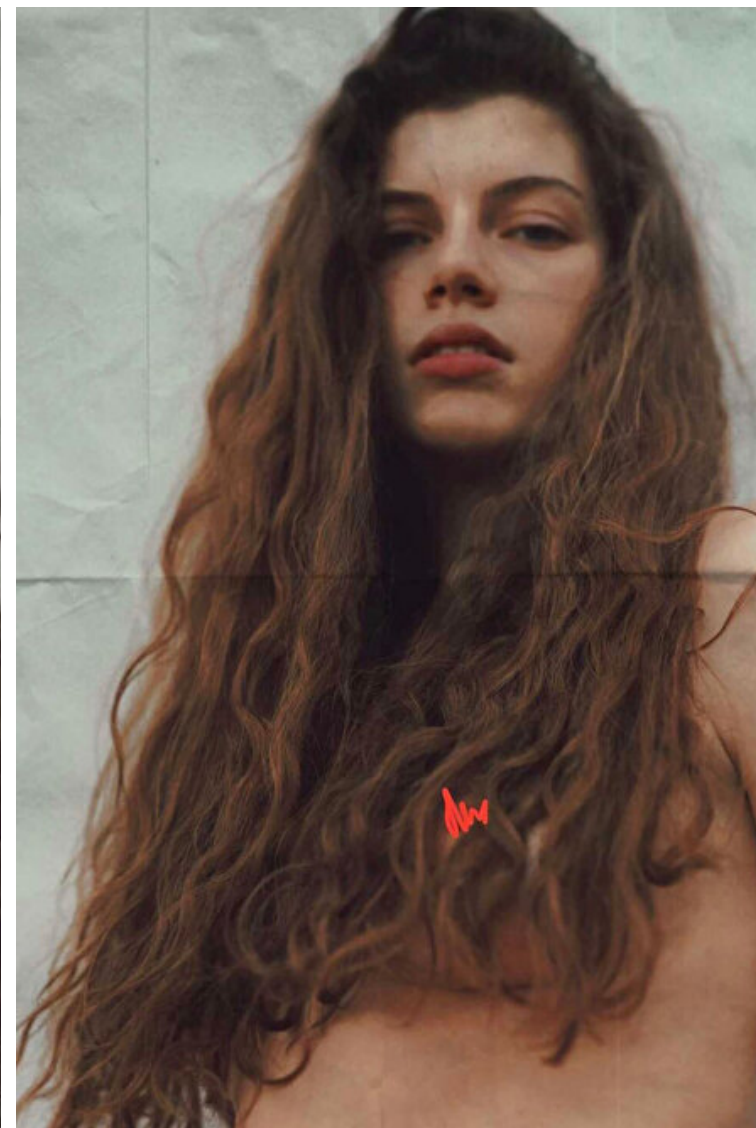

Select

MODEL MANAGEMENT

Grev Turegatan 18, Stockholm, 00000, Sweden, Sweden

Phone: 08-545 866 66 Email: info.stockholm@selectmodel.com Website: <https://www.selectmodel.com/>

Yeva

Height 178cm / 5' 10.0"

Bust 82cm / 32.5"

Waist 60cm / 23.5"

Hips 90cm / 35.5"

Shoes EU/US/UK 39 / 8 / 6

Eyes Hazel

Hair Brown