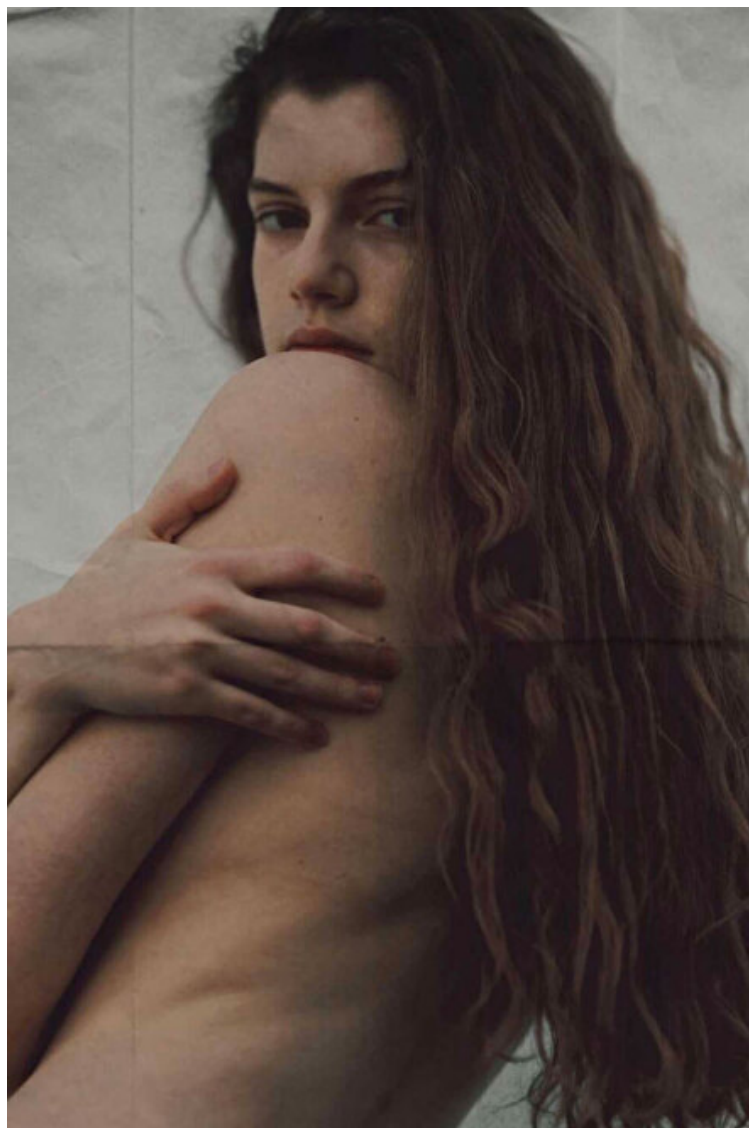

Select

MODEL MANAGEMENT

Grev Turegatan 18, Stockholm, 00000, Sweden, Sweden

Phone: 08-545 866 66 Email: info.stockholm@selectmodel.com Website: <https://www.selectmodel.com/>

Yeva

Height 178cm / 5' 10.0"

Bust 82cm / 32.5"

Waist 60cm / 23.5"

Hips 90cm / 35.5"

Shoes EU/US/UK 39 / 8 / 6

Eyes Hazel

Hair Brown