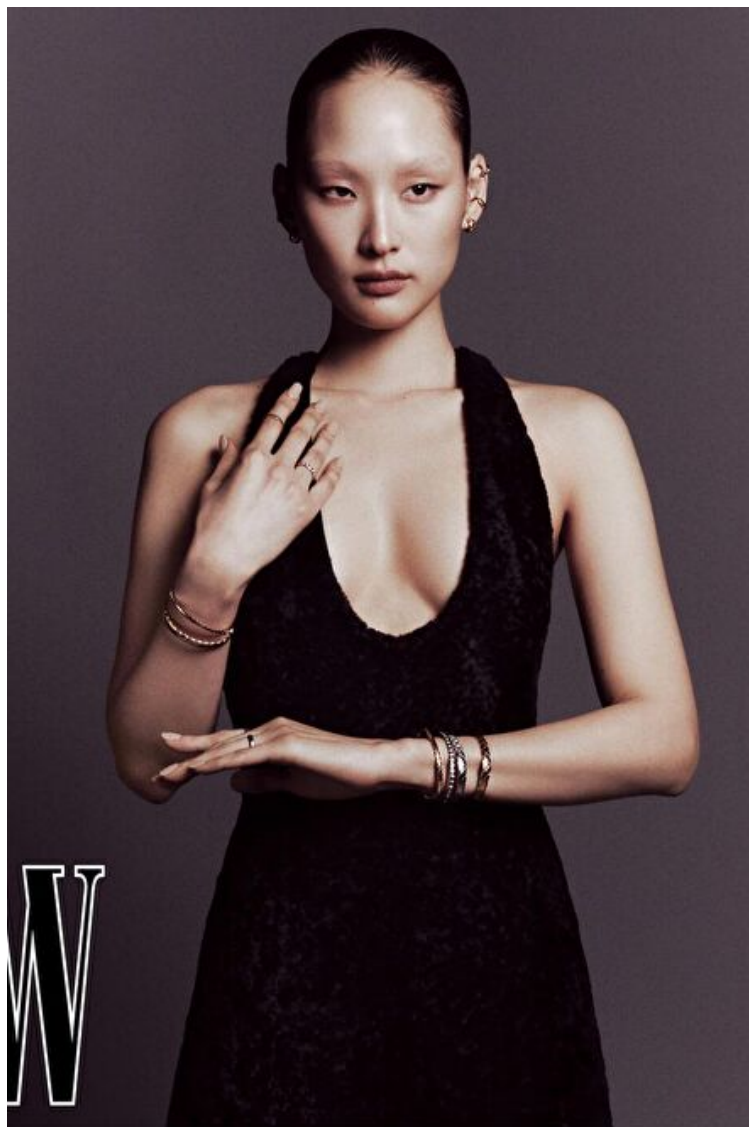

Select

MODEL MANAGEMENT

Grev Turegatan 18, Stockholm, 00000, Sweden, Sweden

Phone: 08-545 866 66 Email: info.stockholm@selectmodel.com Website: <https://www.selectmodel.com/>

Yoonmi Sun

Height 177cm / 5' 9.5"

Bust 82cm / 32.5"

Waist 58cm / 23"

Hips 88cm / 34.5"

Shoes EU/US/UK 39 / 8 / 6

Eyes Black

Hair Black