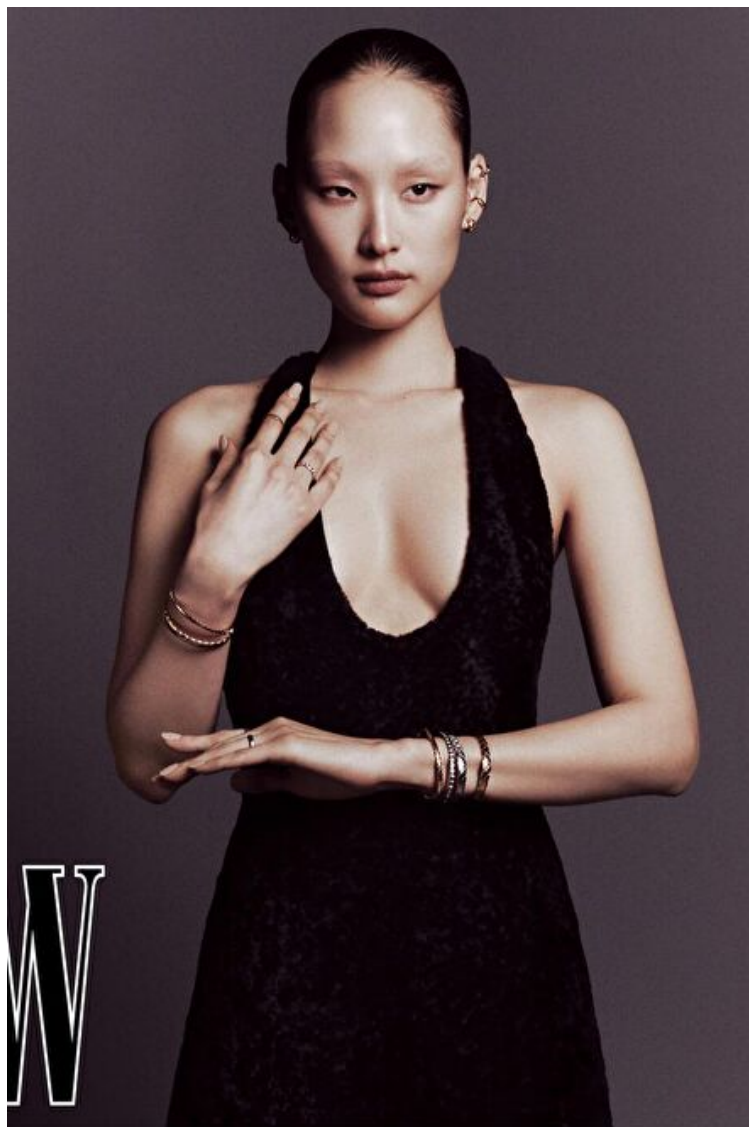

## Yoonmi Sun

Height 177cm / 5' 9.5"

Bust 82cm / 32.5"

Waist 58cm / 23"

Hips 88cm / 34.5"

Shoes EU/US/UK 39 / 8 / 6

Eyes Black

Hair Black