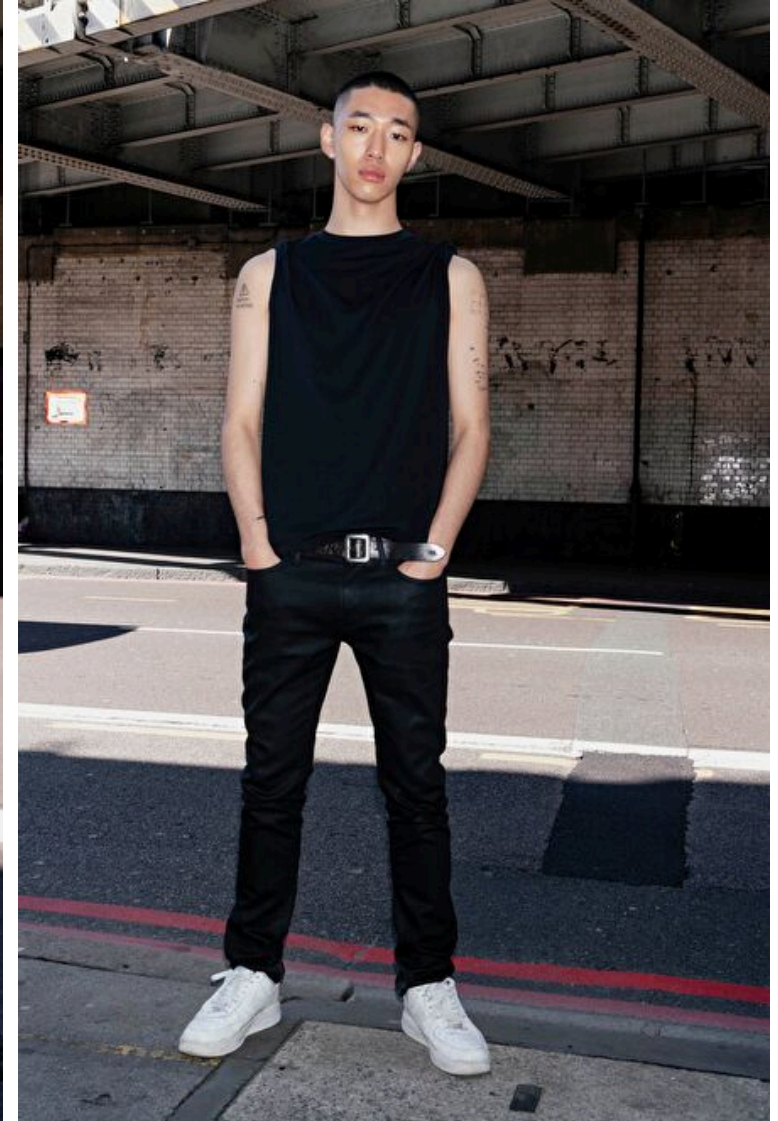

Select

MODEL MANAGEMENT

Grev Turegatan 18, Stockholm, 00000, Sweden, Sweden

Phone: 08-545 866 66 Email: info.stockholm@selectmodel.com Website: <https://www.selectmodel.com/>

Youm Seunghoon

Height 188cm / 6' 2.0"

Chest 84cm / 33"

Waist 74cm / 29"

Hips 91cm / 36"

Shoes EU/US/UK 44 / 11 / 9.5

Eyes Black

Hair Black