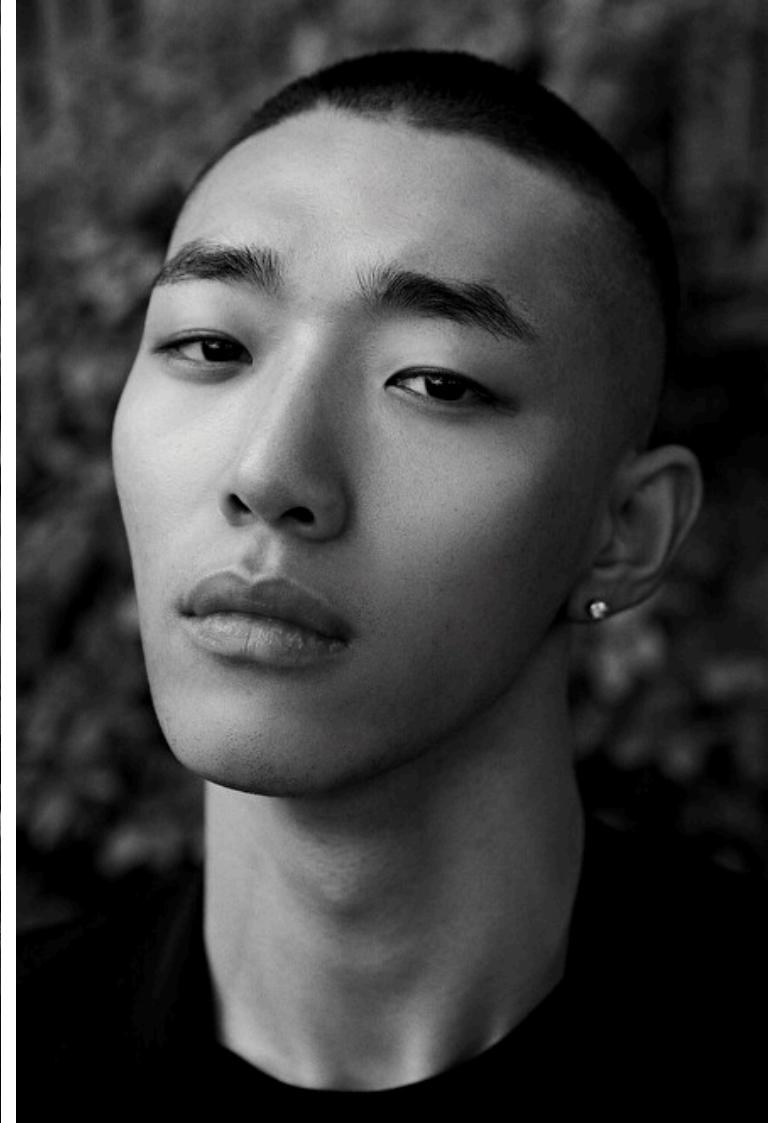

Select

MODEL MANAGEMENT

Grev Turegatan 18, Stockholm, 00000, Sweden, Sweden

Phone: 08-545 866 66 Email: info.stockholm@selectmodel.com Website: <https://www.selectmodel.com/>

Youm Seunghoon

Height 188cm / 6' 2.0"

Chest 84cm / 33"

Waist 74cm / 29"

Hips 91cm / 36"

Shoes EU/US/UK 44 / 11 / 9.5

Eyes Black

Hair Black