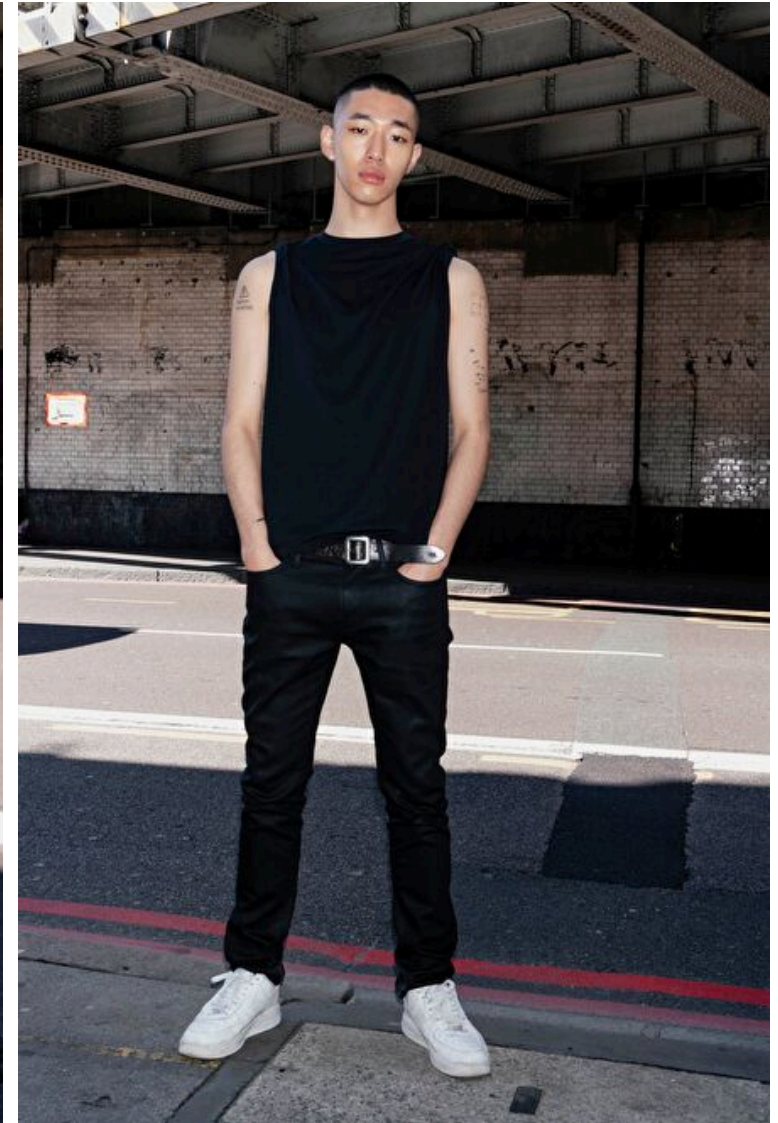

## Youm Seunghoon

Height 188cm / 6' 2.0"

Chest 84cm / 33"

Waist 74cm / 29"

Hips 91cm / 36"

Shoes EU/US/UK 44 / 11 / 9.5

Eyes Black

Hair Black