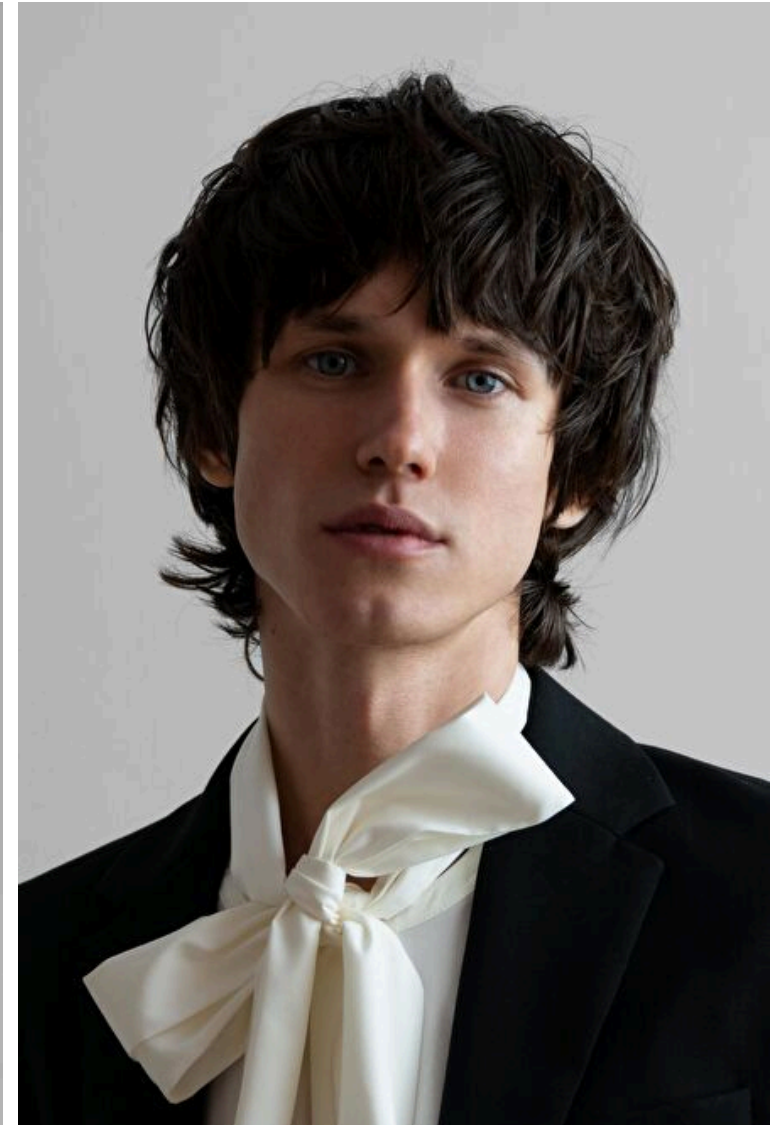

Chest 93cm / 36.5"

Waist 72cm / 28.5"

Hips 91cm / 36"

Shoes EU/US/UK 42 / 9.5 / 8

Eyes Blue

Hair Brown

Select

MODEL MANAGEMENT