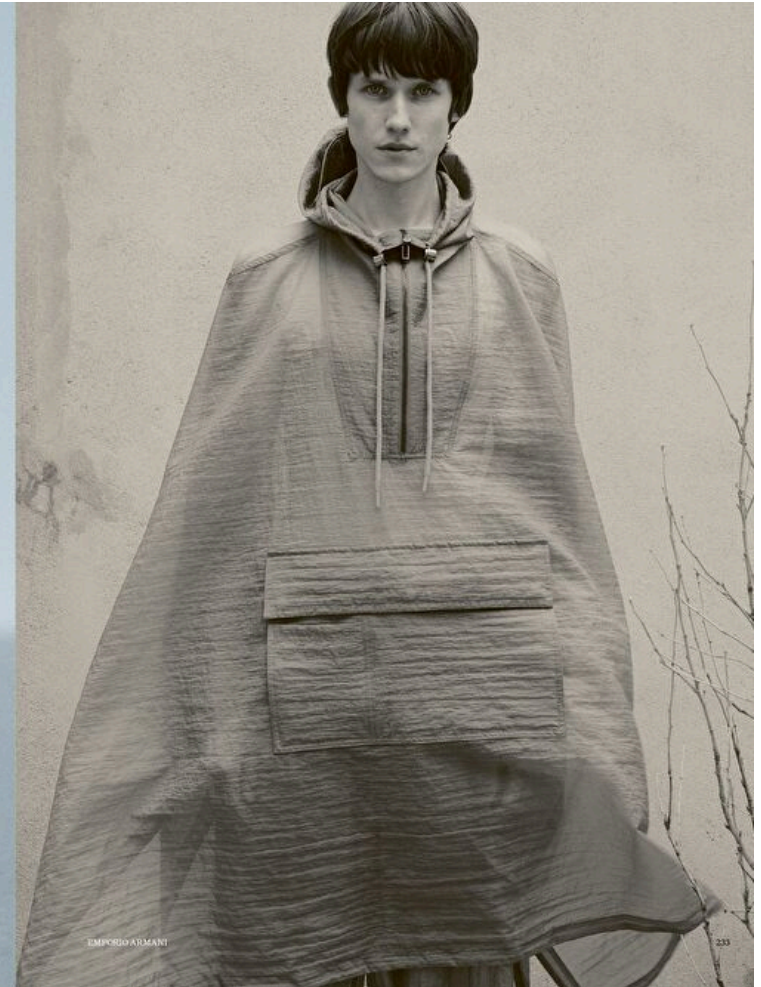

## Yulian Antukh

Height 187cm / 6' 1.5"

Chest 93cm / 36.5"

Waist 72cm / 28.5"

Hips 91cm / 36"

Shoes EU/US/UK 42 / 9.5 / 8

Eyes Blue

Hair Brown