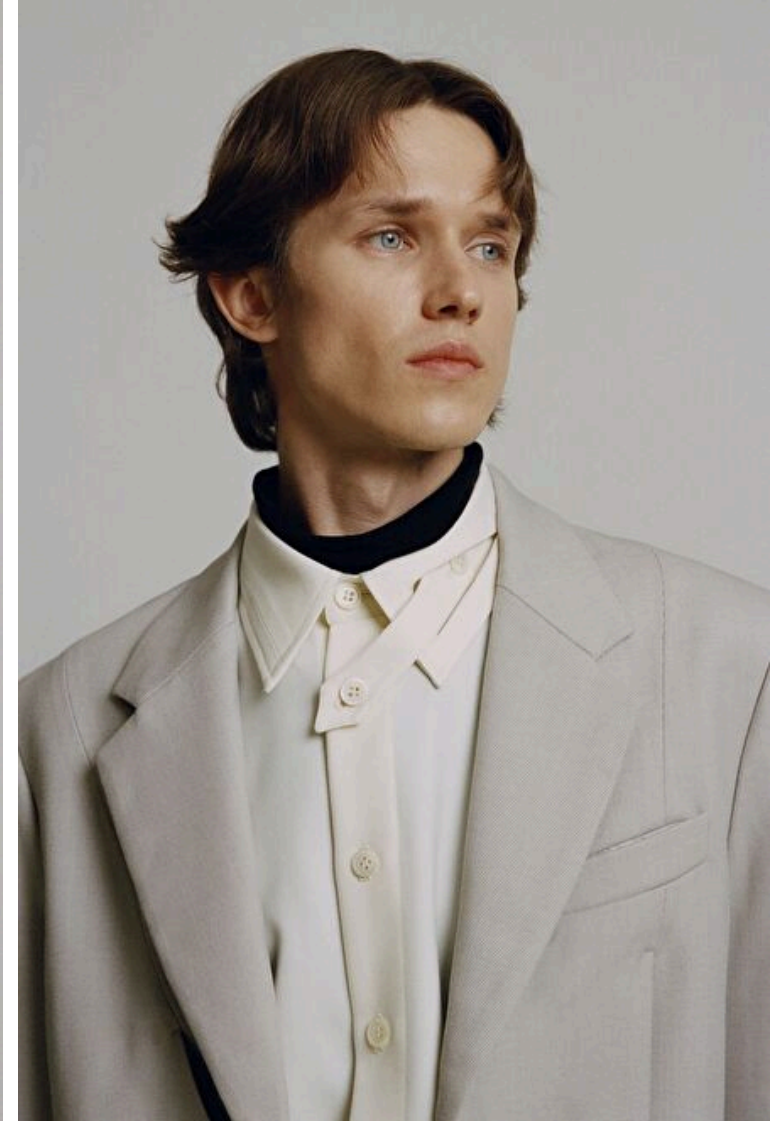

## Yulian Antukh

Height 187cm / 6' 1.5"

Chest 93cm / 36.5"

Waist 72cm / 28.5"

Hips 91cm / 36"

Shoes EU/US/UK 42 / 9.5 / 8

Eyes Blue

Hair Brown