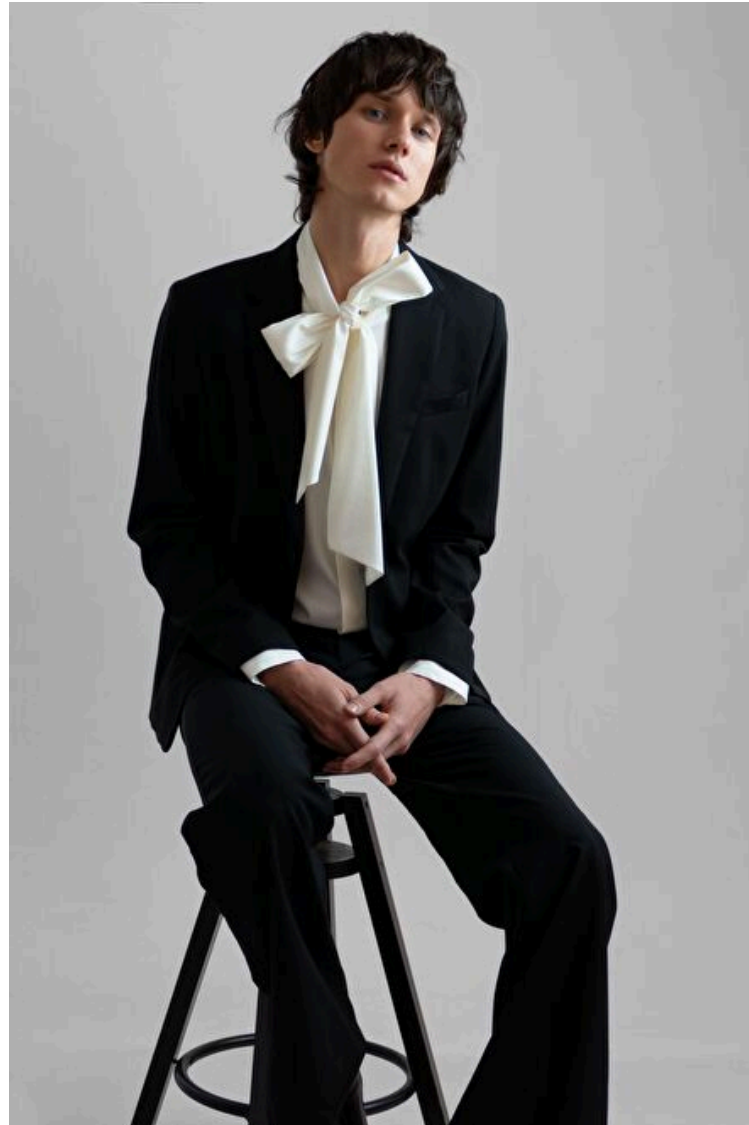

Chest 93cm / 36.5"

Waist 72cm / 28.5"

Hips 91cm / 36"

Shoes EU/US/UK 42 / 9.5 / 8

Eyes Blue

Hair Brown

Select

MODEL MANAGEMENT