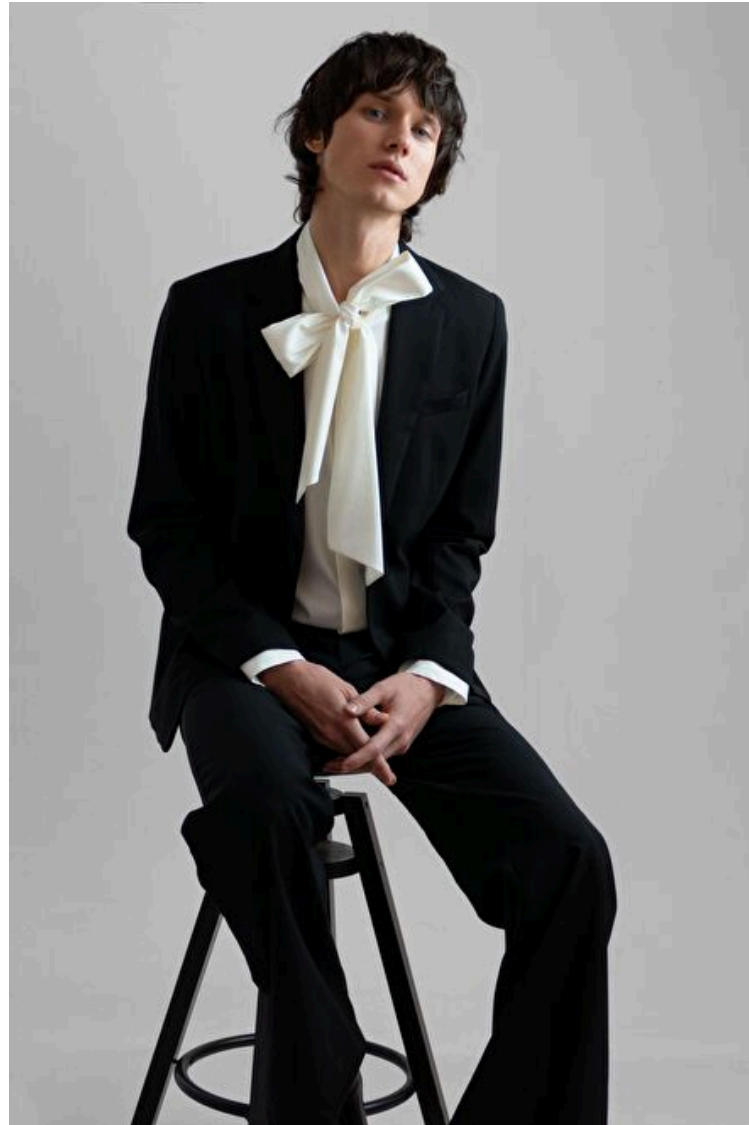

## Yulian Antukh

Height 187cm / 6' 1.5"

Chest 93cm / 36.5"

Waist 72cm / 28.5"

Hips 91cm / 36"

Shoes EU/US/UK 42 / 9.5 / 8

Eyes Blue

Hair Brown