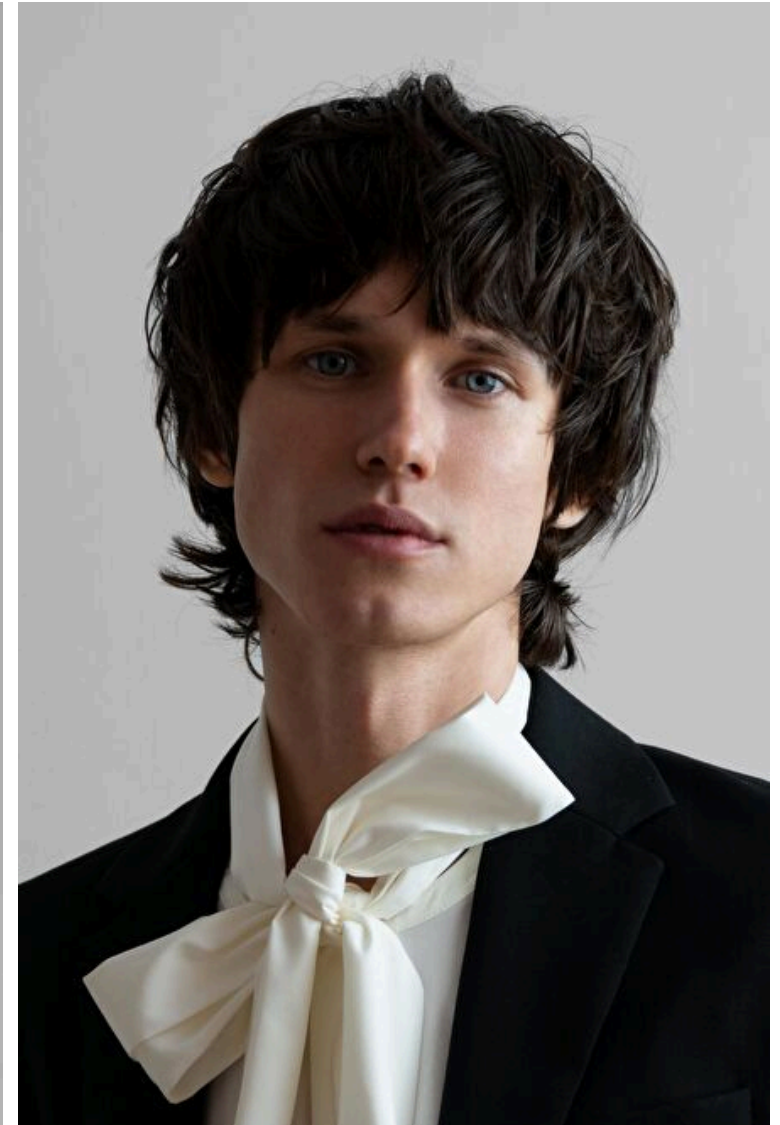

## Yulian Antukh

Height 187cm / 6' 1.5"

Chest 93cm / 36.5"

Waist 72cm / 28.5"

Hips 91cm / 36"

Shoes EU/US/UK 42 / 9.5 / 8

Eyes Blue

Hair Brown