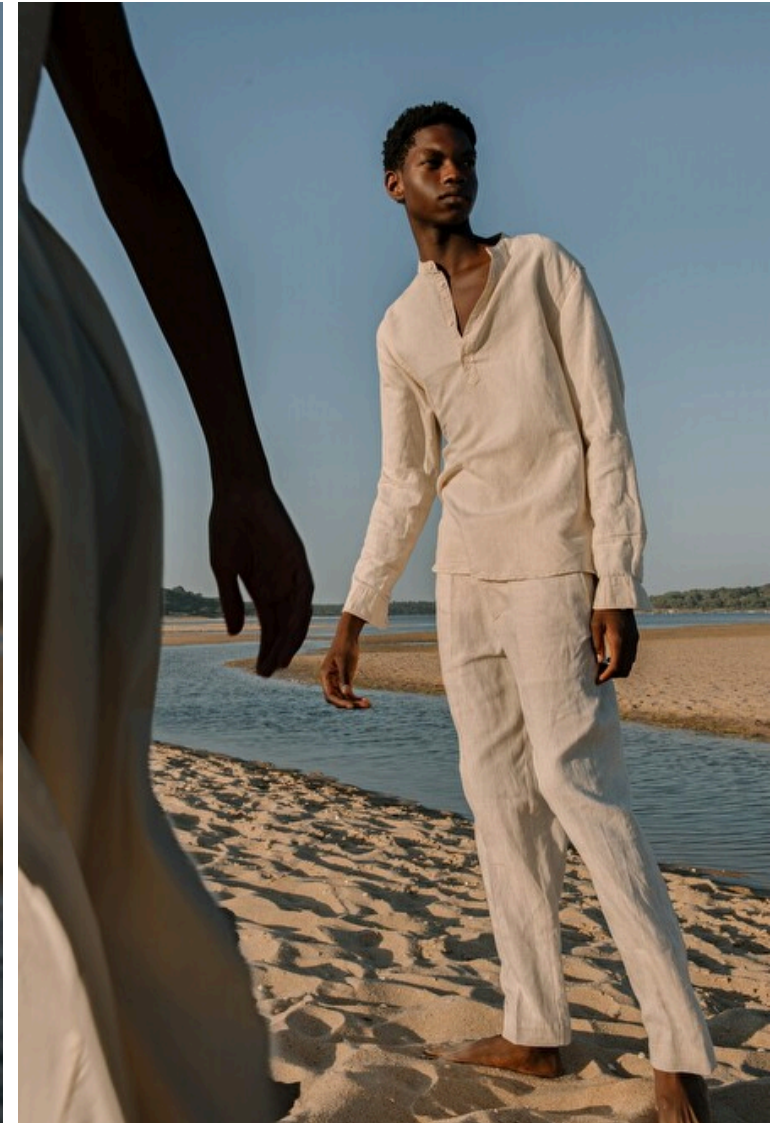

Select

MODEL MANAGEMENT

Grev Turegatan 18, Stockholm, 00000, Sweden, Sweden

Phone: 08-545 866 66 Email: info.stockholm@selectmodel.com Website: <https://www.selectmodel.com/>

Zaquel Mendes

Height 189cm / 6' 2.5"

Chest 80cm / 31.5"

Waist 66cm / 26"

Hips 89cm / 35"

Shoes EU/US/UK 42 / 9.5 / 8

Eyes Brown

Hair Brown

Suit size 48cm / 38"