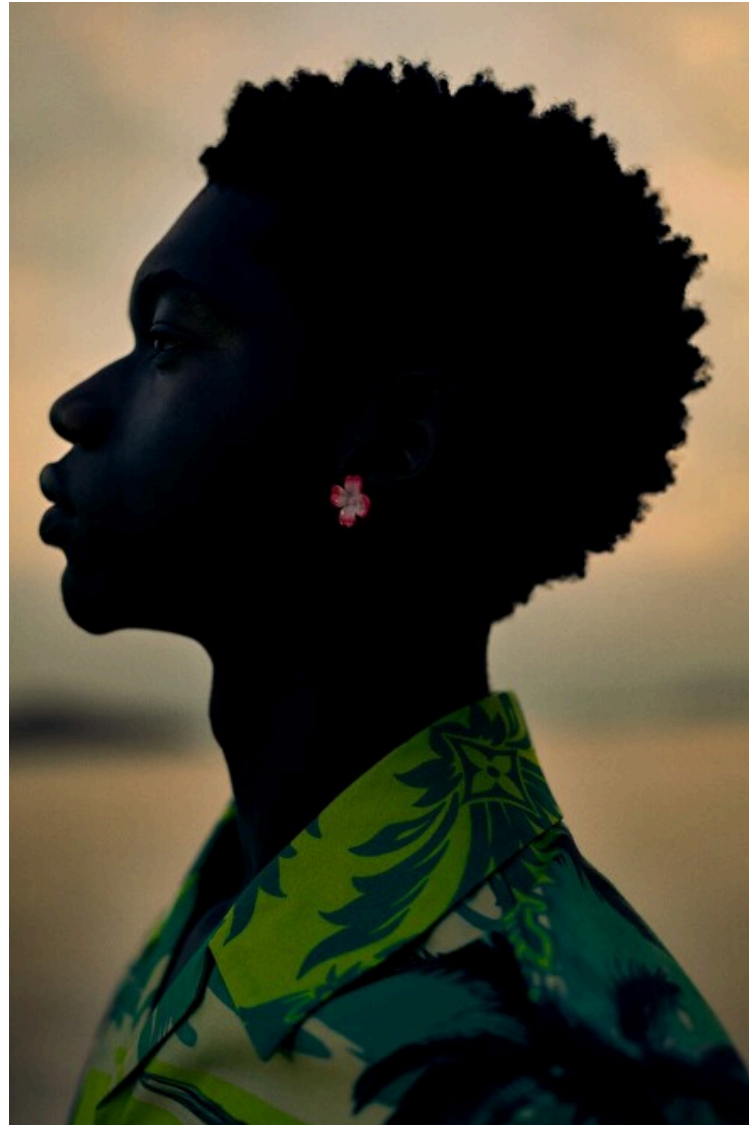

Zaquel Mendes

Height 189cm / 6' 2.5"

Chest 80cm / 31.5"

Waist 66cm / 26"

Hips 89cm / 35"

Shoes EU/US/UK 42 / 9.5 / 8

Eyes Brown

Hair Brown

Suit size 48cm / 38"