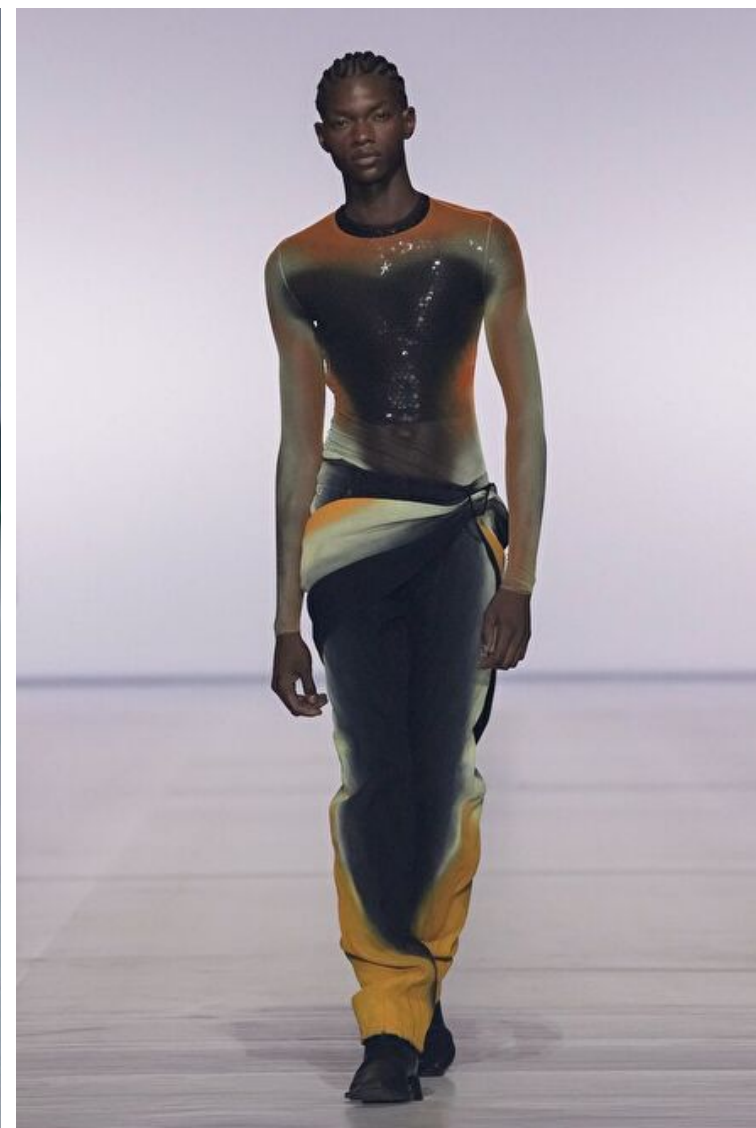

Select

MODEL MANAGEMENT

Grev Turegatan 18, Stockholm, 00000, Sweden, Sweden

Phone: 08-545 866 66 Email: info.stockholm@selectmodel.com Website: <https://www.selectmodel.com/>

Zaquel Mendes

Height 189cm / 6' 2.5"

Chest 80cm / 31.5"

Waist 66cm / 26"

Hips 89cm / 35"

Shoes EU/US/UK 42 / 9.5 / 8

Eyes Brown

Hair Brown

Suit size 48cm / 38"