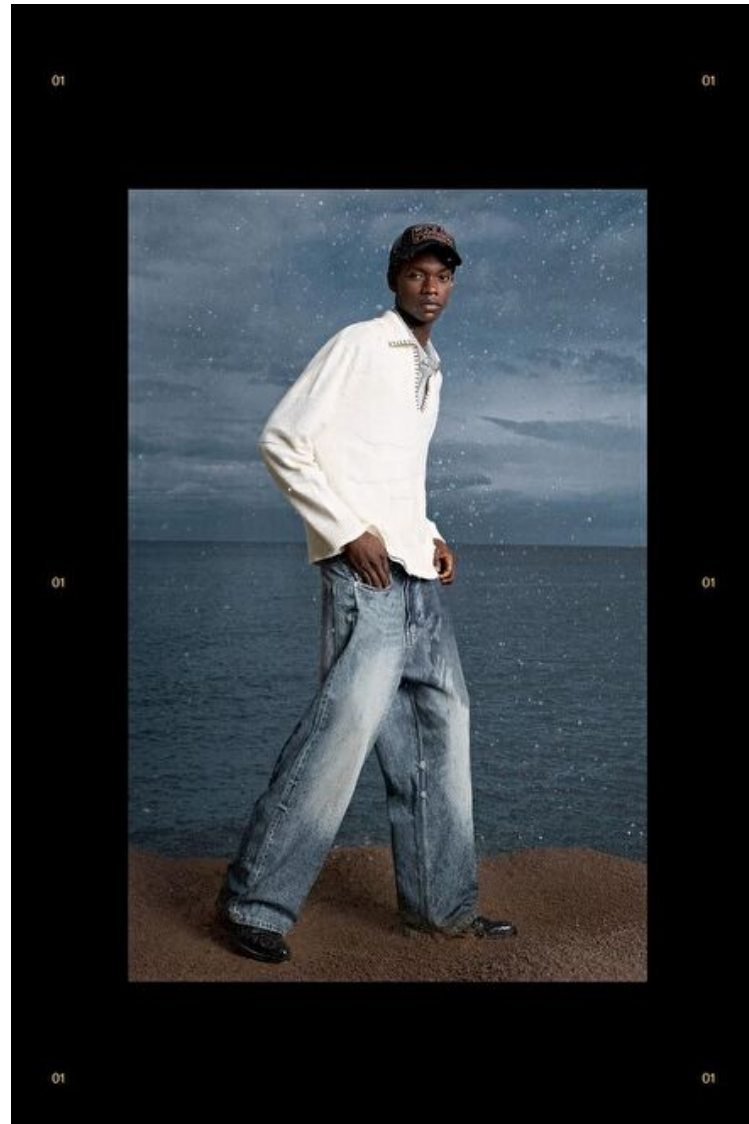

Zaquel Mendes

Height 189cm / 6' 2.5"

Chest 80cm / 31.5"

Waist 66cm / 26"

Hips 89cm / 35"

Shoes EU/US/UK 42 / 9.5 / 8

Eyes Brown

Hair Brown

Suit size 48cm / 38"