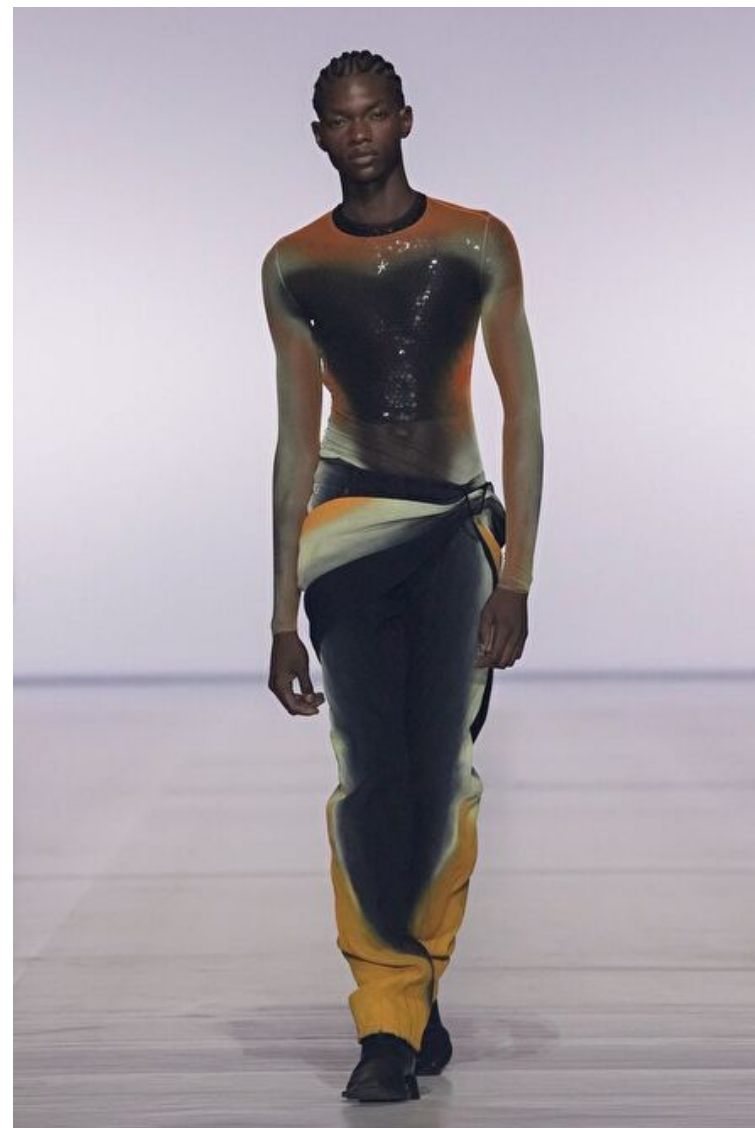

Chest 80cm / 31.5"

Waist 66cm / 26"

Hips 89cm / 35"

Shoes EU/US/UK 42 / 9.5 / 8

Eyes Brown

Hair Brown

Suit size 48cm / 38"

Select