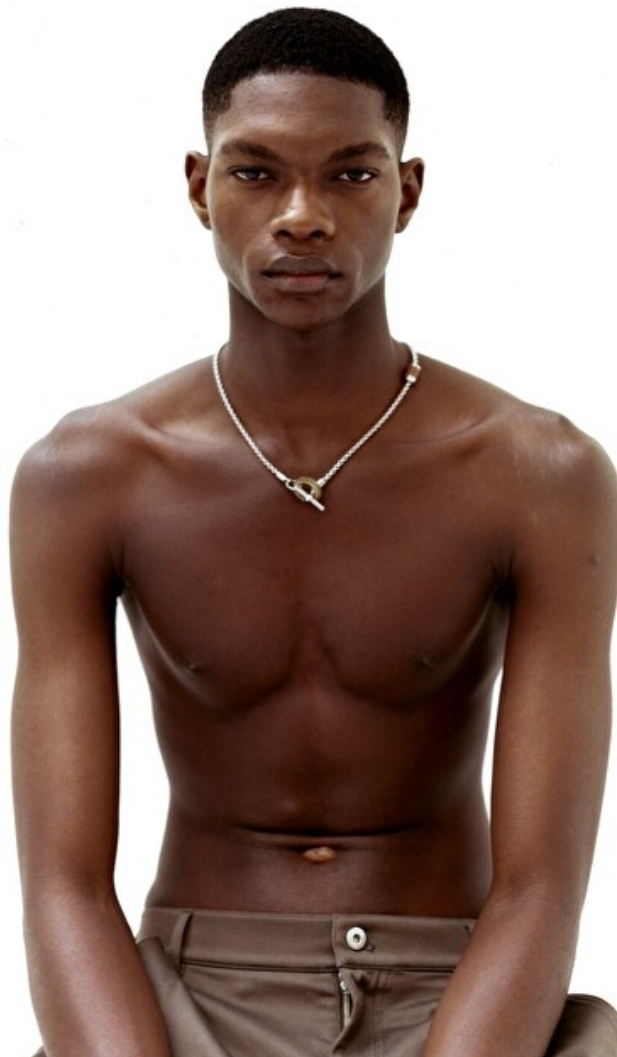

Height 189cm / 6' 2.5"

Chest 80cm / 31.5"

Waist 66cm / 26"

Hips 89cm / 35"

Shoes EU/US/UK 42 / 9.5 / 8

Eyes Brown

Hair Brown

Suit size 48cm / 38"