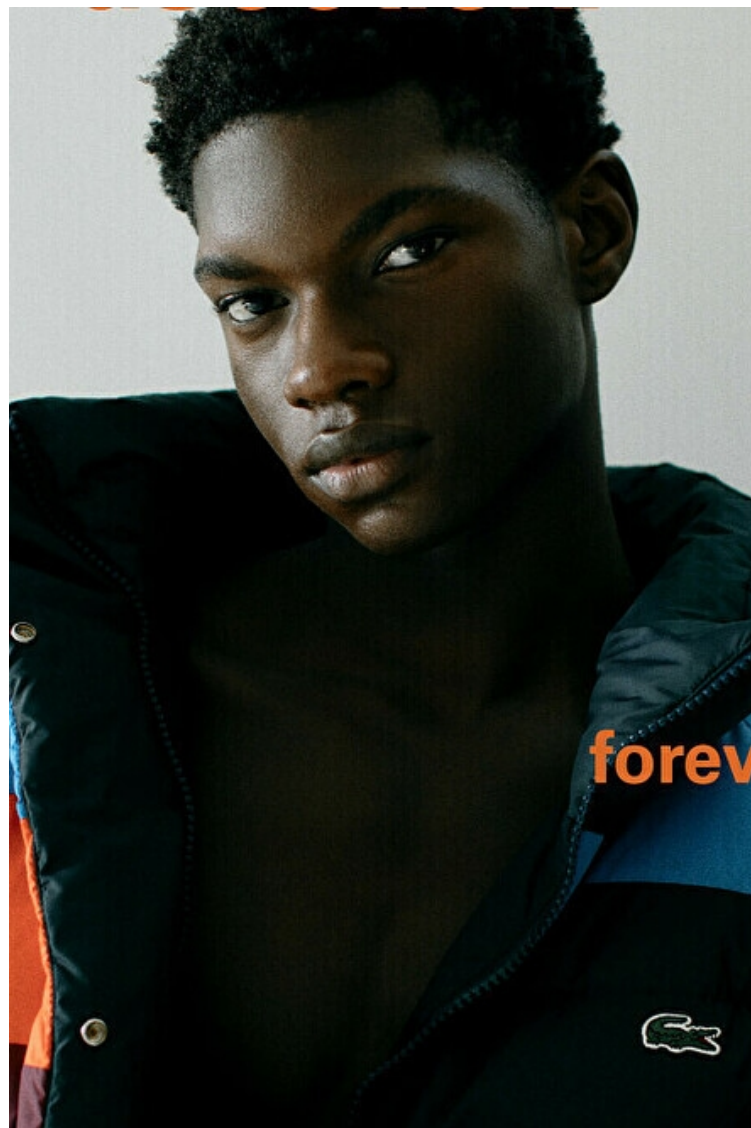

Height 189cm / 6' 2.5"

Chest 80cm / 31.5"

Waist 66cm / 26"

Hips 89cm / 35"

Shoes EU/US/UK 42 / 9.5 / 8

Eyes Brown

Hair Brown

Suit size 48cm / 38"