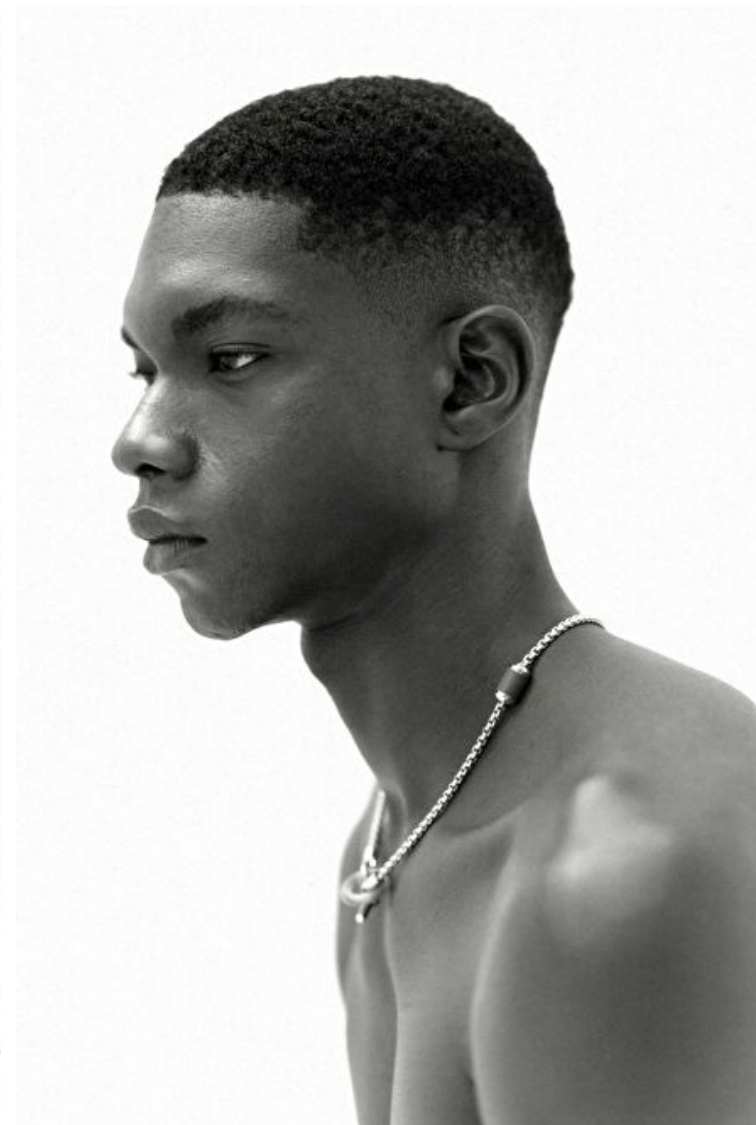

Chest 80cm / 31.5"

Waist 66cm / 26"

Hips 89cm / 35"

Shoes EU/US/UK 42 / 9.5 / 8

Eyes Brown

Hair Brown

Suit size 48cm / 38"

Select