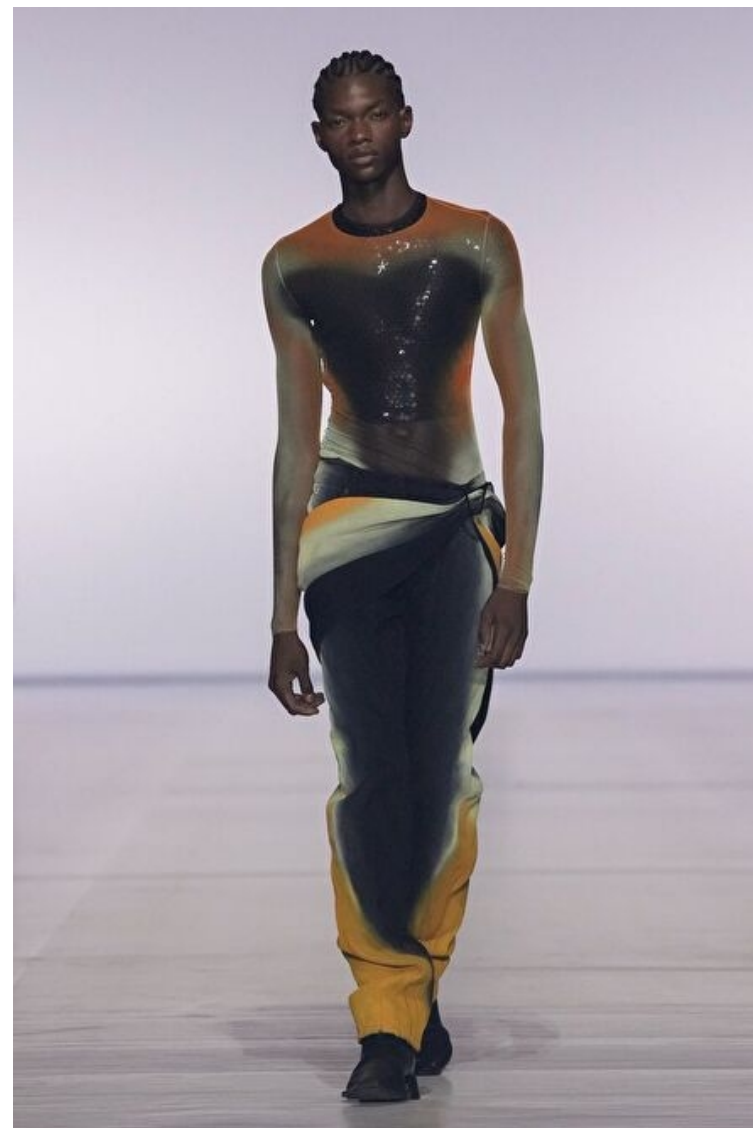

Chest 80cm / 31.5"

Waist 66cm / 26"

Hips 89cm / 35"

Shoes EU/US/UK 42 / 9.5 / 8

Eyes Brown

Hair Brown

Suit size 48cm / 38"

Select