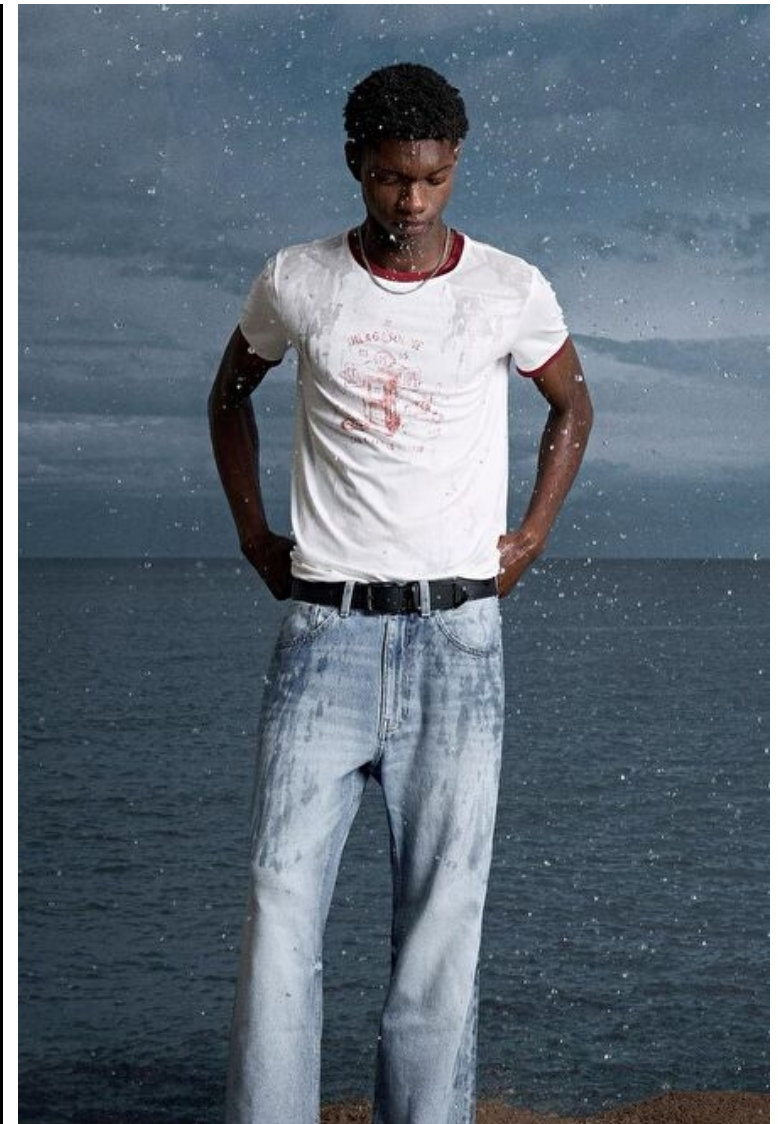

Height 189cm / 6' 2.5"

Chest 80cm / 31.5"

Waist 66cm / 26"

Hips 89cm / 35"

Shoes EU/US/UK 42 / 9.5 / 8

Eyes Brown

Hair Brown

Suit size 48cm / 38"