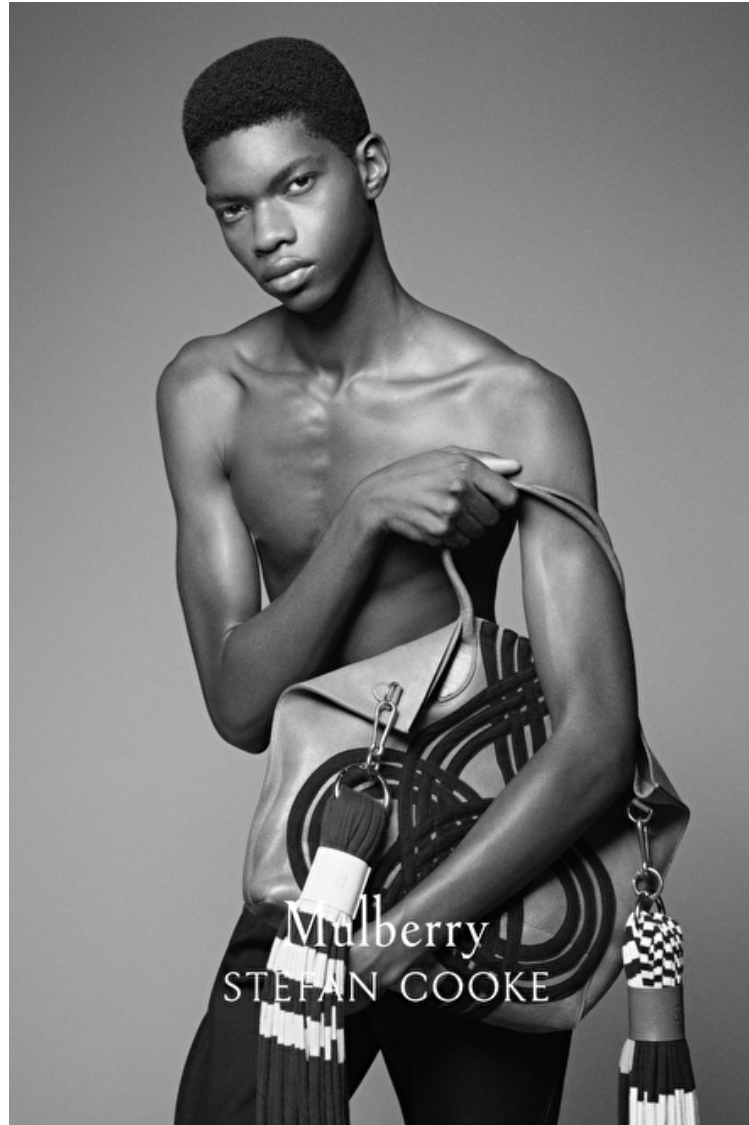

Height 189cm / 6' 2.5"

Chest 80cm / 31.5"

Waist 66cm / 26"

Hips 89cm / 35"

Shoes EU/US/UK 42 / 9.5 / 8

Eyes Brown

Hair Brown

Suit size 48cm / 38"