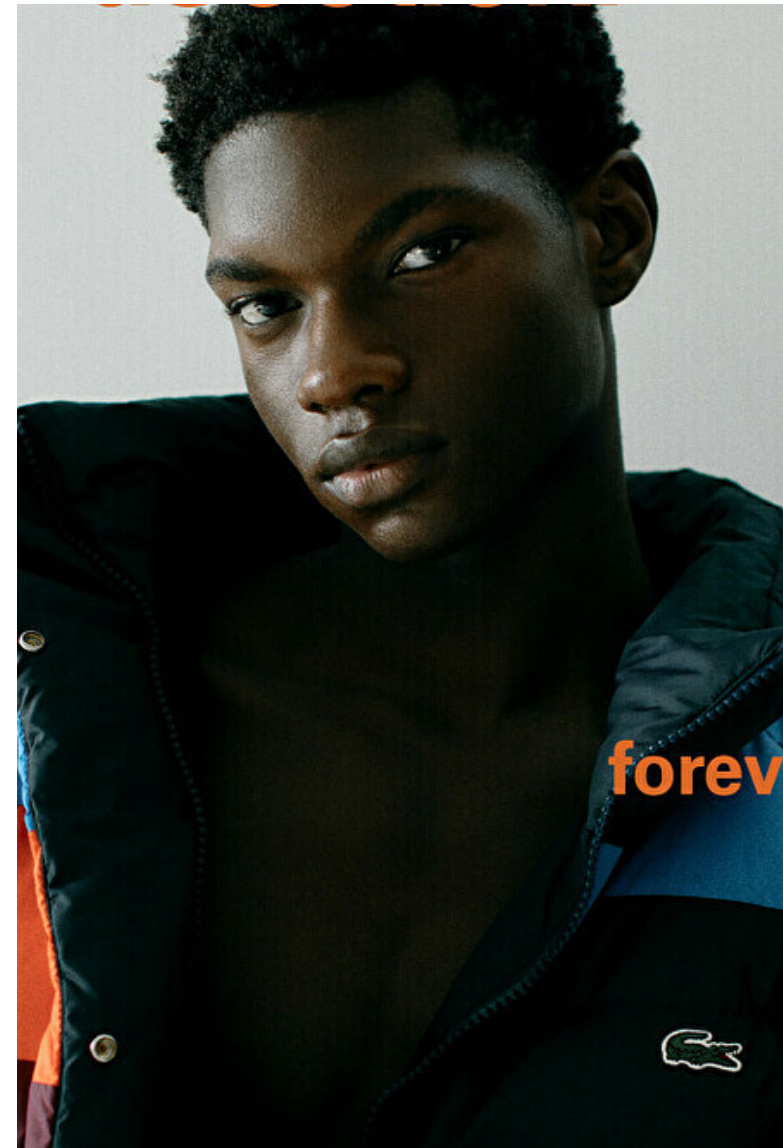

Select

MODEL MANAGEMENT

Grev Turegatan 18, Stockholm, 00000, Sweden, Sweden

Phone: 08-545 866 66 Email: info.stockholm@selectmodel.com Website: <https://www.selectmodel.com/>

Zaquel Mendes

Height 189cm / 6' 2.5"

Chest 80cm / 31.5"

Waist 66cm / 26"

Hips 89cm / 35"

Shoes EU/US/UK 42 / 9.5 / 8

Eyes Brown

Hair Brown

Suit size 48cm / 38"