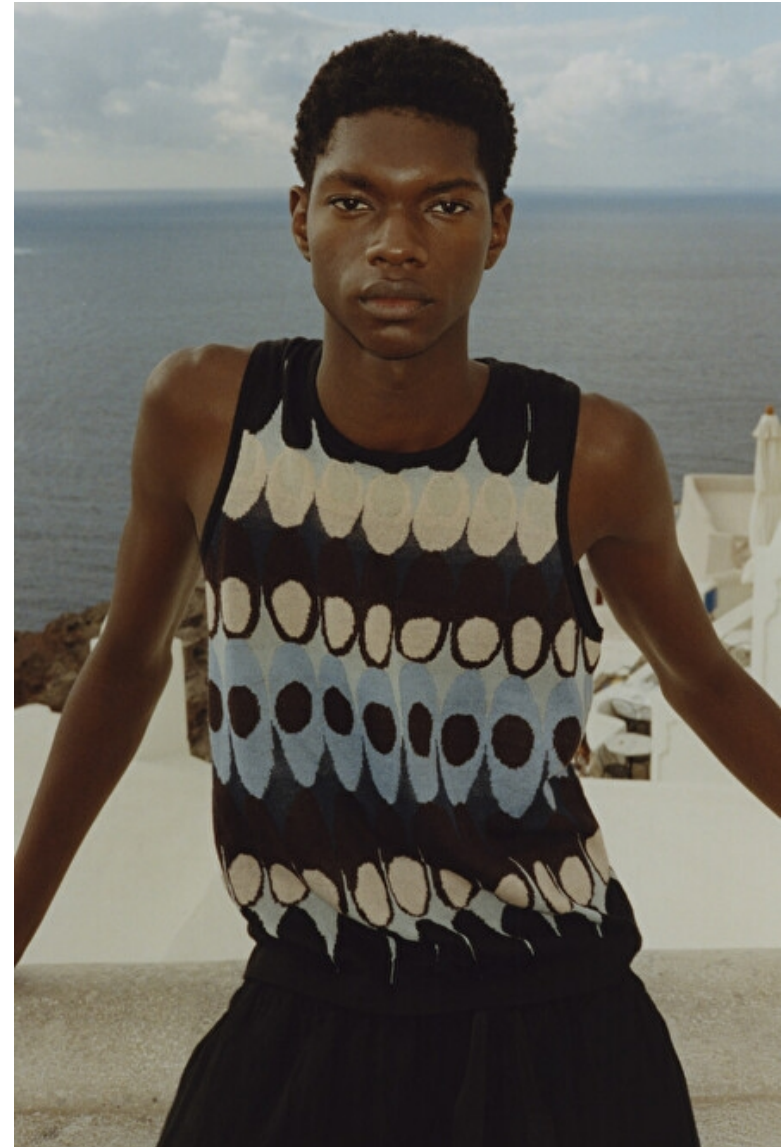

Zaquel Mendes

Height 189cm / 6' 2.5"

Chest 80cm / 31.5"

Waist 66cm / 26"

Hips 89cm / 35"

Shoes EU/US/UK 42 / 9.5 / 8

Eyes Brown

Hair Brown

Suit size 48cm / 38"