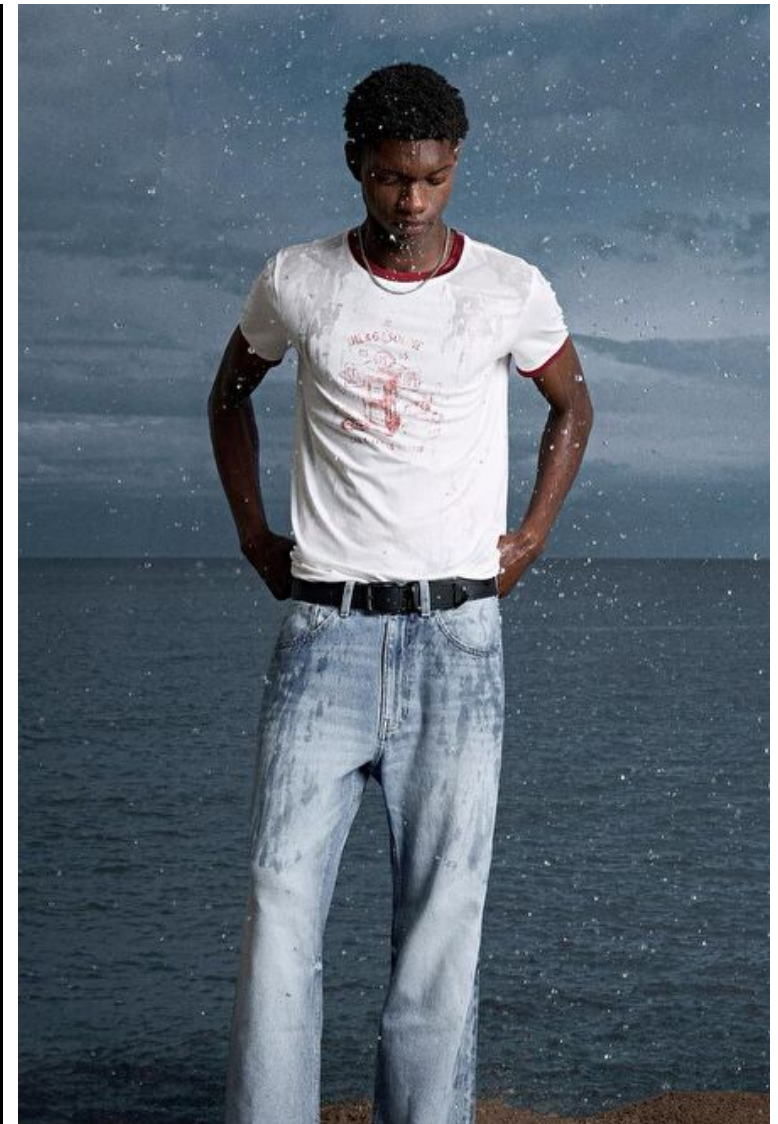

Zaquel Mendes

Height 189cm / 6' 2.5"

Chest 80cm / 31.5"

Waist 66cm / 26"

Hips 89cm / 35"

Shoes EU/US/UK 42 / 9.5 / 8

Eyes Brown

Hair Brown

Suit size 48cm / 38"