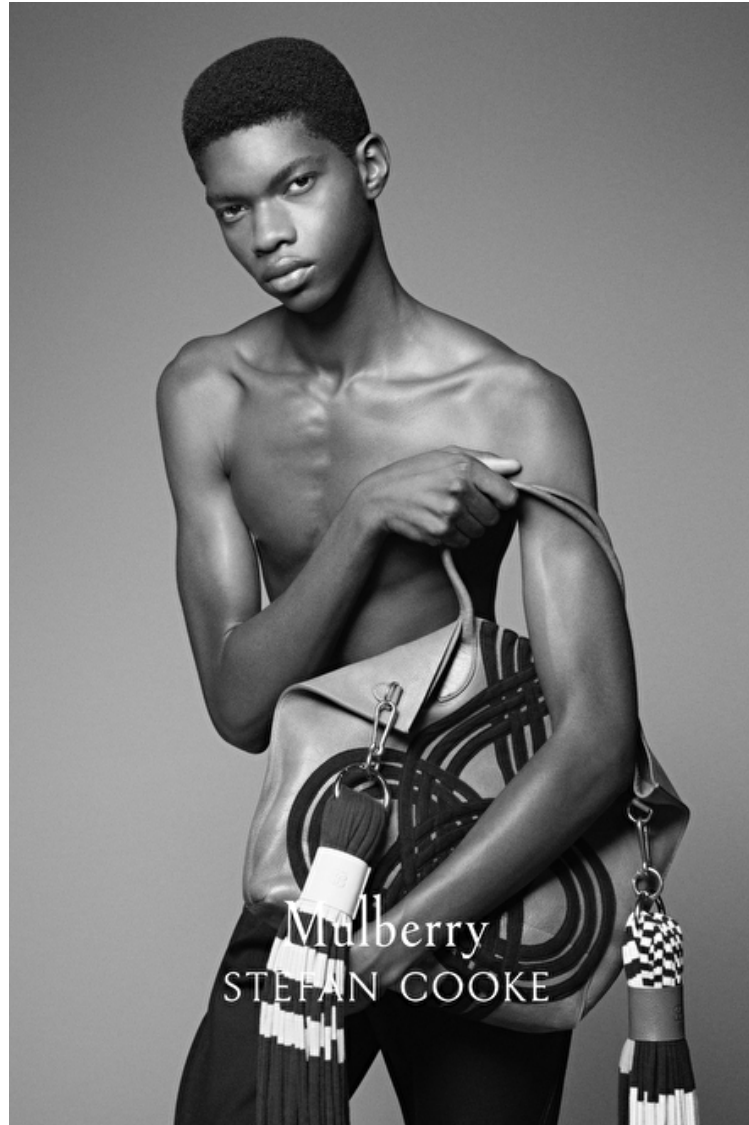

Chest 80cm / 31.5"

Waist 66cm / 26"

Hips 89cm / 35"

Shoes EU/US/UK 42 / 9.5 / 8

Eyes Brown

Hair Brown

Suit size 48cm / 38"

Select