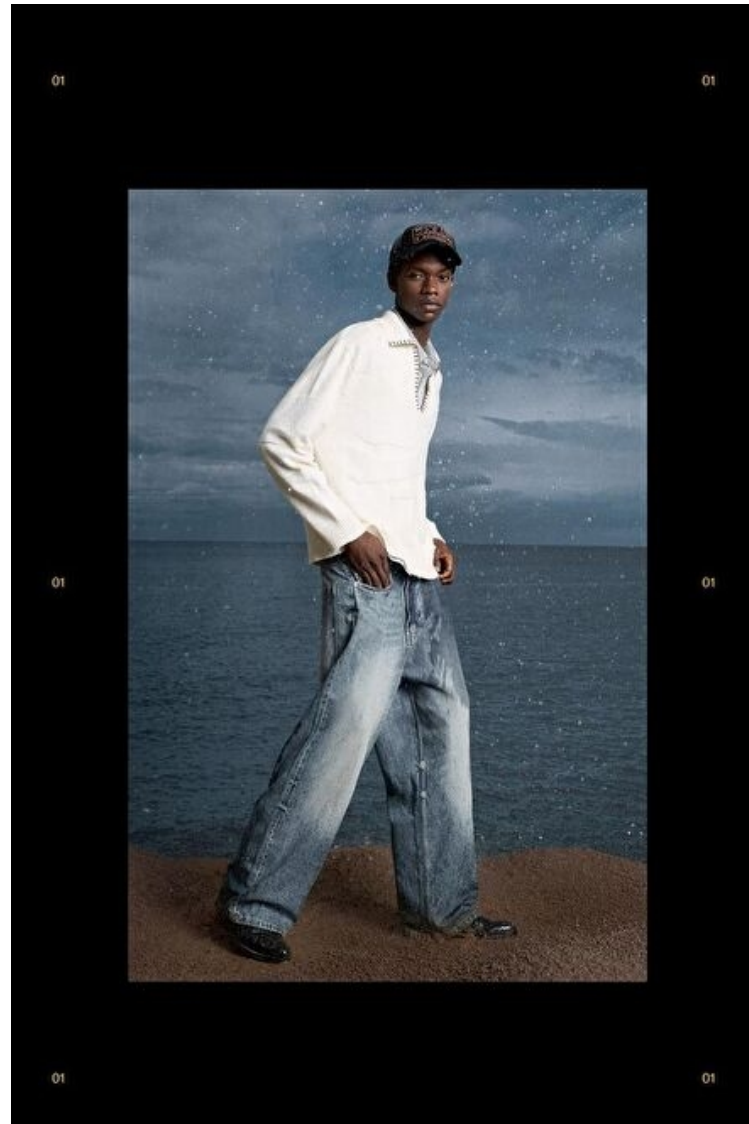

Height 189cm / 6' 2.5"

Chest 80cm / 31.5"

Waist 66cm / 26"

Hips 89cm / 35"

Shoes EU/US/UK 42 / 9.5 / 8

Eyes Brown

Hair Brown

Suit size 48cm / 38"