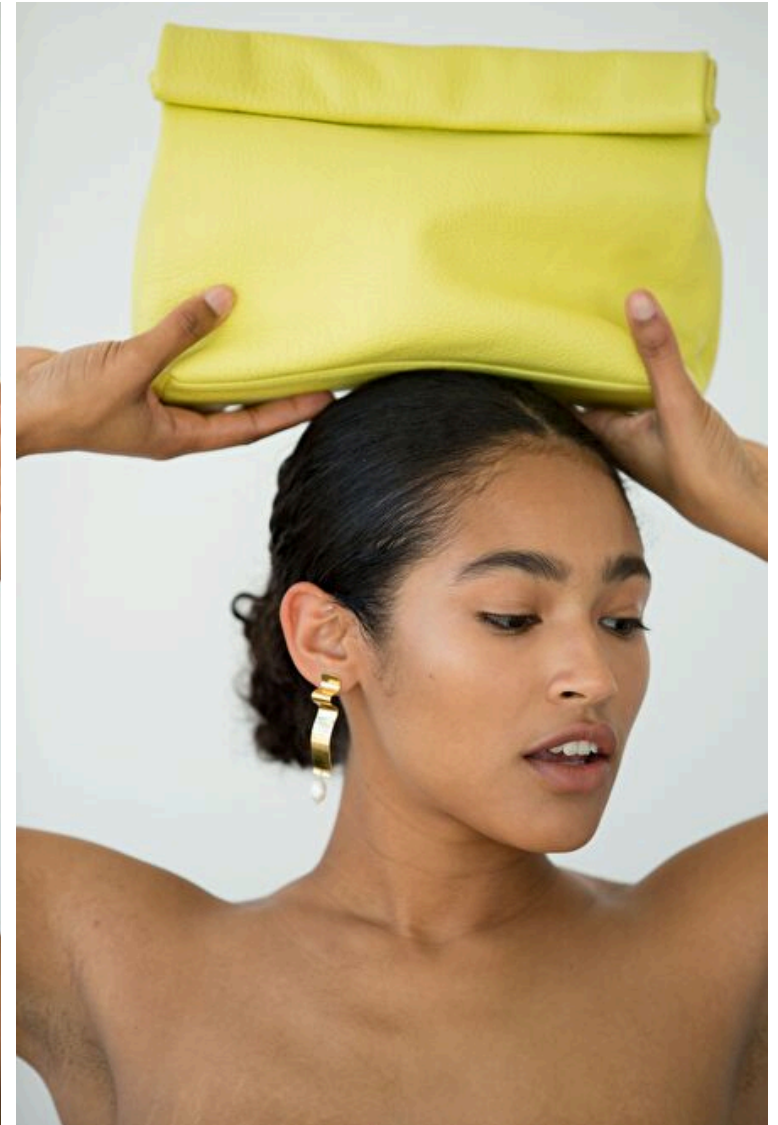

Zoe

Height 170cm / 5' 7.0"

Bust 86cm / 34"

Waist 61cm / 24"

Shoes EU/US/UK 39 / 8 / 6

Eyes Brown

Hair Brown

Zoe

Height 170cm / 5' 7.0"

Bust 86cm / 34"

Waist 61cm / 24"

Shoes EU/US/UK 39 / 8 / 6

Eyes Brown

Hair Brown

Select

MODEL MANAGEMENT

Grev Turegatan 18, Stockholm, 00000, Sweden, Sweden

Phone: 08-545 866 66 Email: info.stockholm@selectmodel.com Website: <https://www.selectmodel.com/>

Zoe

Height 170cm / 5' 7.0"

Bust 86cm / 34"

Waist 61cm / 24"

Zoe

Height 170cm / 5' 7.0"

Bust 86cm / 34"

Waist 61cm / 24"

Shoes EU/US/UK 39 / 8 / 6

Eyes Brown

Hair Brown

Select