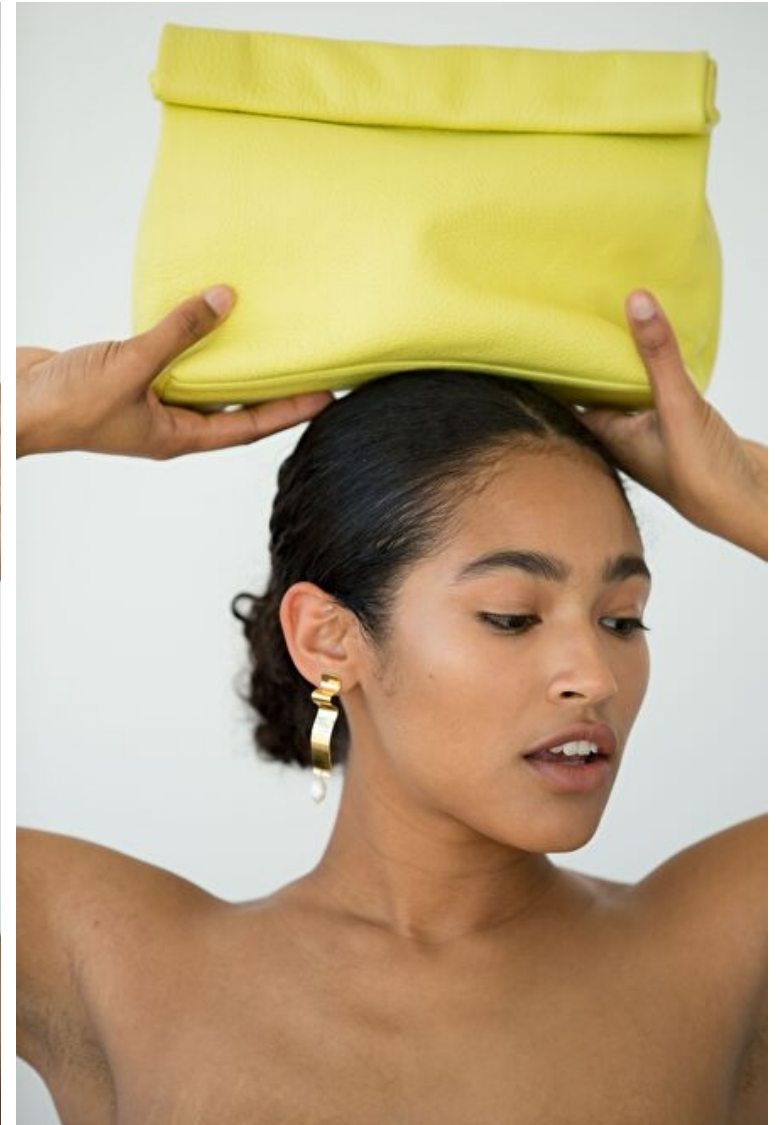

Zoe

Height 170cm / 5' 7.0"

Bust 86cm / 34"

Waist 61cm / 24"

Shoes EU/US/UK 39 / 8 / 6

Eyes Brown

Hair Brown