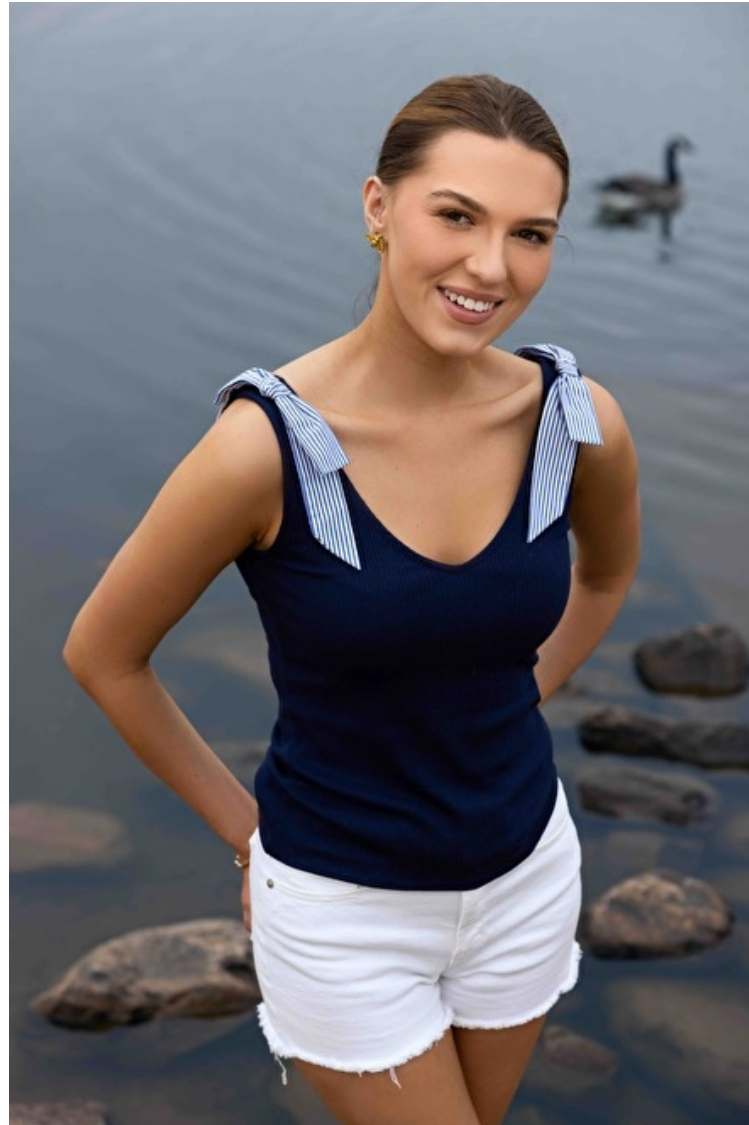

Select

MODEL MANAGEMENT

500 Bishop St NW SUITE A-2, Atlanta, 30318, Georgia, United States
Email: info.atlanta@selectmodel.com Website: <https://selectmodel.com/>

Brooke Mosley

Height 173cm / 5' 8.0"

Size EU/US 32 / 2

Bust 86cm / 34"

Waist 64cm / 25"

Hips 93cm / 36.5"

Shoes EU/US/UK 38 / 7.5 / 5

Eyes Hazel

Hair Brown