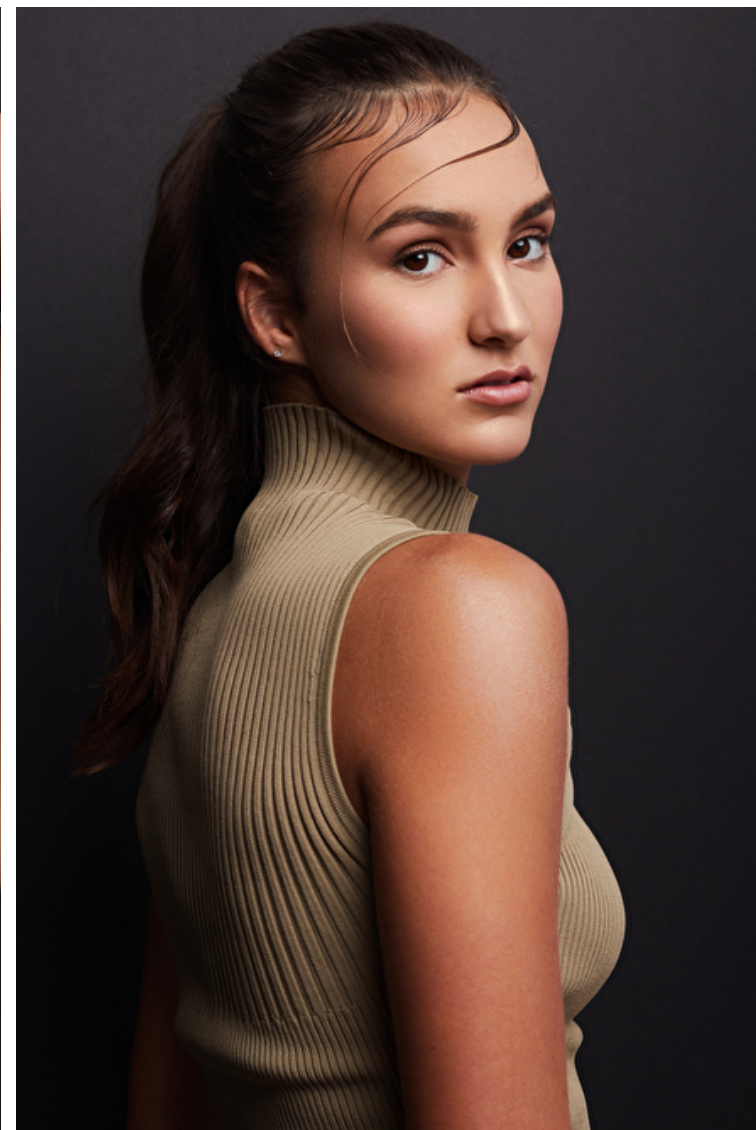

Coco Nichols

Height 178cm / 5' 10.0"

Bust 84cm / 33"

Waist 71cm / 28"

Hips 91cm / 36"

Shoes EU/US/UK 40 / 9 / 7

Eyes Brown

Hair Brown