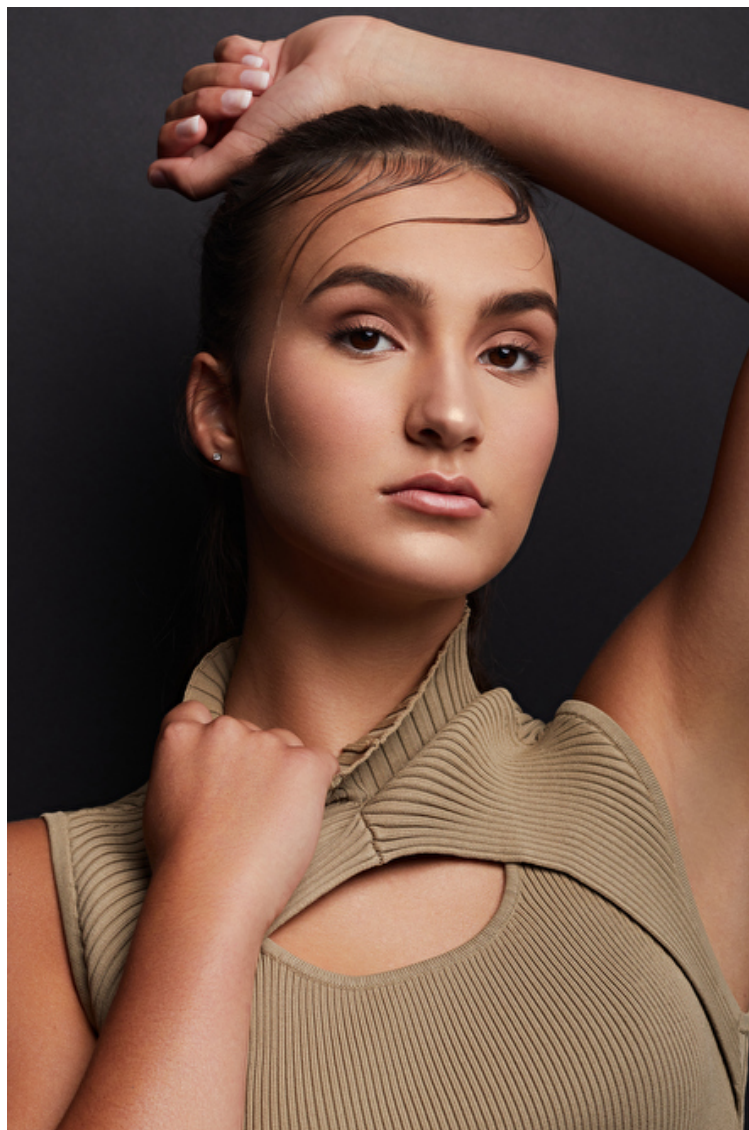

Coco Nichols

Height 178cm / 5' 10.0"

Bust 84cm / 33"

Waist 71cm / 28"

Hips 91cm / 36"

Shoes EU/US/UK 40 / 9 / 7

Eyes Brown

Hair Brown