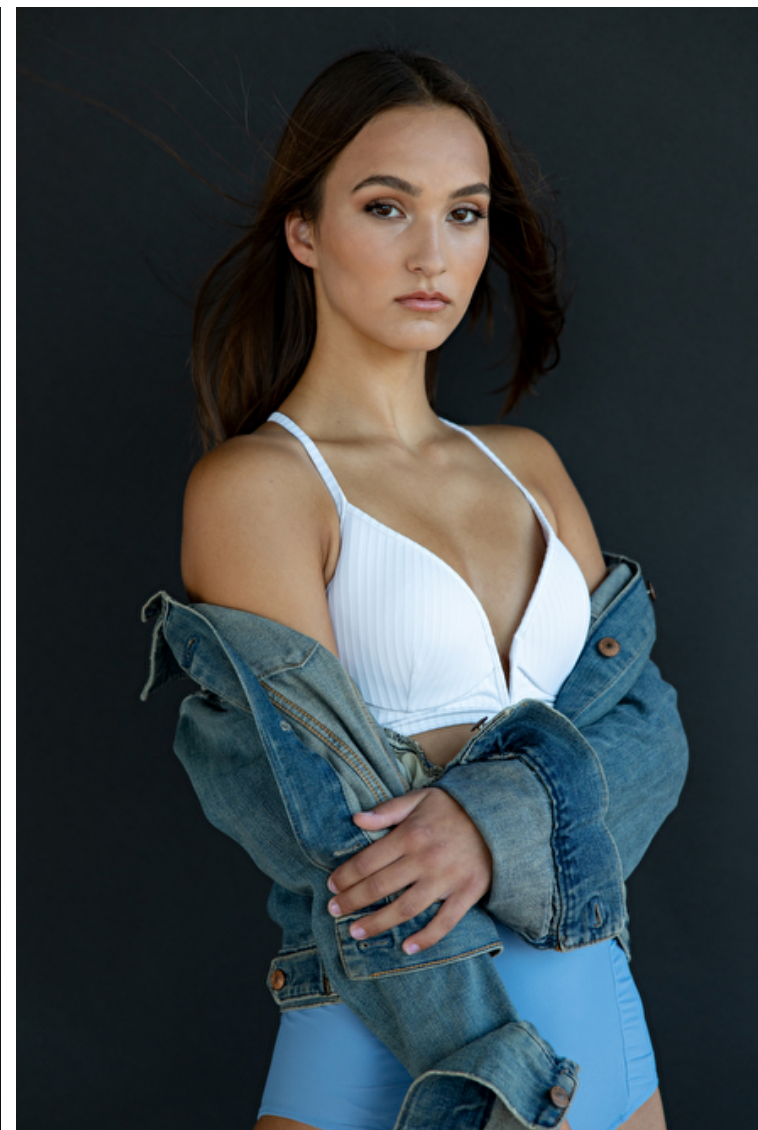

Select

MODEL MANAGEMENT

500 Bishop St NW SUITE A-2, Atlanta, 30318, Georgia, United States
Email: info.atlanta@selectmodel.com Website: <https://selectmodel.com/>

Coco Nichols

Height 178cm / 5' 10.0"

Bust 84cm / 33"

Waist 71cm / 28"

Hips 91cm / 36"

Shoes EU/US/UK 40 / 9 / 7

Eyes Brown

Hair Brown