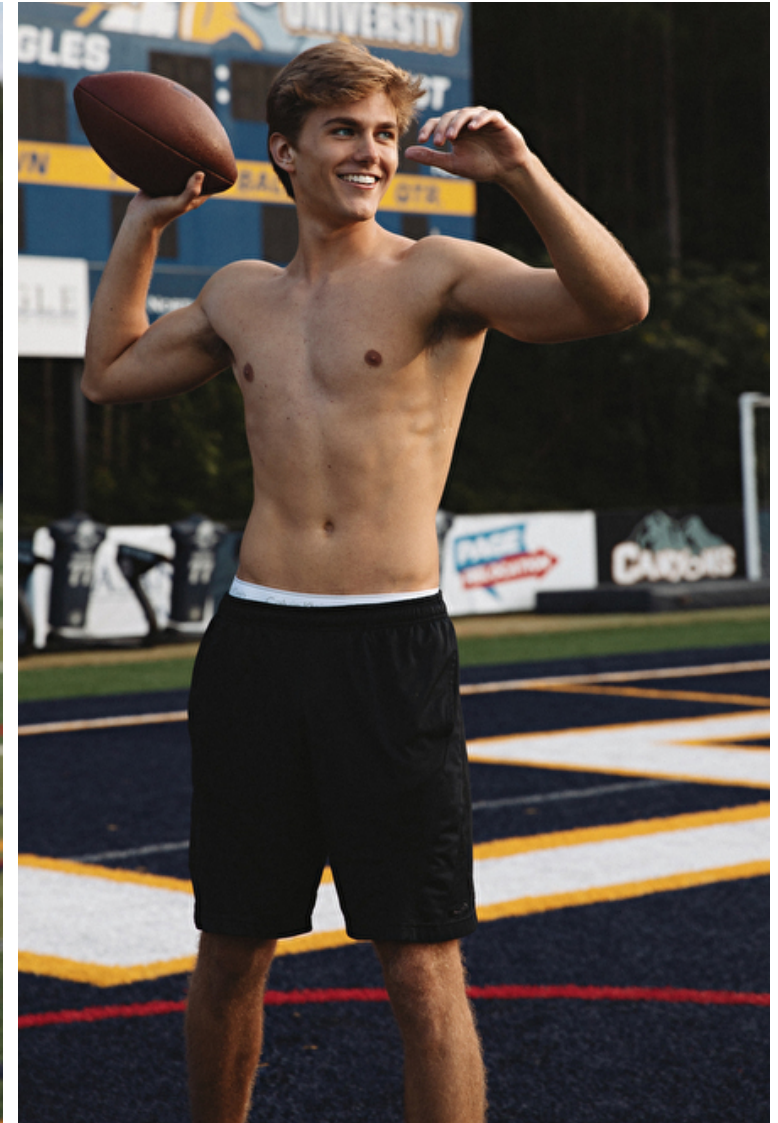

Shoes EU/US/UK 45 / 12 / 10.5

Eyes Blue

Hair Dark blond

Inseam 81cm / 32"

Neck 38cm / 15"

Sleeve 86cm / 34"

Suit size 48cm / 38"

Suit cut Regular