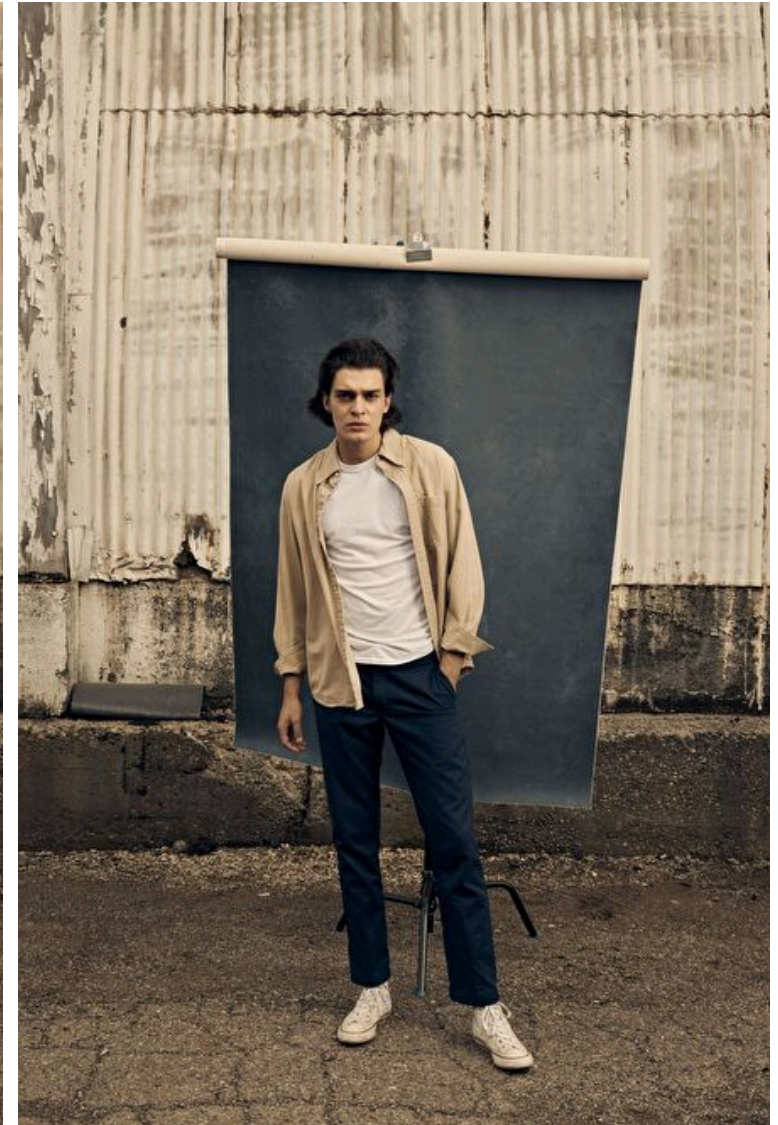

Select

MODEL MANAGEMENT

500 Bishop St NW SUITE A-2, Atlanta, 30318, Georgia, United States

Phone: (404) 872-7444 Fax: (404) 874-1526 Email: info.atlanta@selectmodel.com Website: <https://selectmodel.com/>

Joseph Cannon

Height 192cm / 6' 3.5"

Waist 86cm / 34"

Shoes EU/US/UK 44 / 11 / 9.5

Eyes Brown

Hair Brown

Inseam 86cm / 34"

Neck 41cm / 16"

Suit size 49cm / 39"