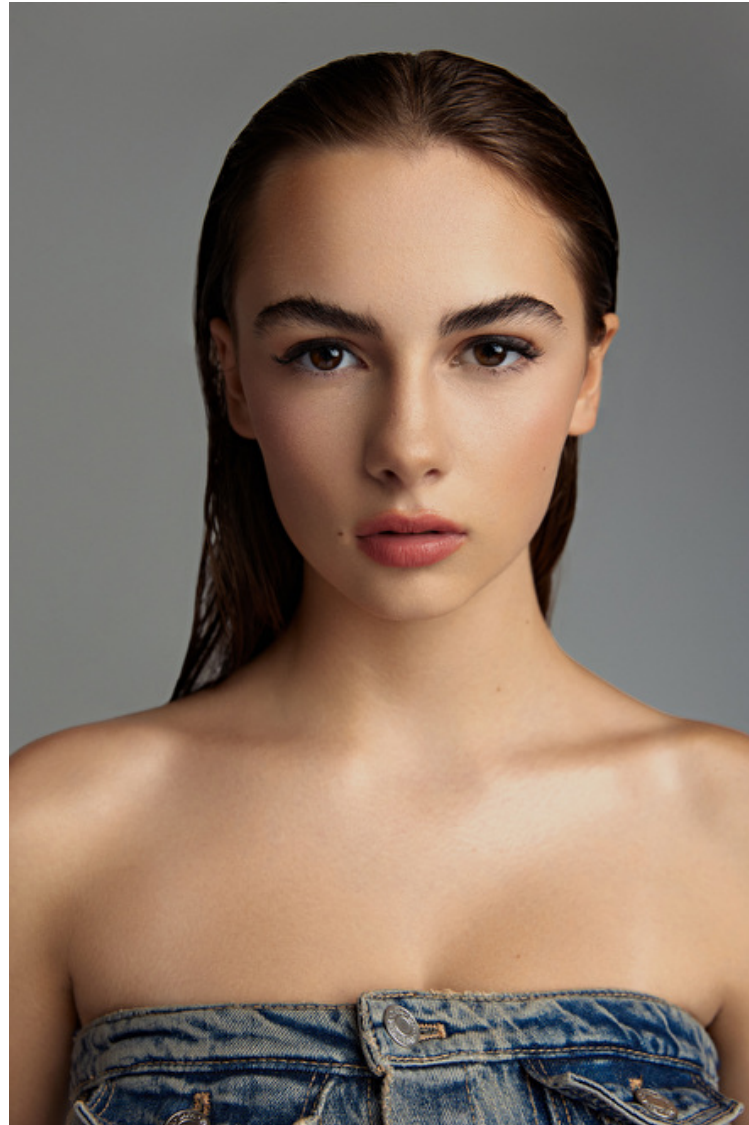

Select

MODEL MANAGEMENT

500 Bishop St NW SUITE A-2, Atlanta, 30318, Georgia, United States
Phone: (404) 872-7444 **Fax:** (404) 874-1526 **Email:** info.atlanta@selectmodel.com **Website:** <https://selectmodel.com/>

Klara Pettersen

Height 173cm / 5' 8.0"

Size EU/US 34 / 4

Bust 86cm / 34"

Waist 67cm / 26.5"

Hips 94cm / 37"

Shoes EU/US/UK 39.5 / 8.5 / 6

Eyes Brown

Hair Brown