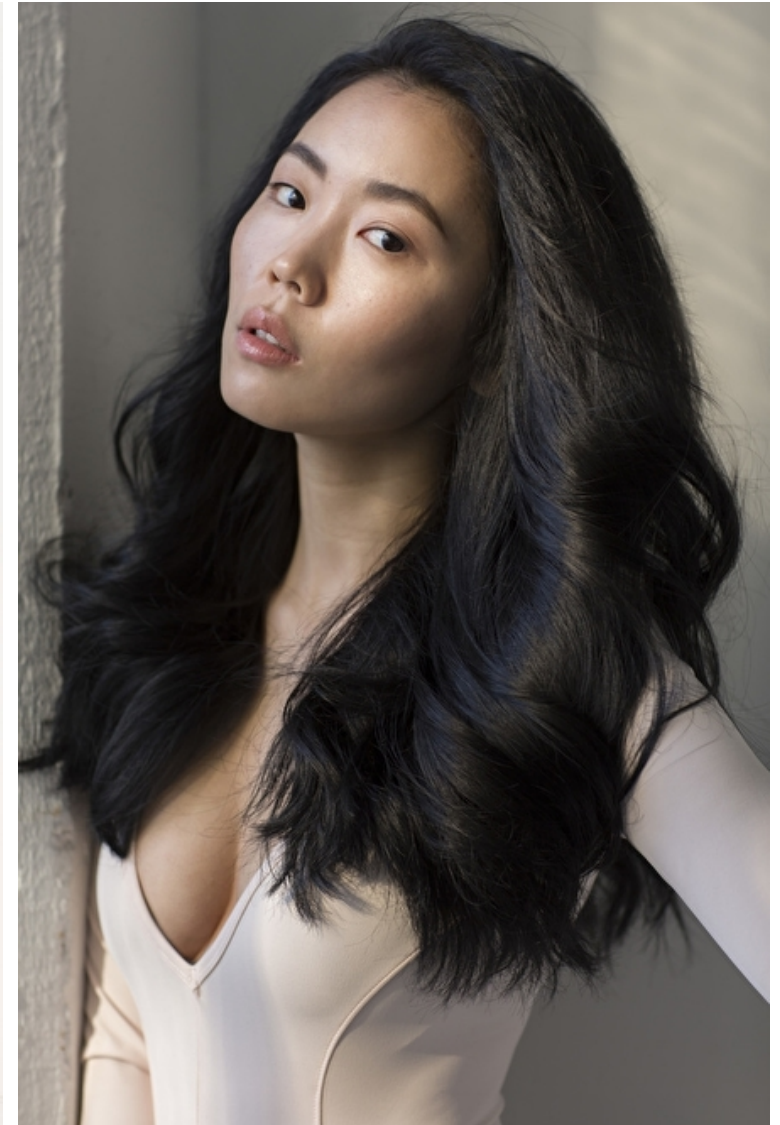

Select

MODEL MANAGEMENT

500 Bishop St NW SUITE A-2, Atlanta, 30318, Georgia, United States
Phone: (404) 872-7444 **Fax:** (404) 874-1526 **Email:** info.atlanta@selectmodel.com **Website:** <https://selectmodel.com/>

Lynda Clinton

Height 168cm / 5' 6.0"

Size EU/US 32 / 2

Bust 79cm / 31"

Waist 58cm / 23"

Hips 86cm / 34"

Shoes EU/US/UK 37.5 / 7 / 4

Eyes Brown

Hair Black