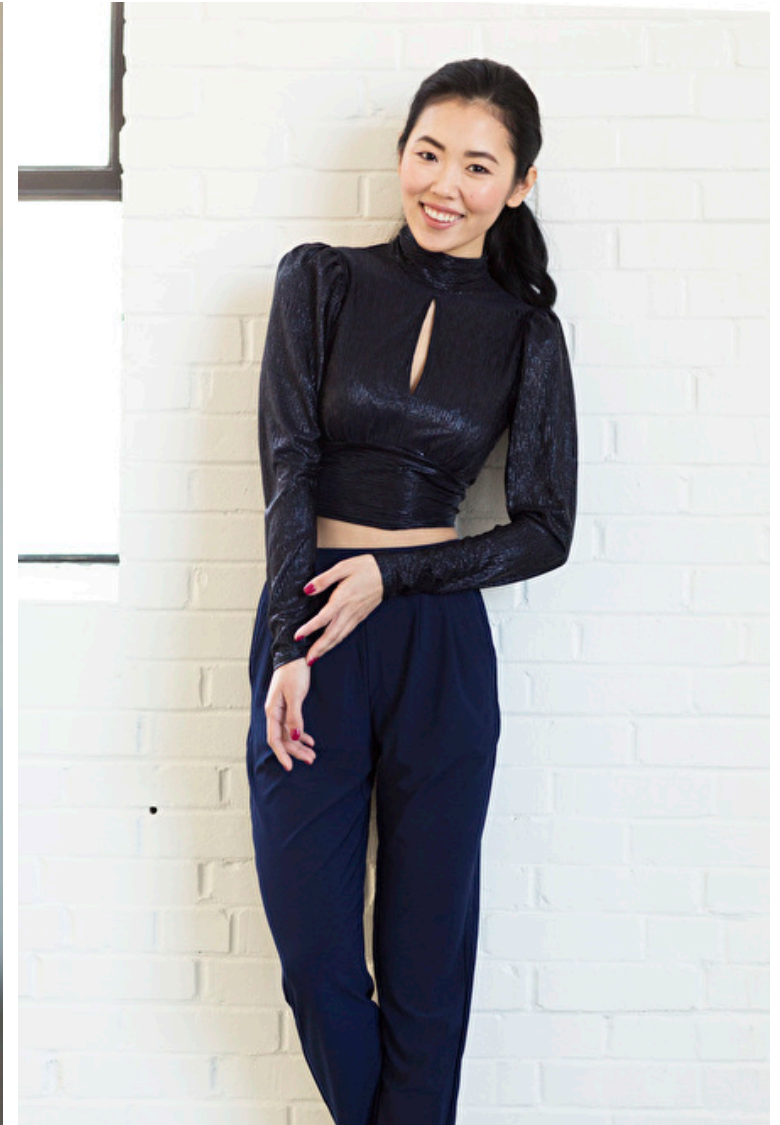

Select

MODEL MANAGEMENT

500 Bishop St NW SUITE A-2, Atlanta, 30318, Georgia, United States
Phone: (404) 872-7444 **Fax:** (404) 874-1526 **Email:** info.atlanta@selectmodel.com **Website:** <https://selectmodel.com/>

Lynda Clinton

Height 168cm / 5' 6.0"

Size EU/US 32 / 2

Bust 79cm / 31"

Waist 58cm / 23"

Hips 86cm / 34"

Shoes EU/US/UK 37.5 / 7 / 4

Eyes Brown

Hair Black