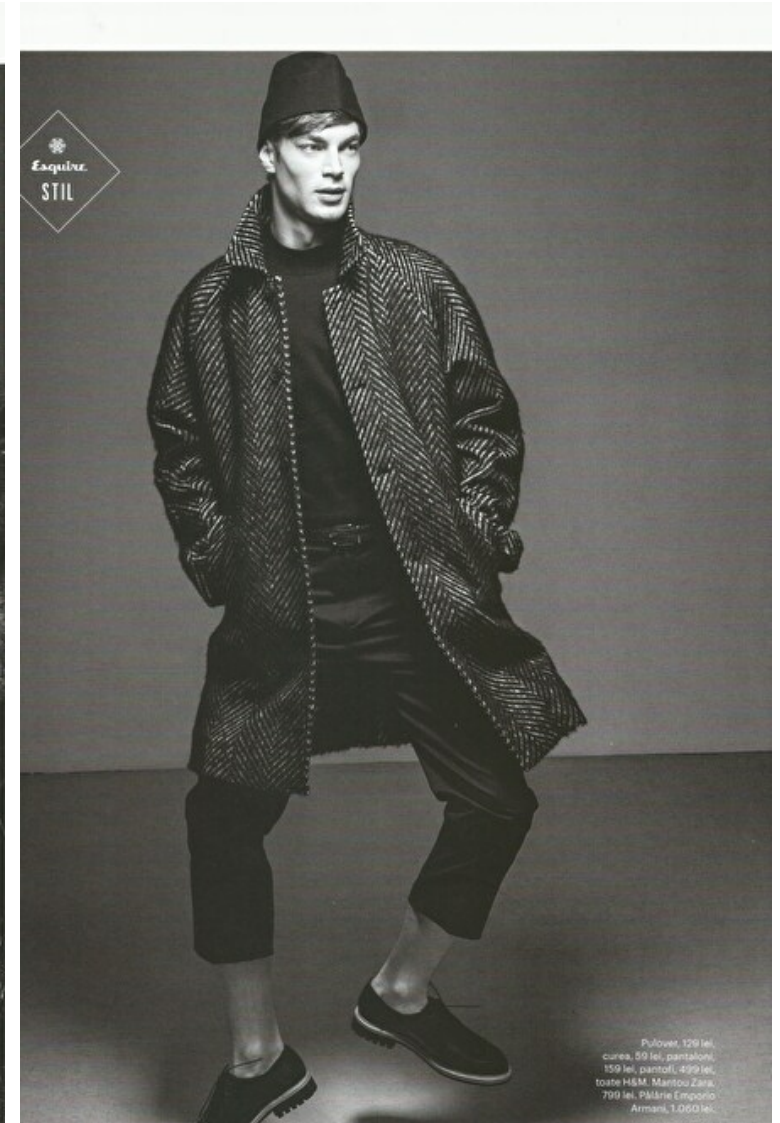

Marian Dragan

Height 189cm / 6' 2.5"

Chest 98cm / 38.5"

Waist 80cm / 31.5"

Hips 95cm / 37.5"

Eyes Blue

Hair Brown

Select