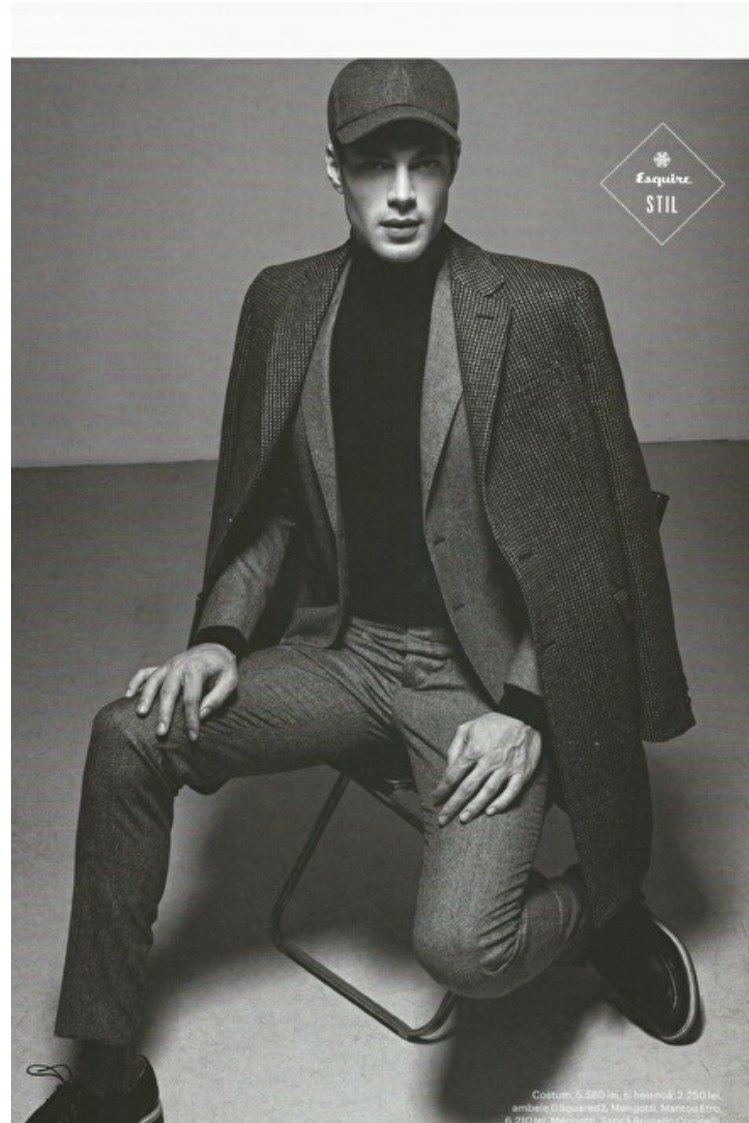

Height 189cm / 6' 2.5"

Chest 98cm / 38.5"

Waist 80cm / 31.5"

Hips 95cm / 37.5"

Eyes Blue

Hair Brown

Select

MODEL MANAGEMENT