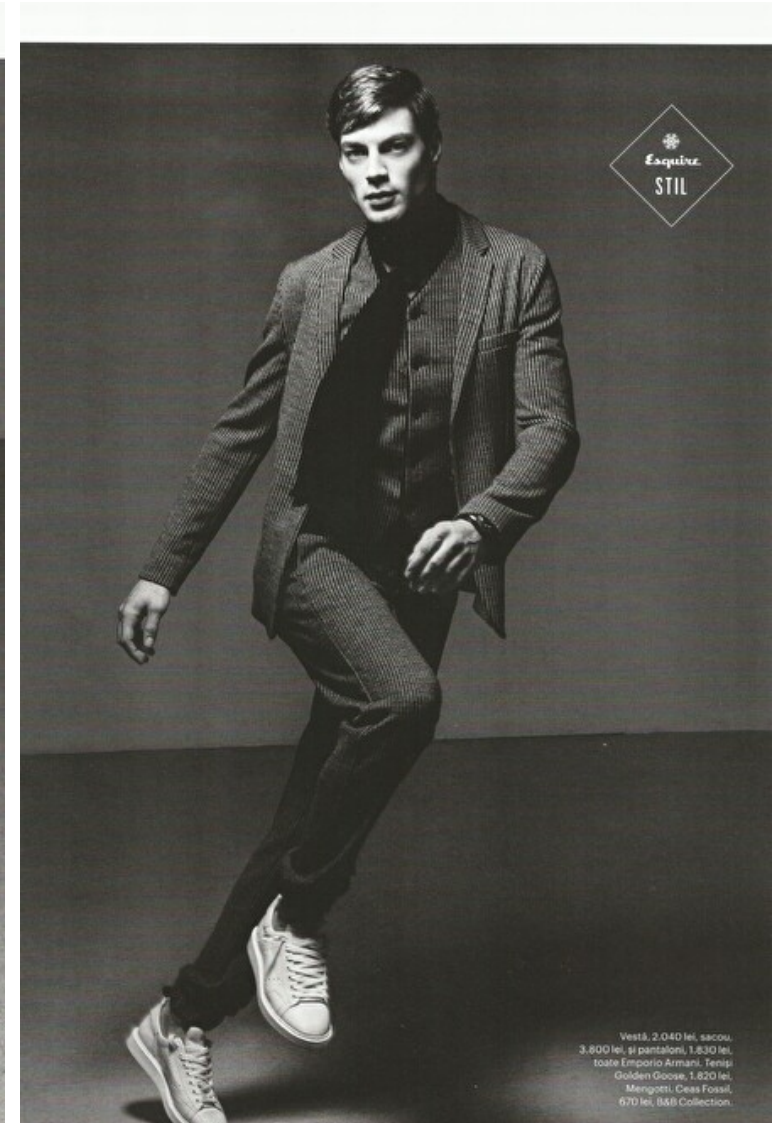

Height 189cm / 6' 2.5"

Chest 98cm / 38.5"

Waist 80cm / 31.5"

Hips 95cm / 37.5"

Eyes Blue

Hair Brown

Select

MODEL MANAGEMENT