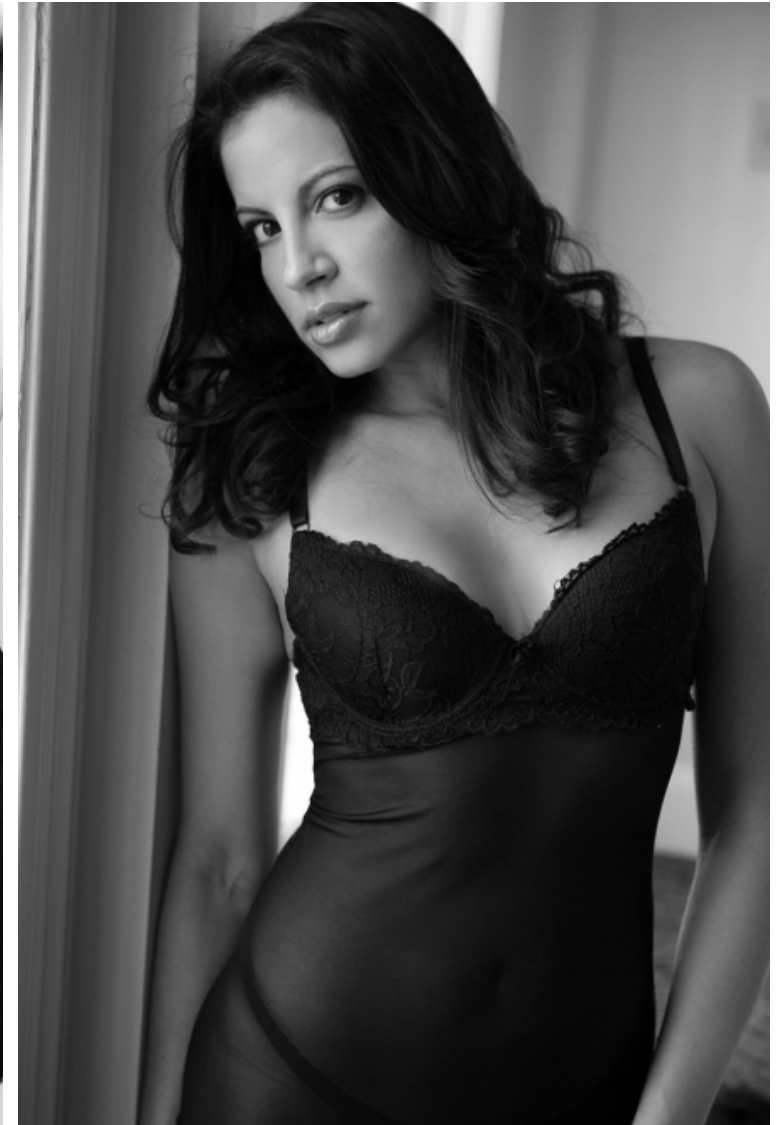

Select

MODEL MANAGEMENT

500 Bishop St NW SUITE A-2, Atlanta, 30318, Georgia, United States
Phone: (404) 872-7444 **Fax:** (404) 874-1526 **Email:** info.atlanta@selectmodel.com **Website:** <https://selectmodel.com/>

Michelle Maxwell

Height 175cm / 5' 9.0"

Size EU/US 36 / 6

Waist 69cm / 27"

Hips 94cm / 37"

Shoes EU/US/UK 38 / 7.5 / 5

Eyes Brown

Hair Brown

Bust 86cm / 34"

Cup C