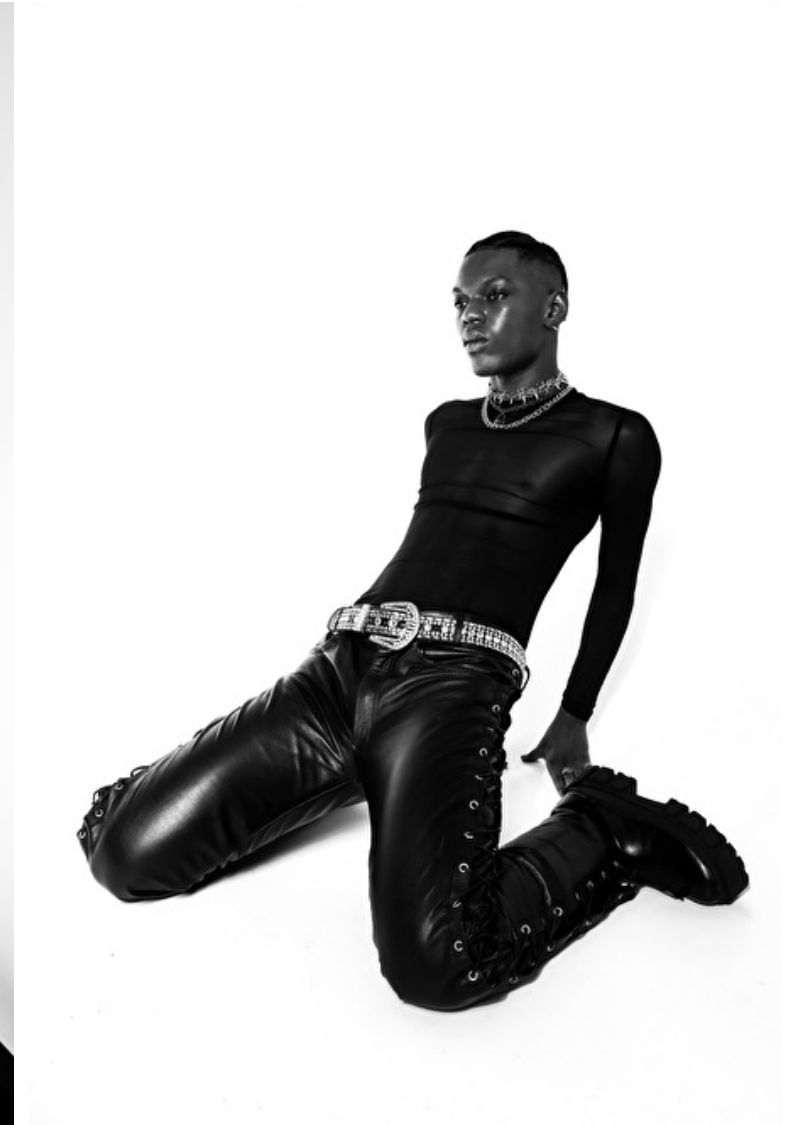

Select

MODEL MANAGEMENT

500 Bishop St NW SUITE A-2, Atlanta, 30318, Georgia, United States
Phone: (404) 872-7444 **Fax:** (404) 874-1526 **Email:** info.atlanta@selectmodel.com **Website:** <https://selectmodel.com/>

Otis Usherwood

Height 187cm / 6' 1.5"

Waist 76cm / 30"

Eyes Brown

Hair Black

Inseam 81cm / 32"

Neck 38cm / 15"

Sleeve 84cm / 33"

Suit size 46cm / 36"